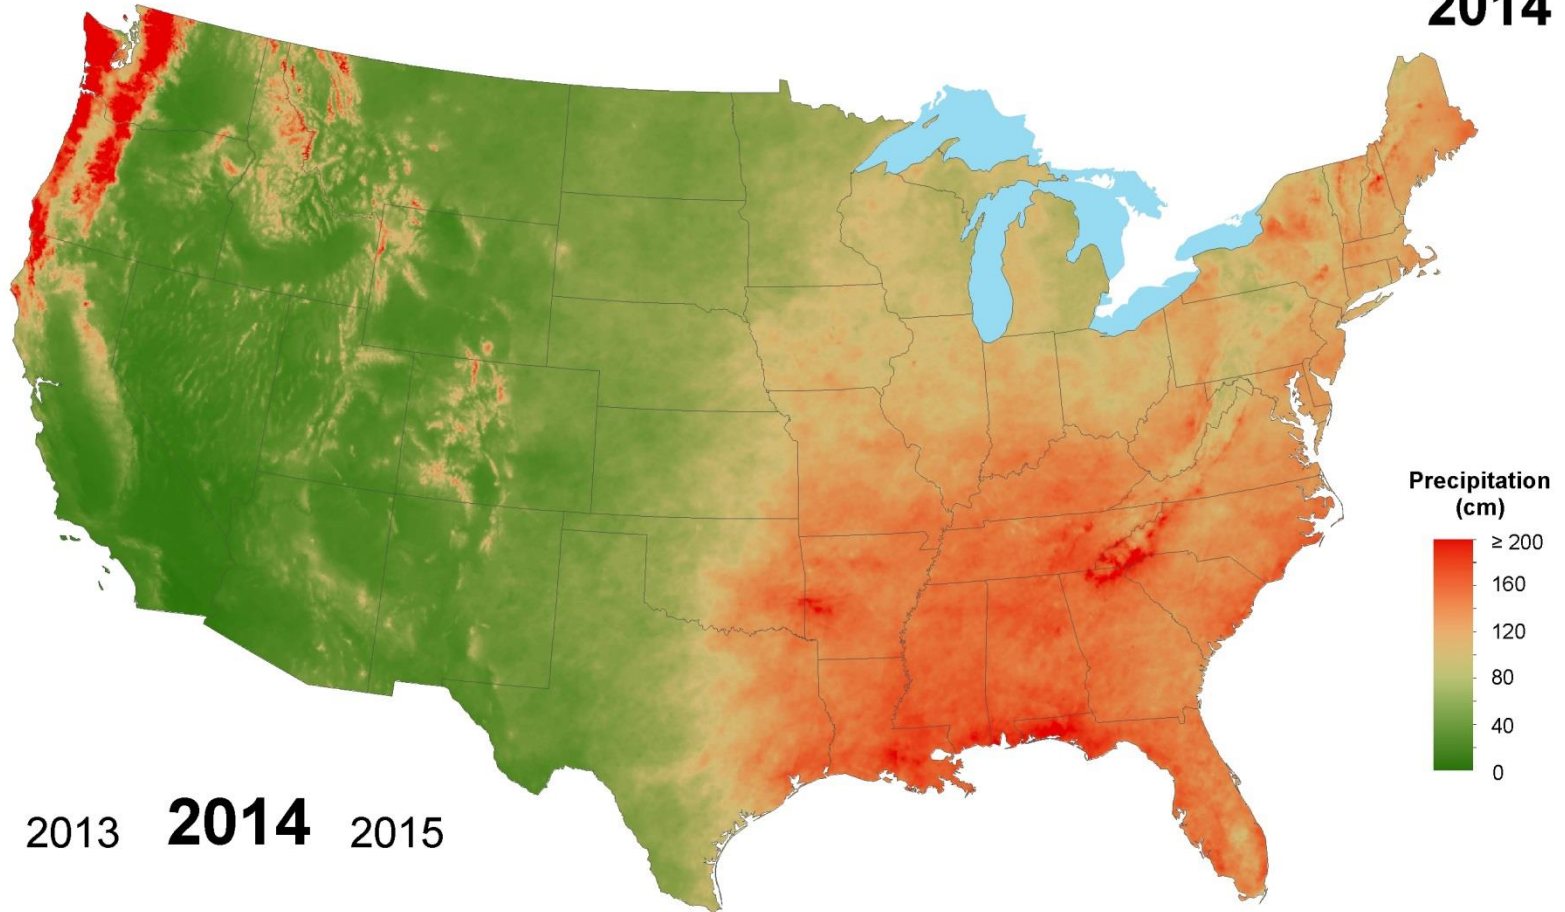

Total Precipitation 2014

National Atmospheric Deposition Program/National Trends Network
<http://nadp.isws.illinois.edu>