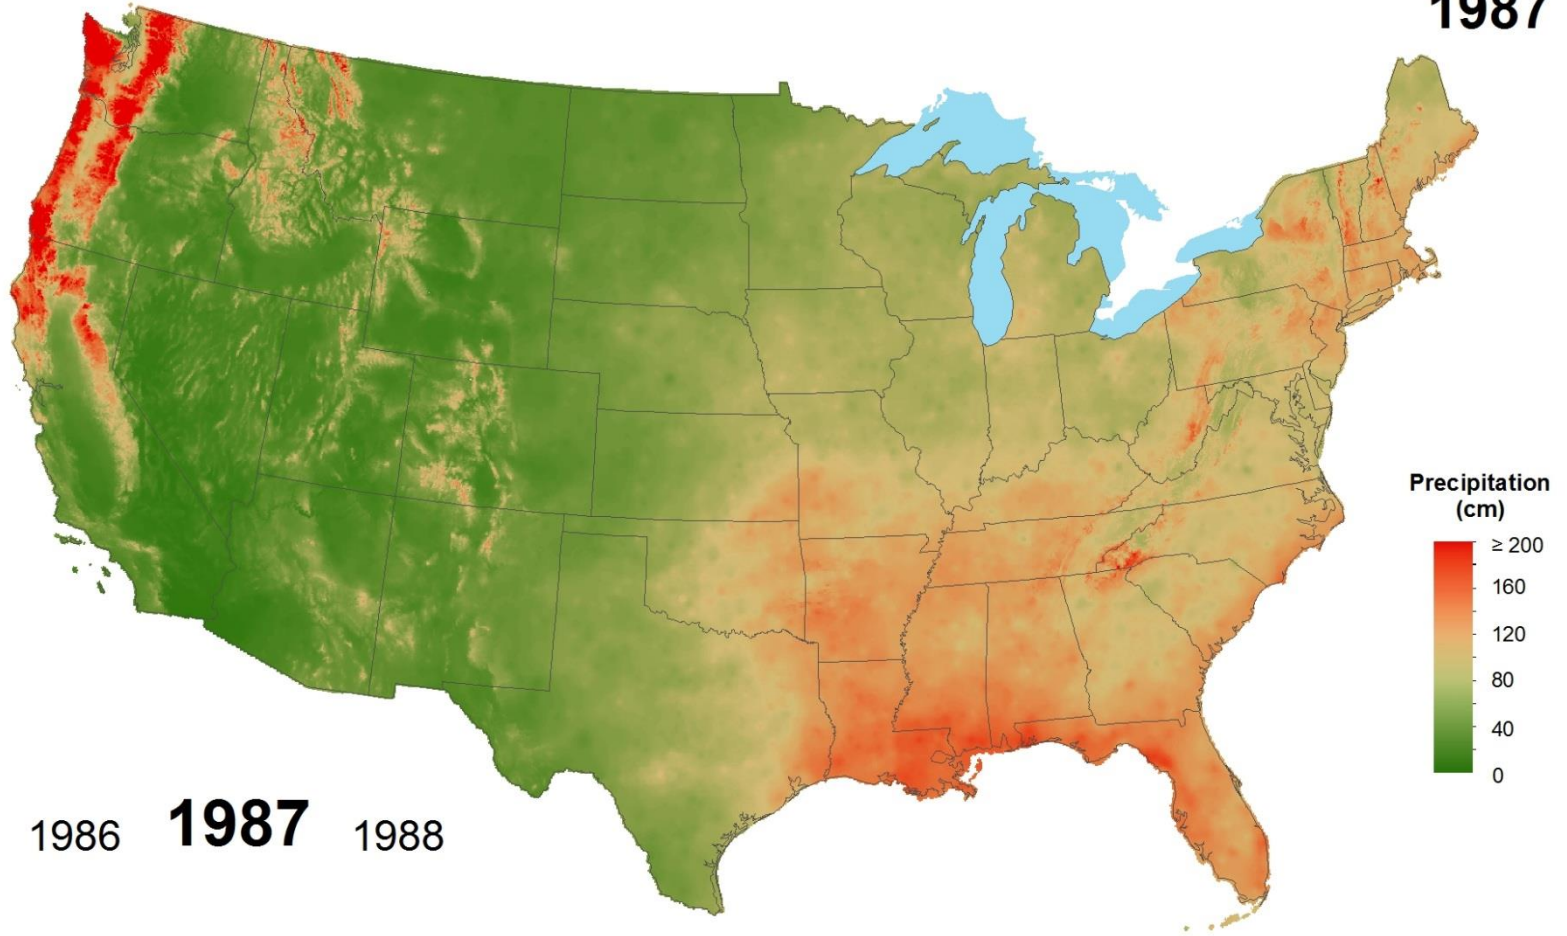

Total Precipitation 1986

National Atmospheric Deposition Program/National Trends Network
<http://nadp.isws.illinois.edu>

Total Precipitation 1987

1986 **1987** 1988

National Atmospheric Deposition Program/National Trends Network
<http://nadp.isws.illinois.edu>

Total Precipitation 1988

1987 **1988** 1989

National Atmospheric Deposition Program/National Trends Network
<http://nadp.isws.illinois.edu>

Total Precipitation 1989

1988 **1989** 1990

National Atmospheric Deposition Program/National Trends Network
<http://nadp.isws.illinois.edu>