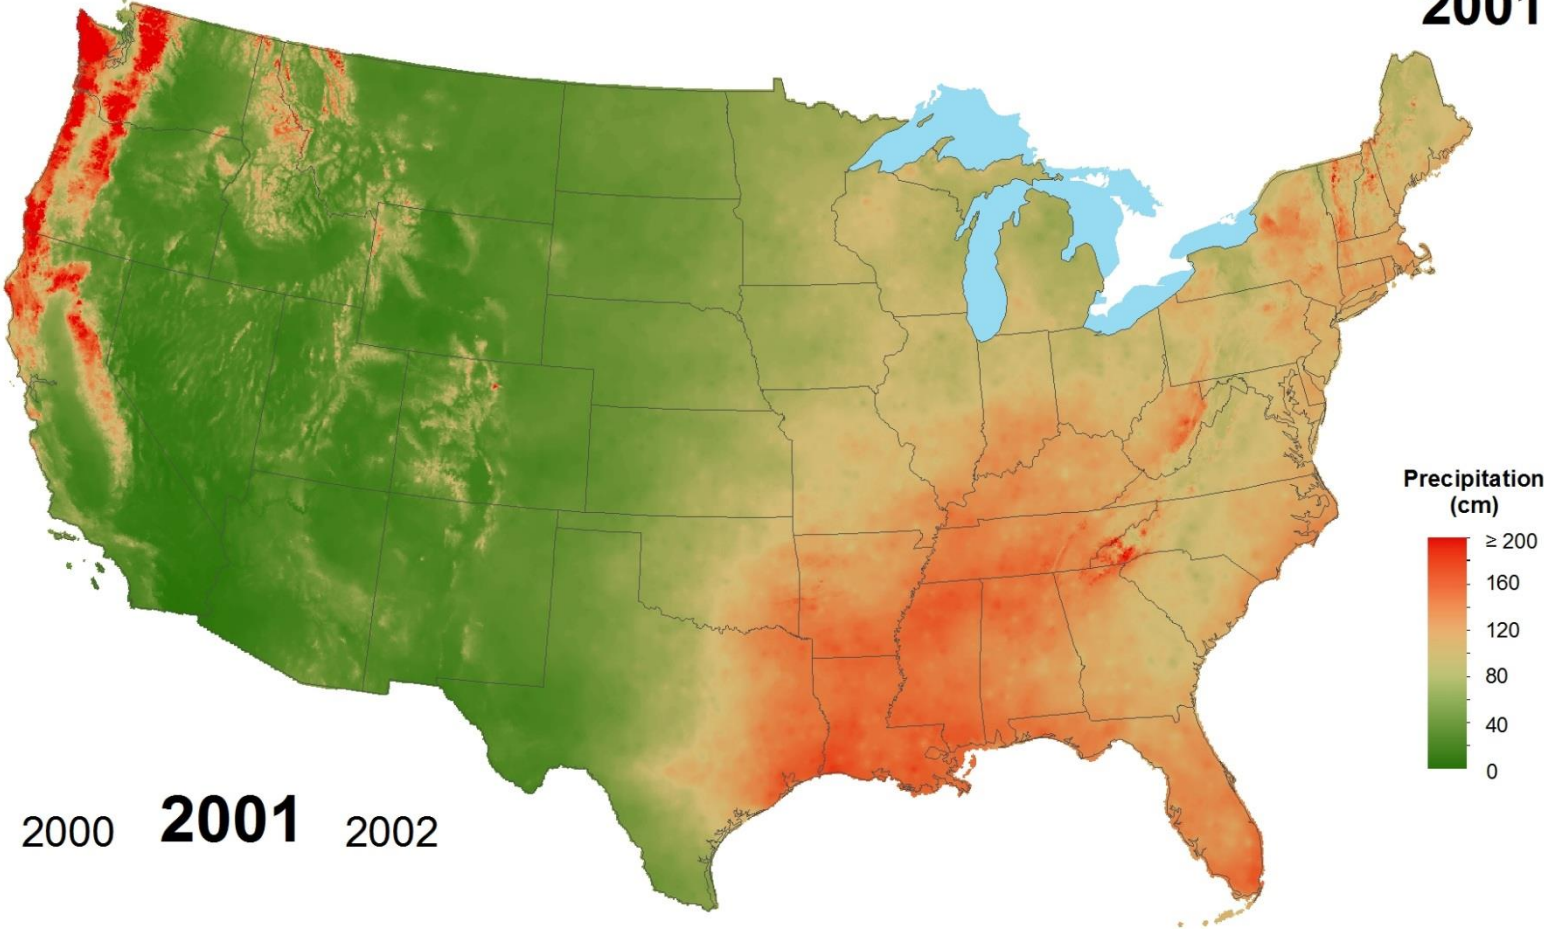

Total Precipitation 2001

2000 **2001** 2002

National Atmospheric Deposition Program/National Trends Network
<http://nadp.isws.illinois.edu>