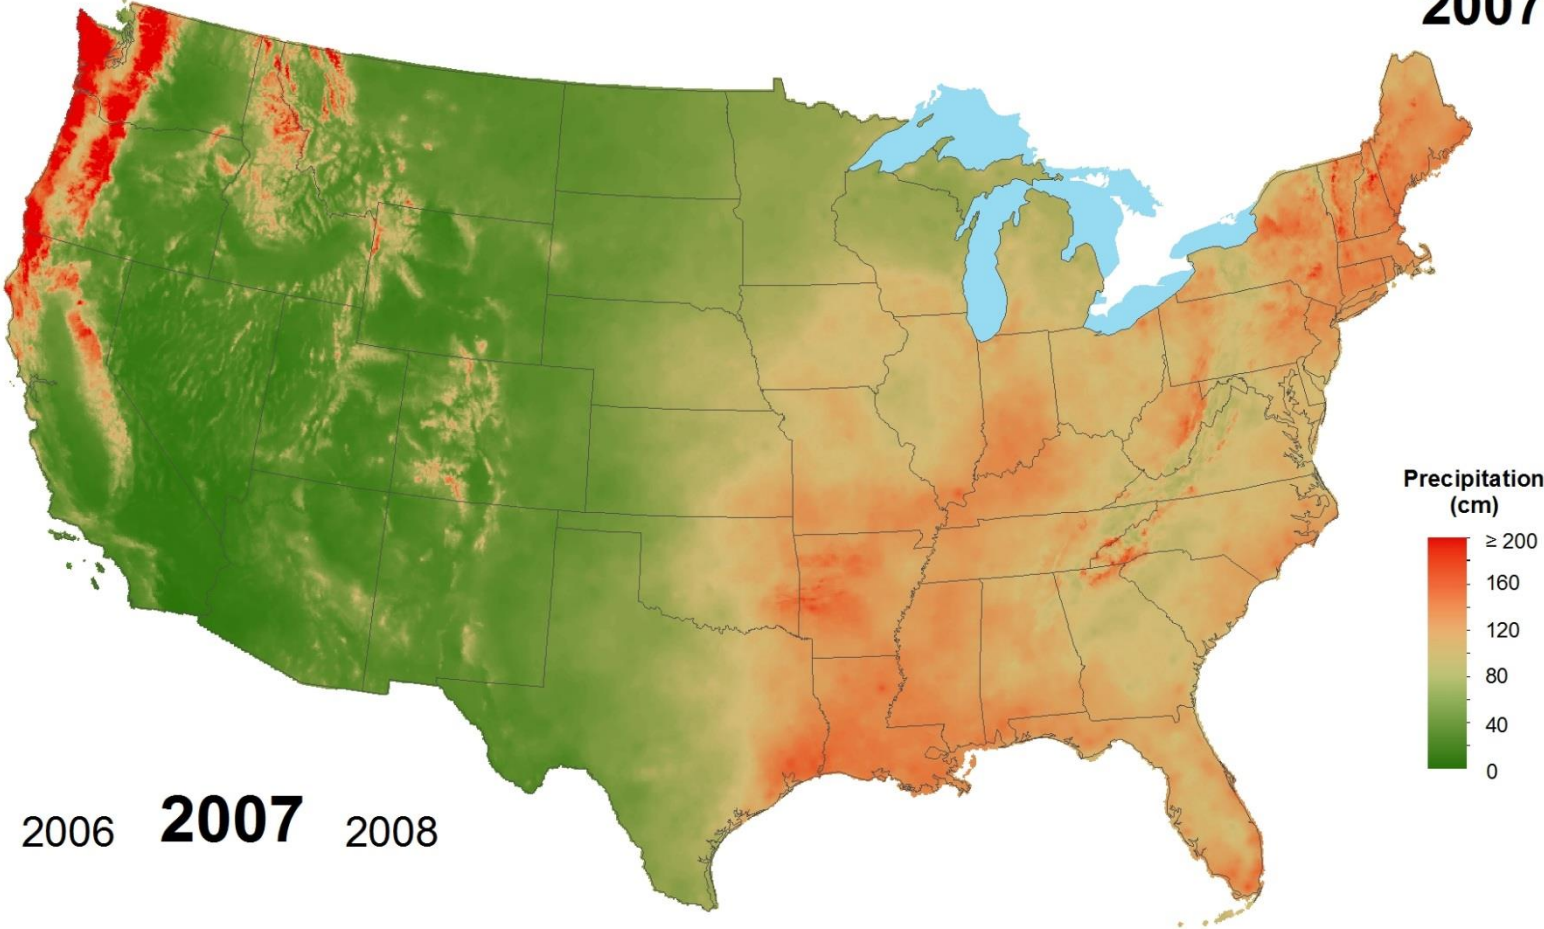

Total Precipitation 2007

2006 **2007** 2008

National Atmospheric Deposition Program/National Trends Network
<http://nadp.isws.illinois.edu>