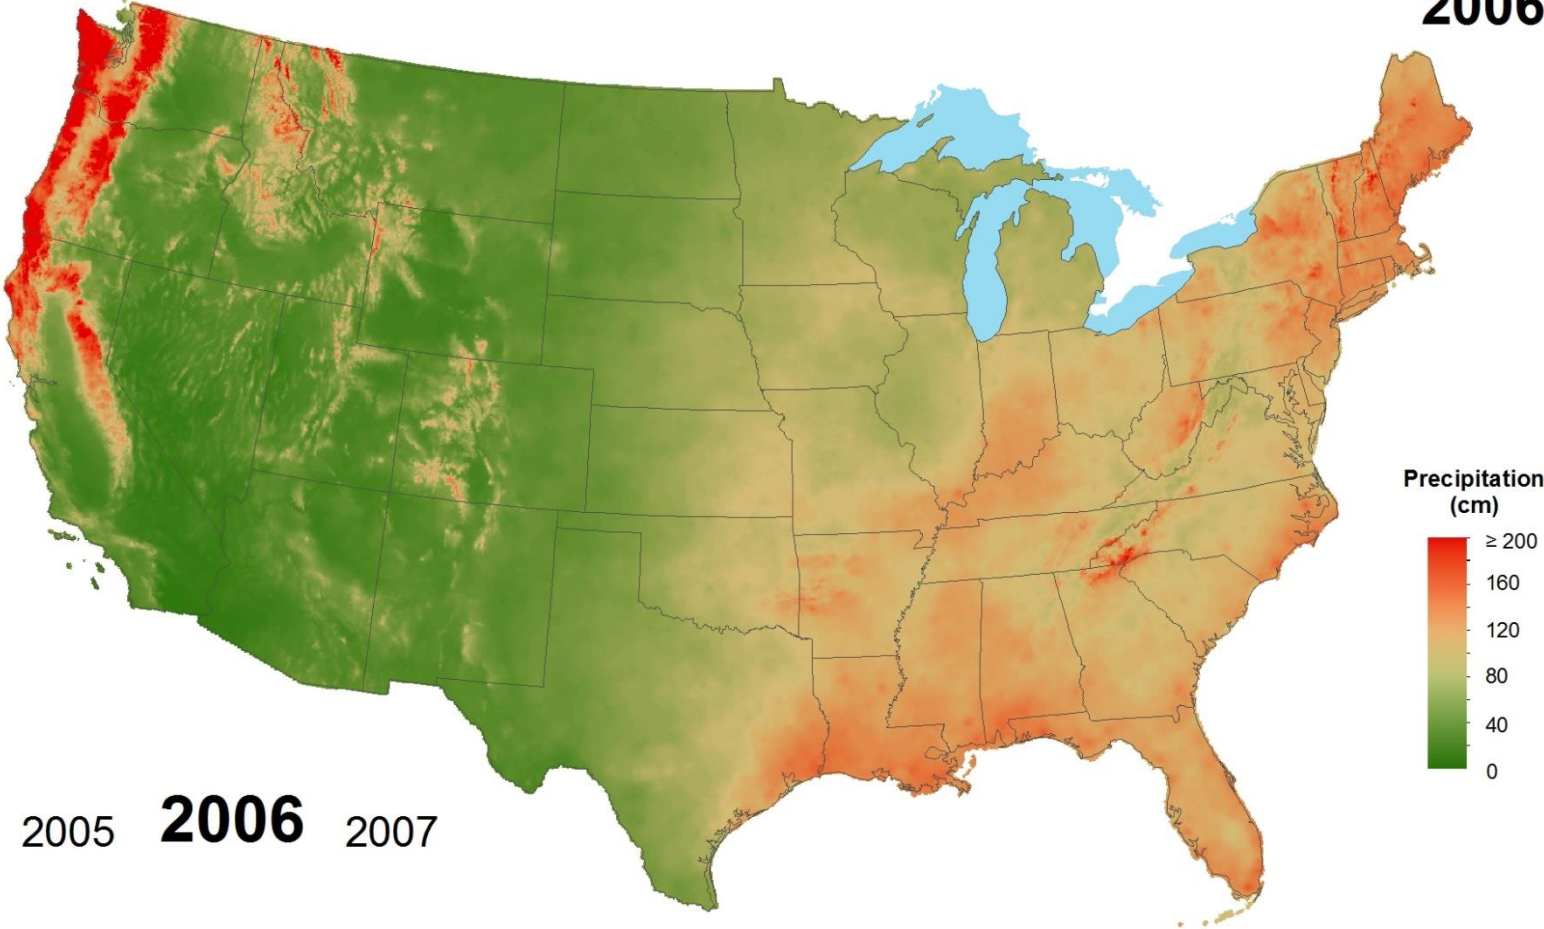

Total Precipitation 2006

2005 **2006** 2007

National Atmospheric Deposition Program/National Trends Network
<http://nadp.isws.illinois.edu>