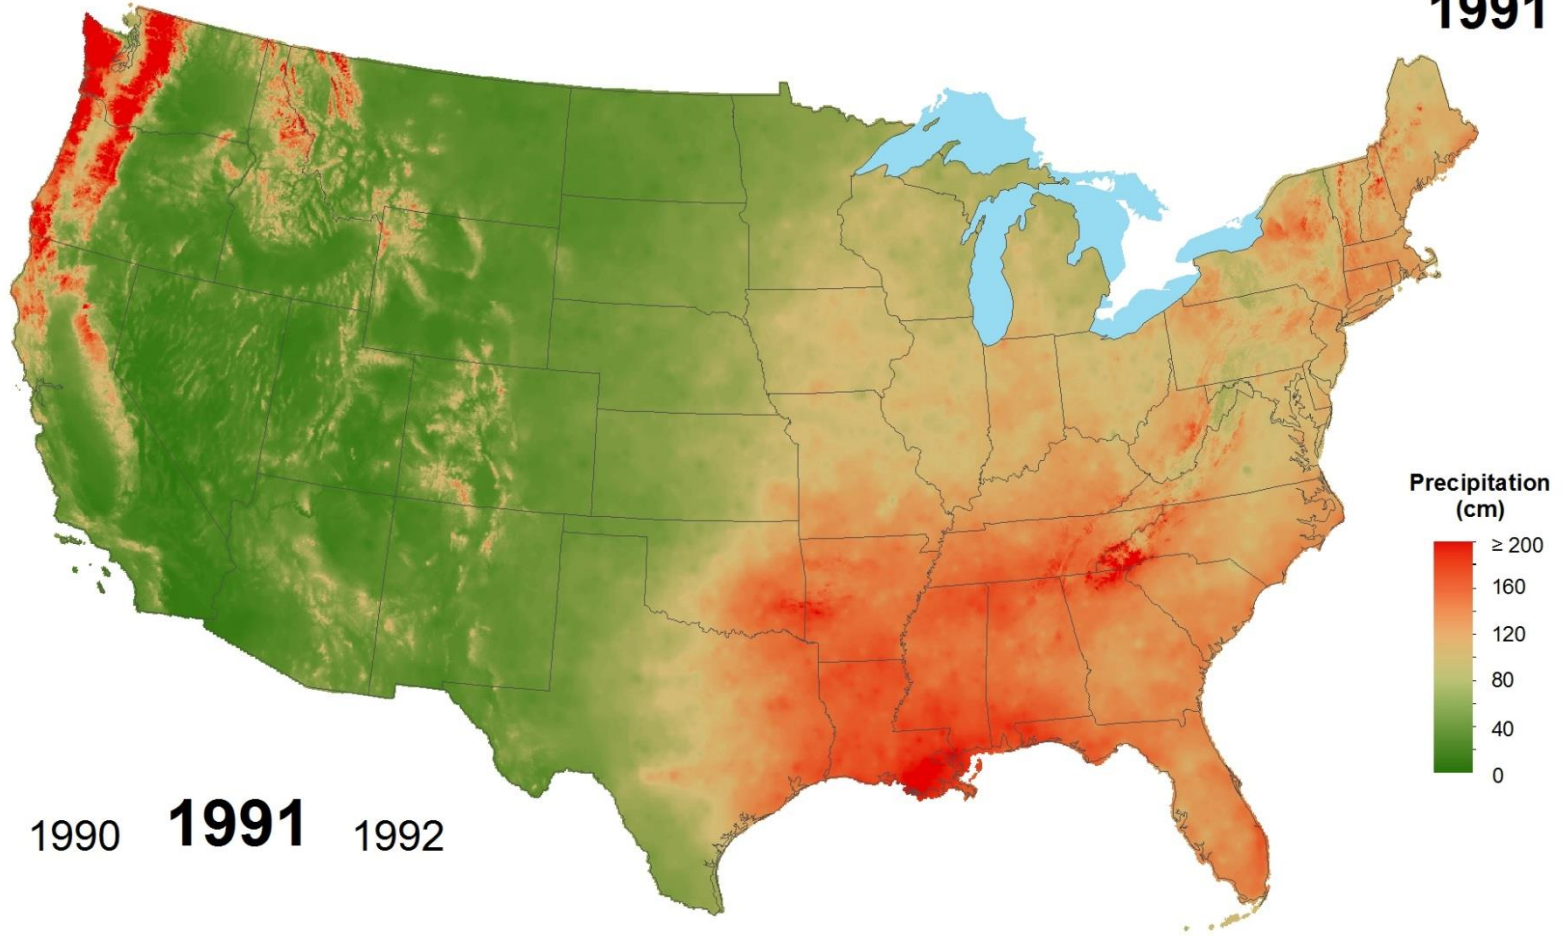

Total Precipitation 1991

1990 **1991** 1992

National Atmospheric Deposition Program/National Trends Network
<http://nadp.isws.illinois.edu>