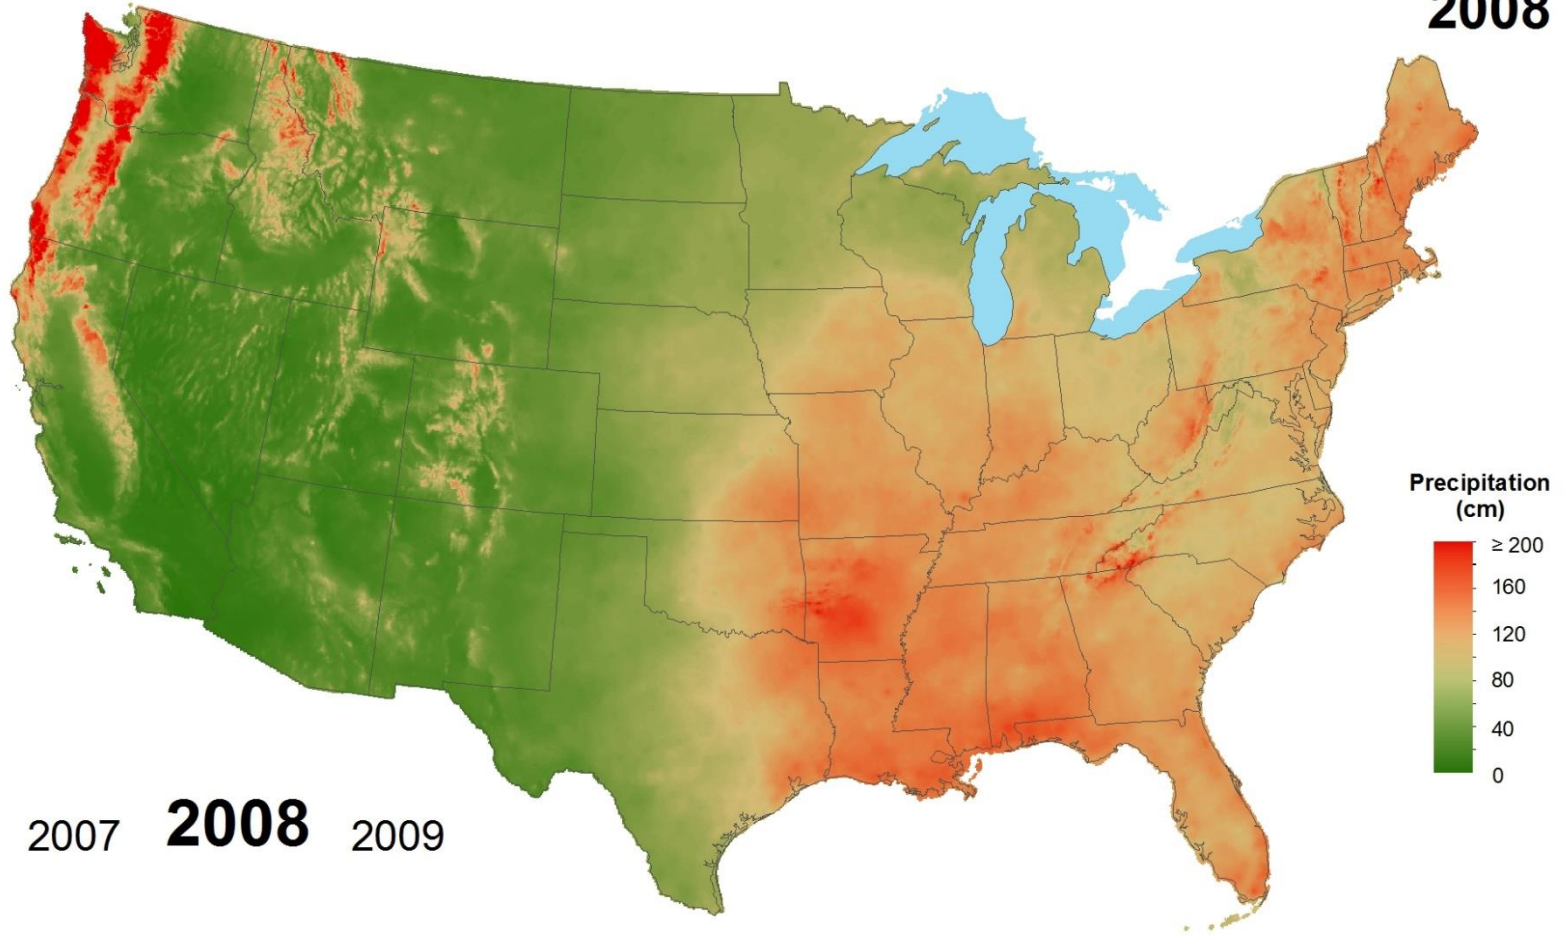

Total Precipitation 2008

2007 **2008** 2009

National Atmospheric Deposition Program/National Trends Network
<http://nadp.isws.illinois.edu>