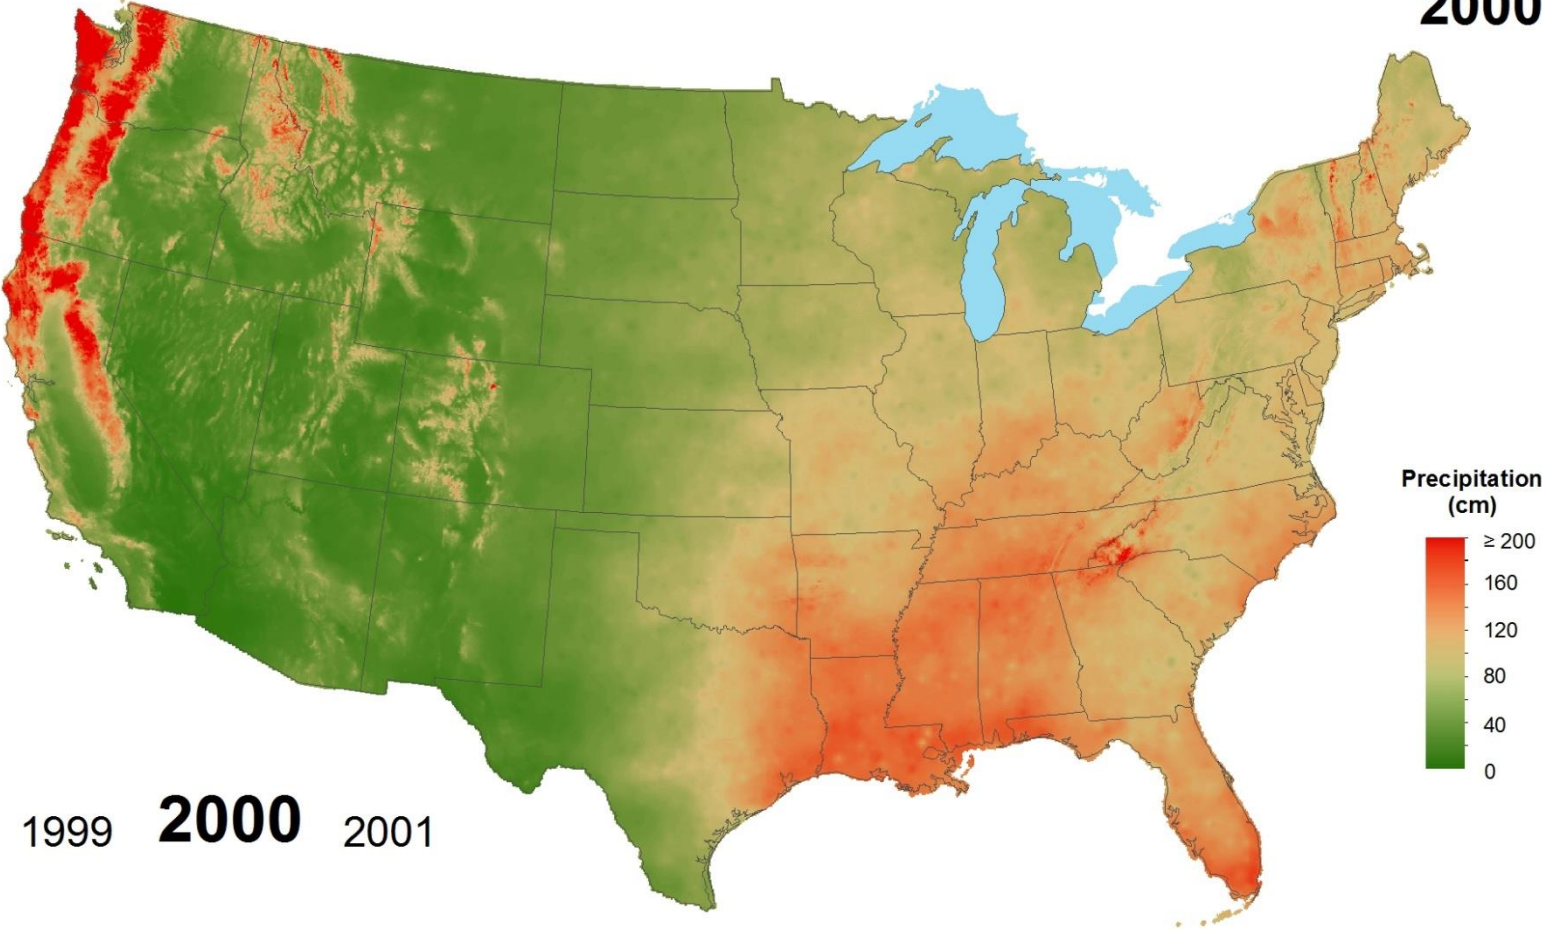

Total Precipitation 2000

1999 **2000** 2001

National Atmospheric Deposition Program/National Trends Network
<http://nadp.isws.illinois.edu>