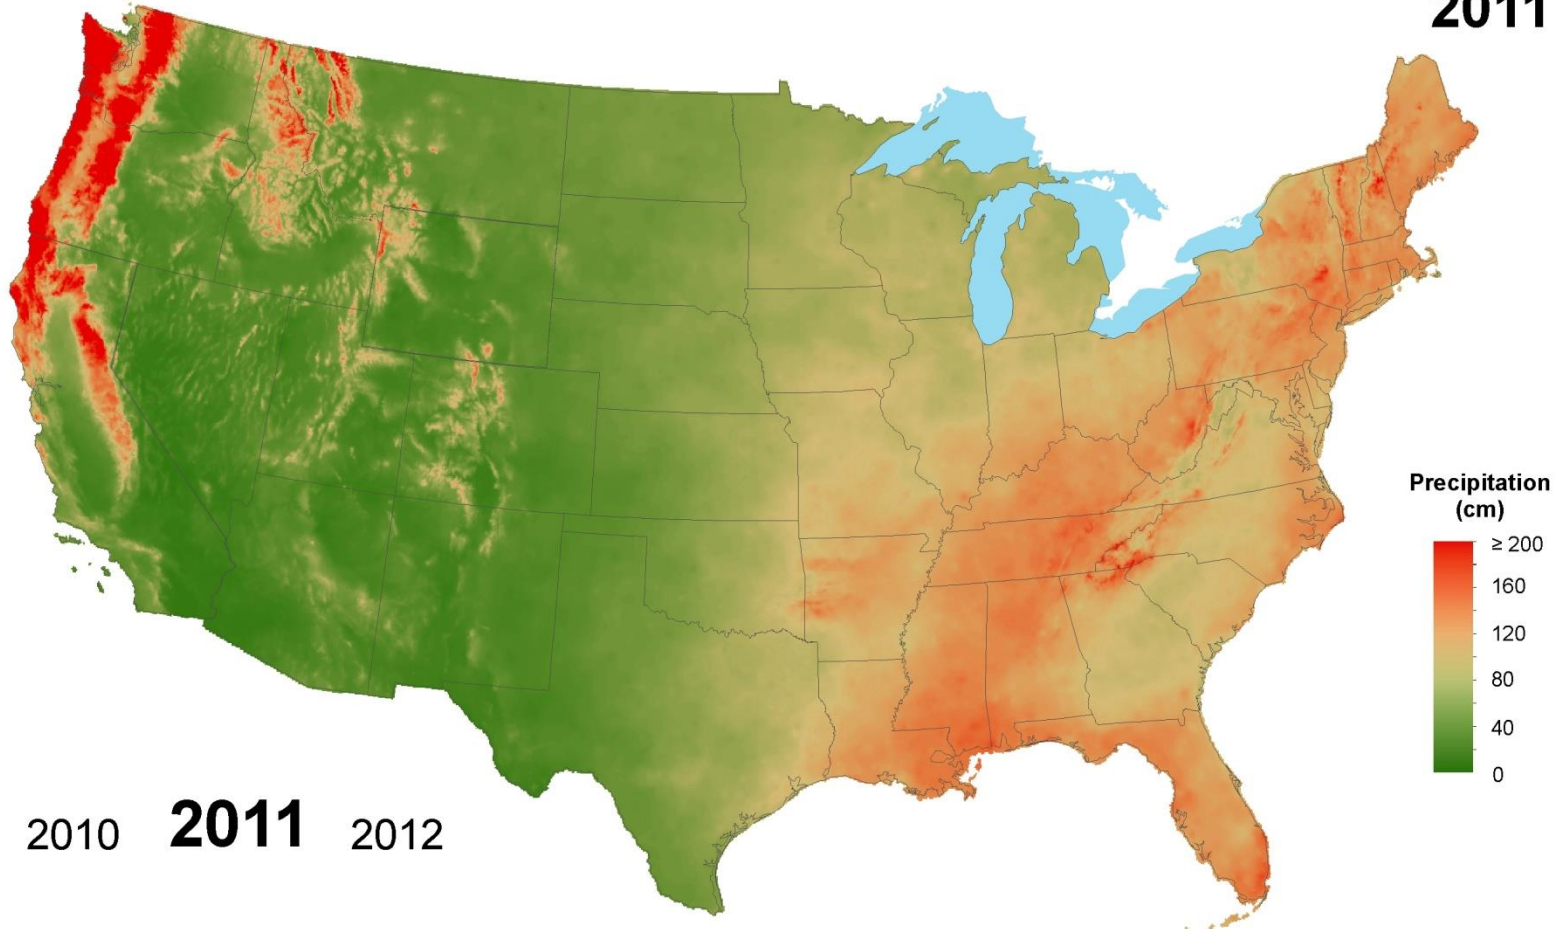

Total Precipitation 2011

2010 **2011** 2012

National Atmospheric Deposition Program/National Trends Network
<http://nadp.isws.illinois.edu>