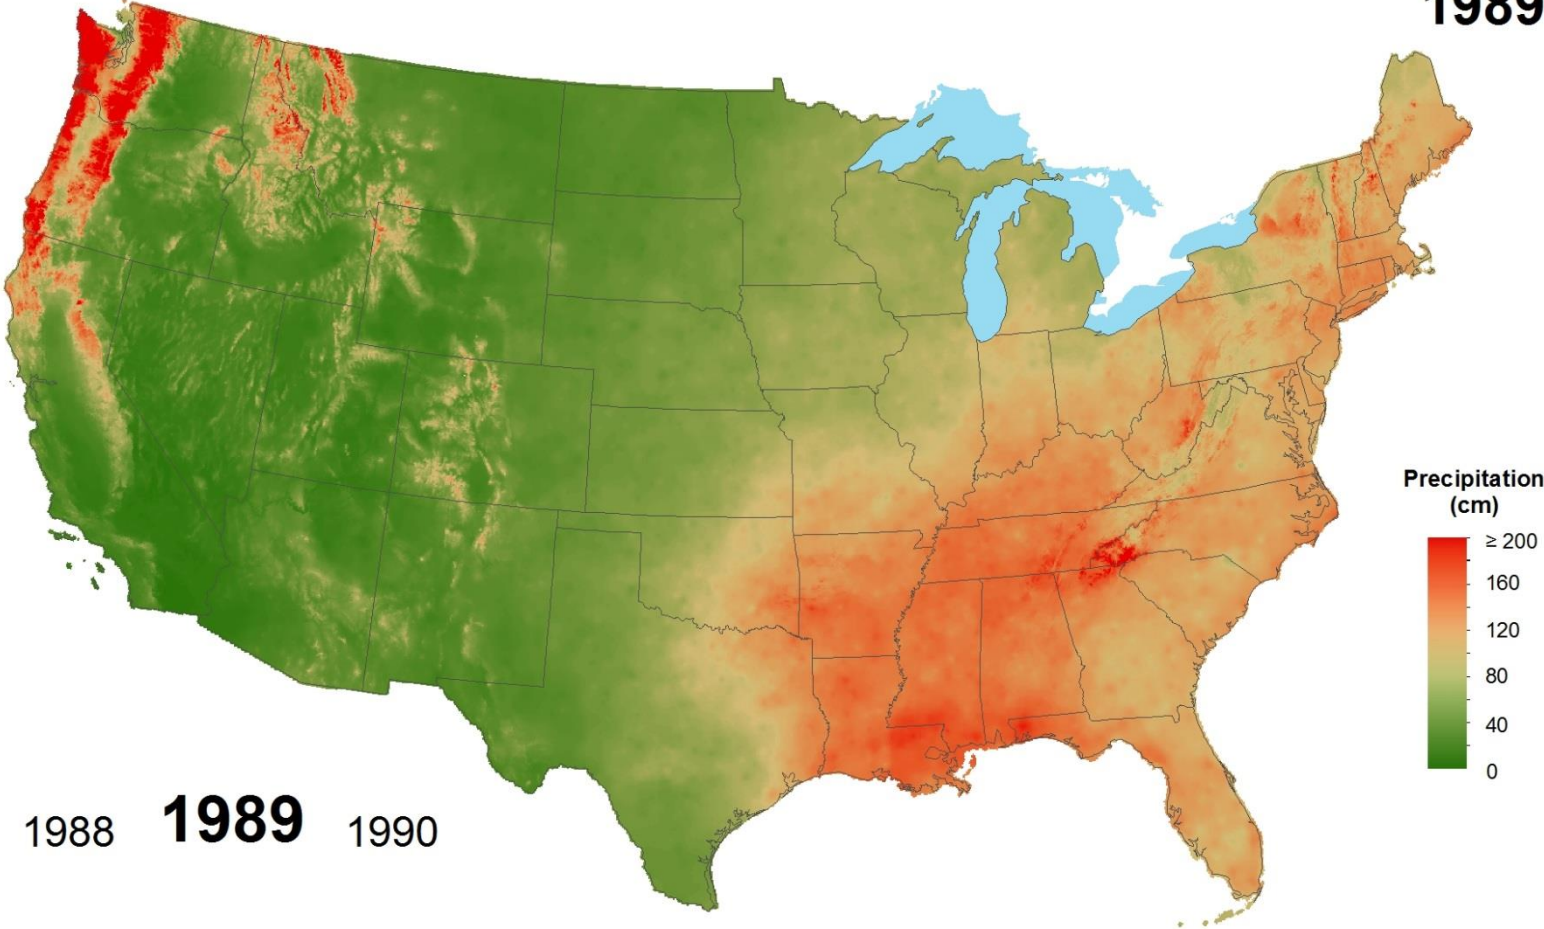

Total Precipitation 1986

National Atmospheric Deposition Program/National Trends Network
<http://nadp.isws.illinois.edu>

Total Precipitation 1987

1986 **1987** 1988

National Atmospheric Deposition Program/National Trends Network
<http://nadp.isws.illinois.edu>

Total Precipitation 1988

1987 **1988** 1989

National Atmospheric Deposition Program/National Trends Network
<http://nadp.isws.illinois.edu>

Total Precipitation 1989

1988 **1989** 1990

National Atmospheric Deposition Program/National Trends Network
<http://nadp.isws.illinois.edu>