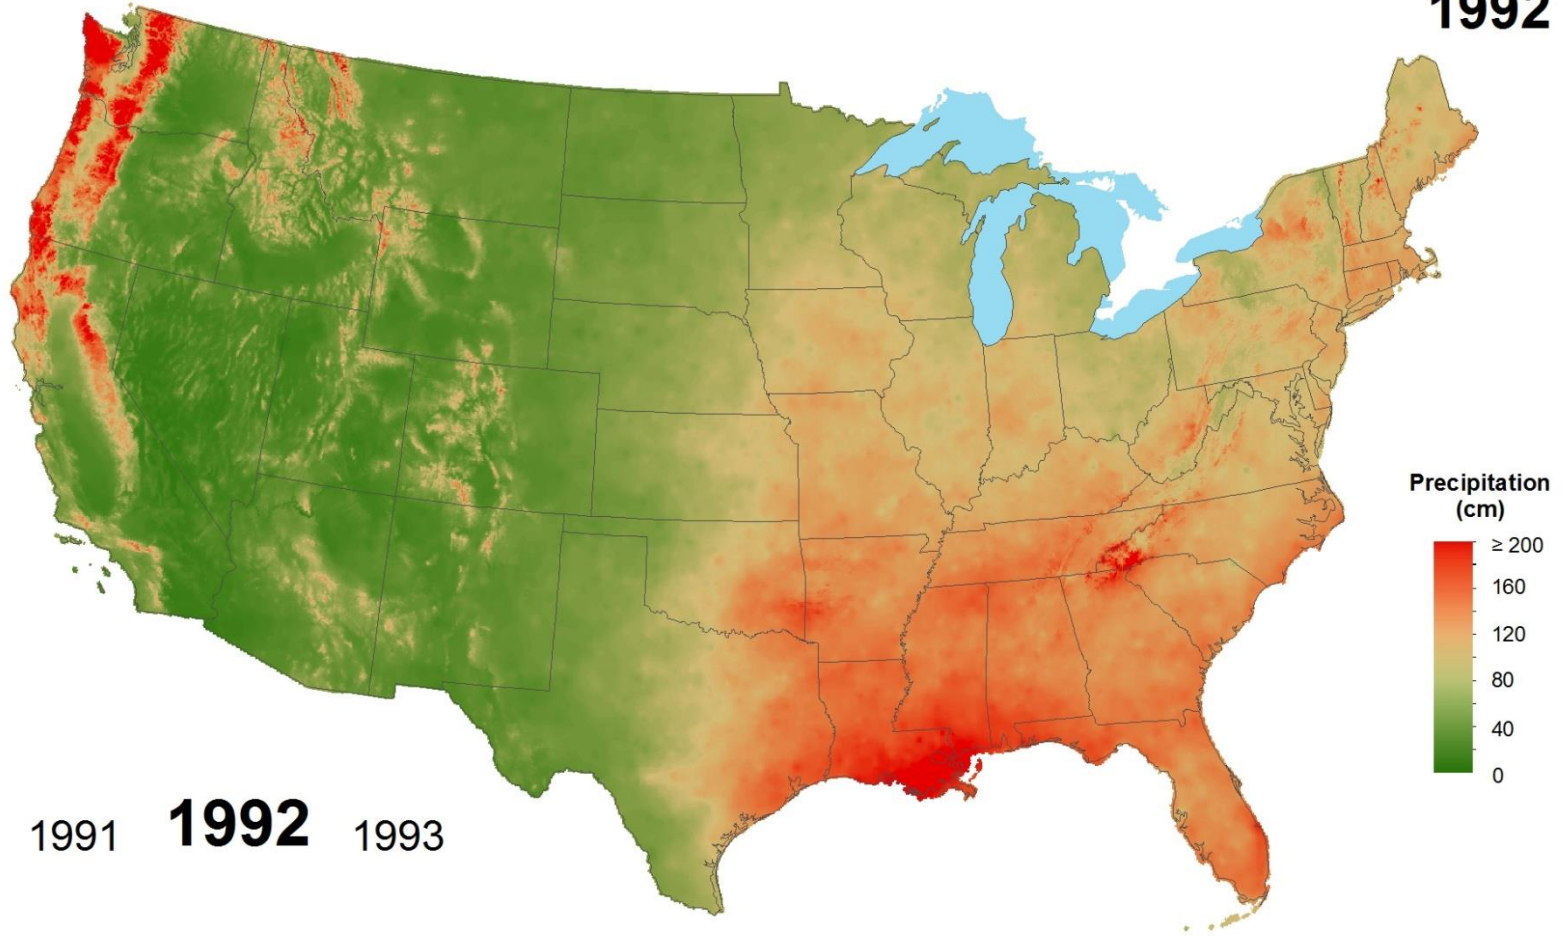

Total Precipitation 1992

1991 **1992** 1993

National Atmospheric Deposition Program/National Trends Network
<http://nadp.isws.illinois.edu>