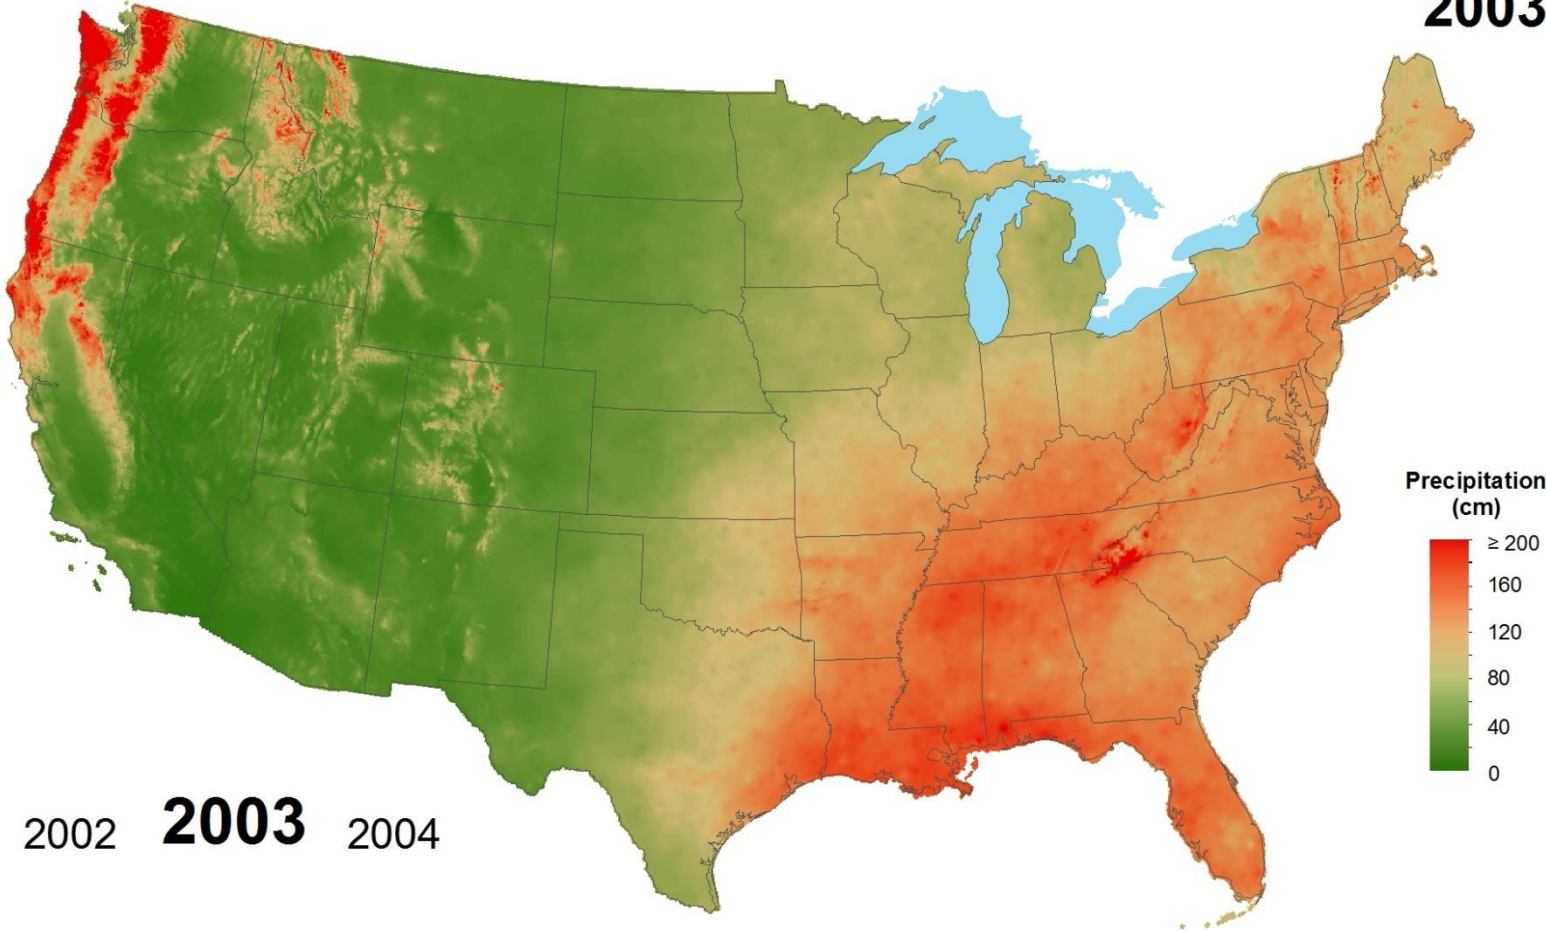

Total Precipitation 2003

2002 **2003** 2004

National Atmospheric Deposition Program/National Trends Network
<http://nadp.isws.illinois.edu>