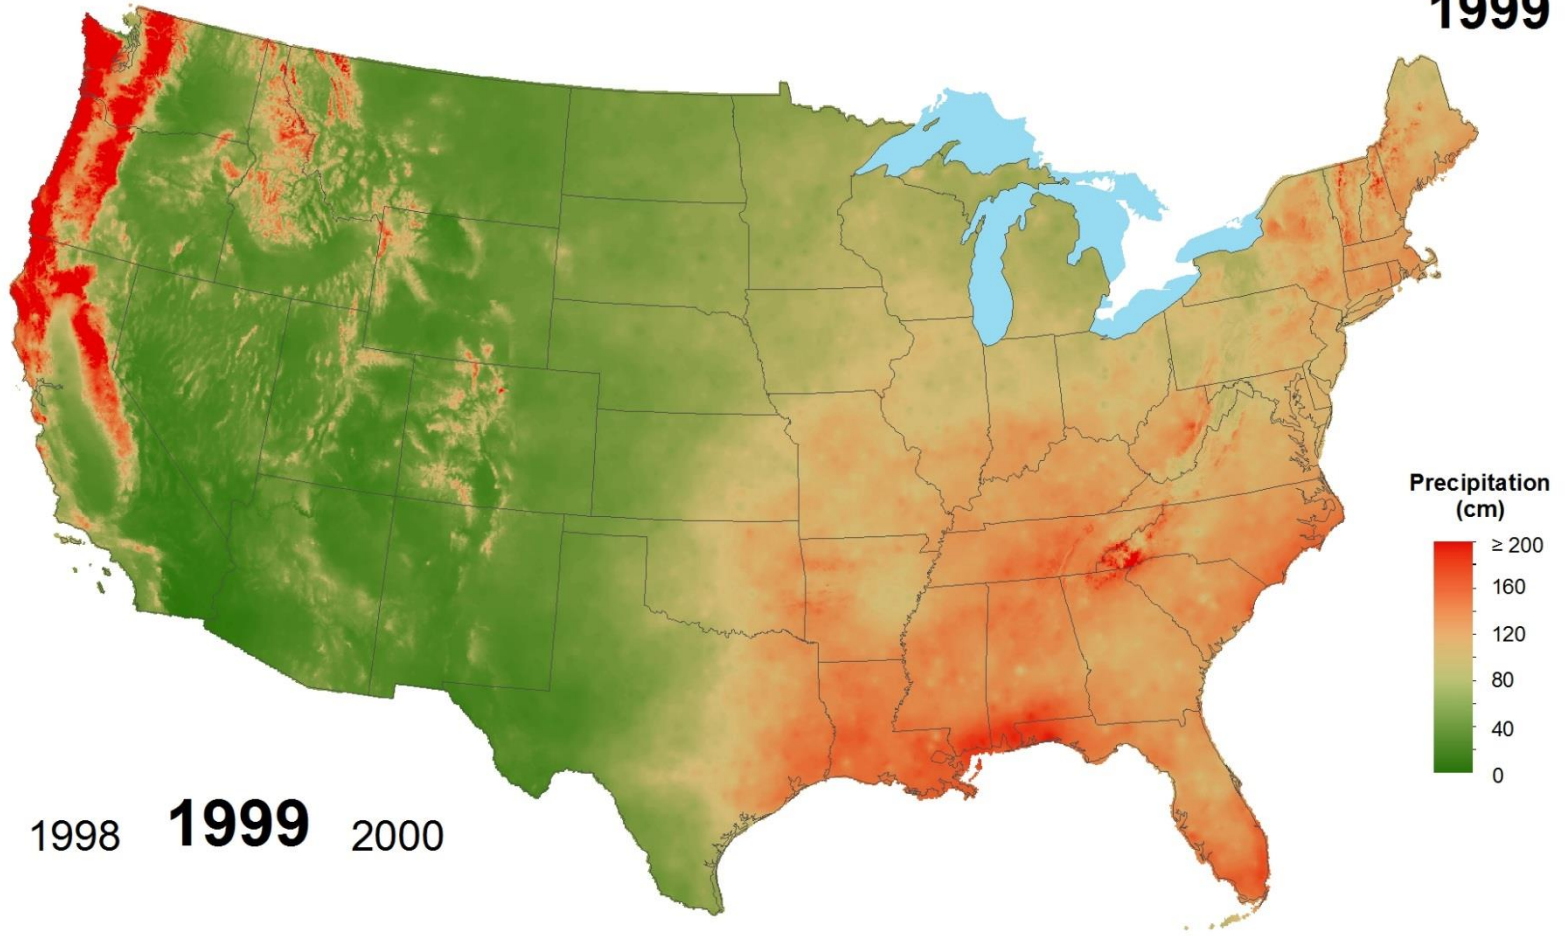

Total Precipitation 1999

1998 **1999** 2000

National Atmospheric Deposition Program/National Trends Network
<http://nadp.isws.illinois.edu>