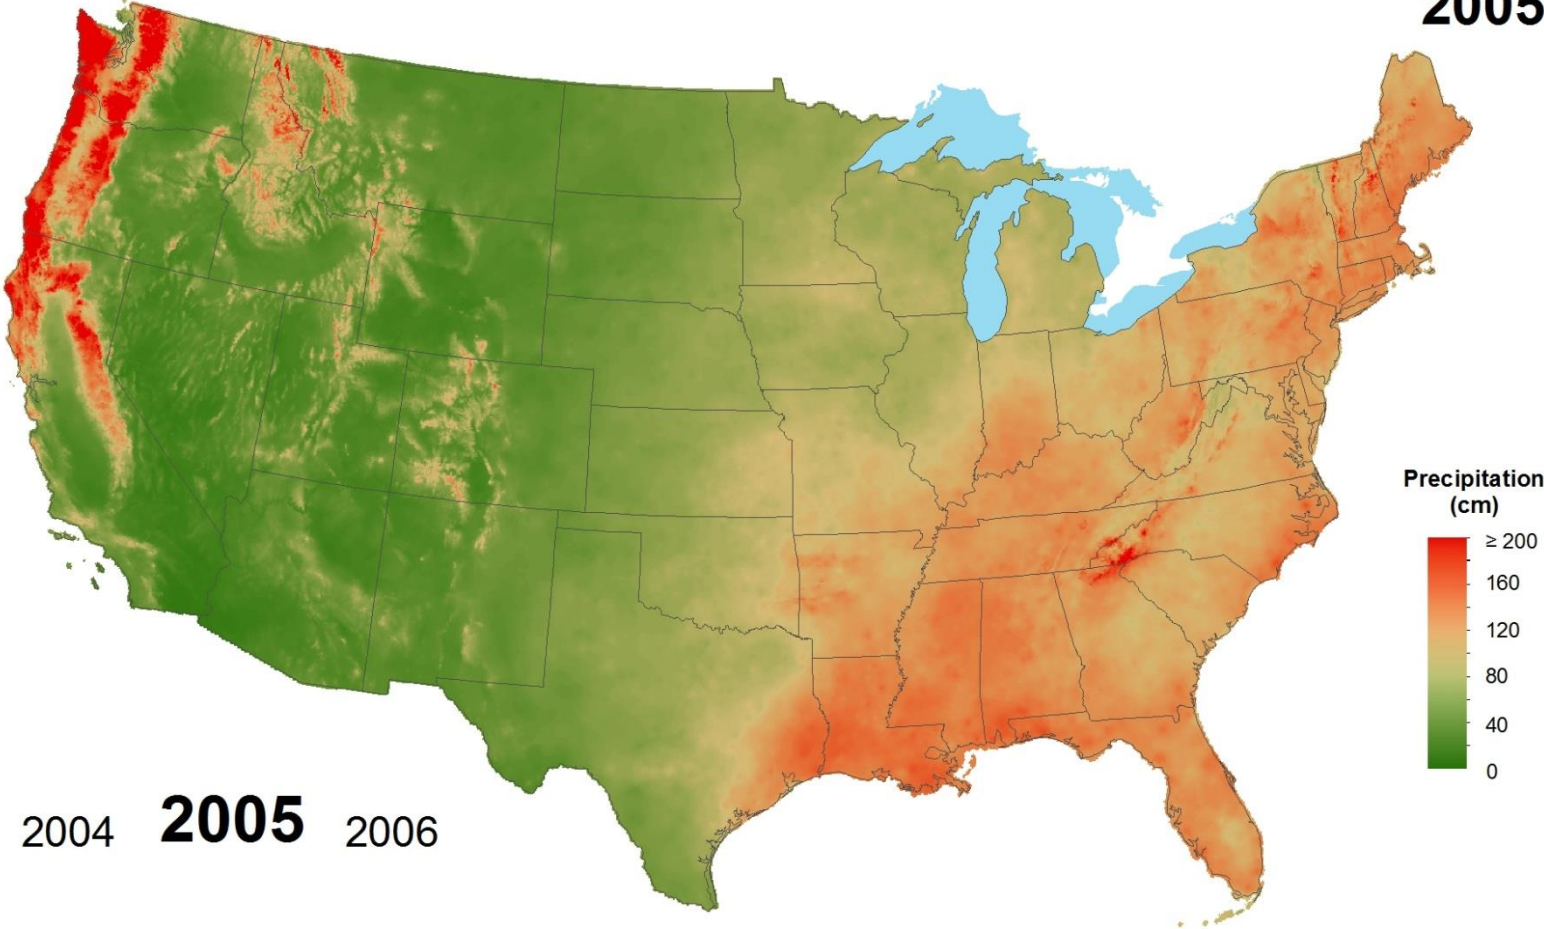

Total Precipitation 2005

2004 **2005** 2006

National Atmospheric Deposition Program/National Trends Network
<http://nadp.isws.illinois.edu>