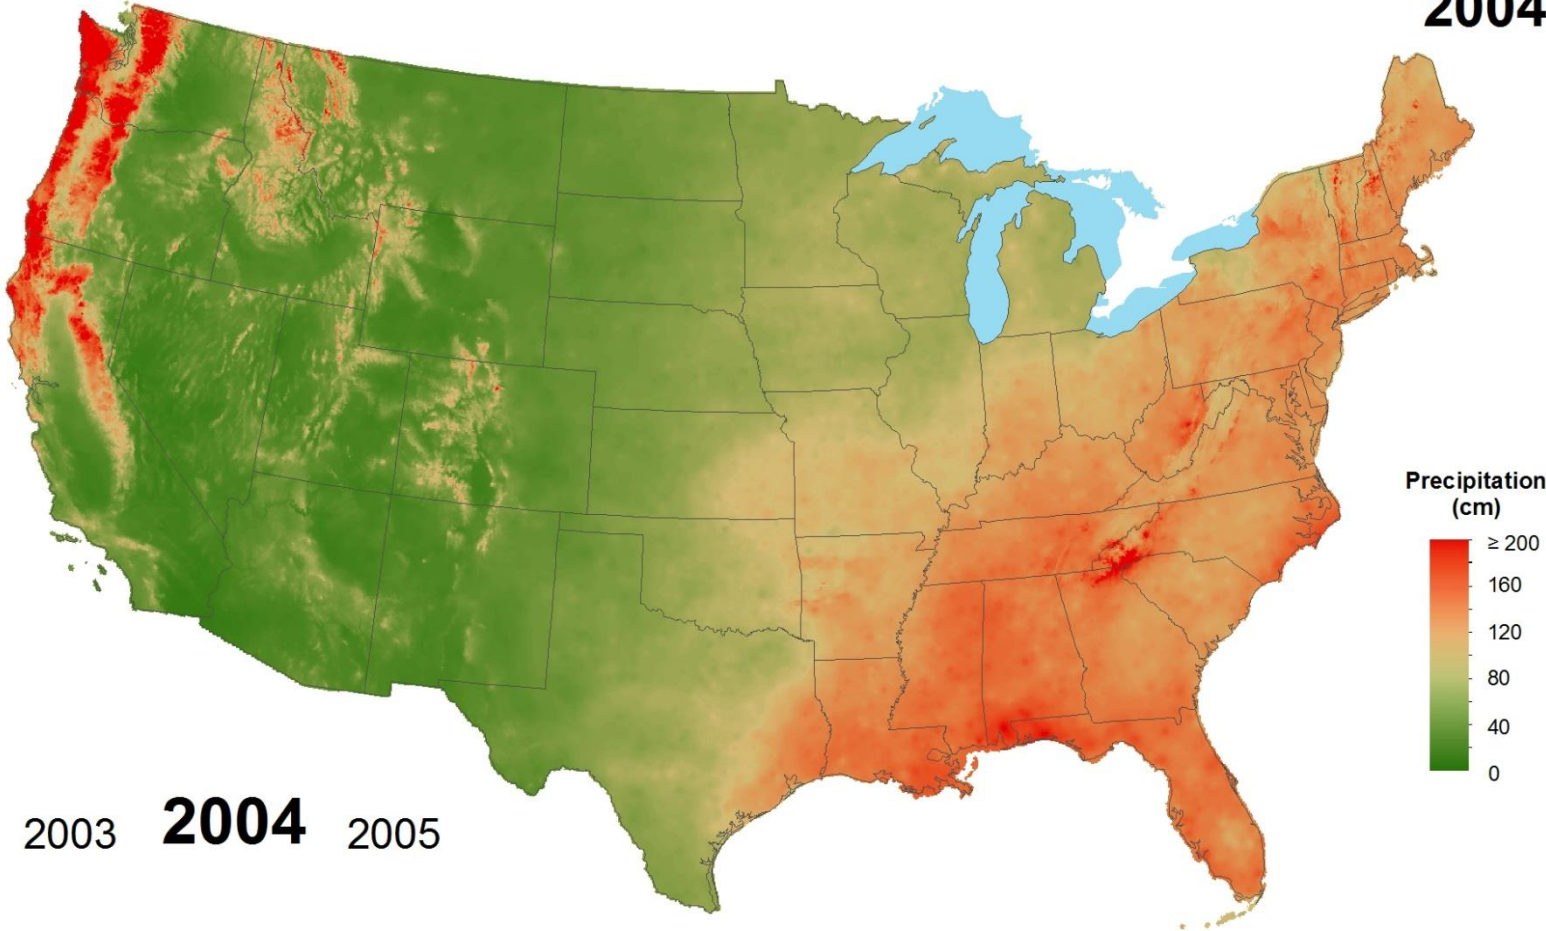

Total Precipitation 2004

2003 **2004** 2005

National Atmospheric Deposition Program/National Trends Network
<http://nadp.isws.illinois.edu>