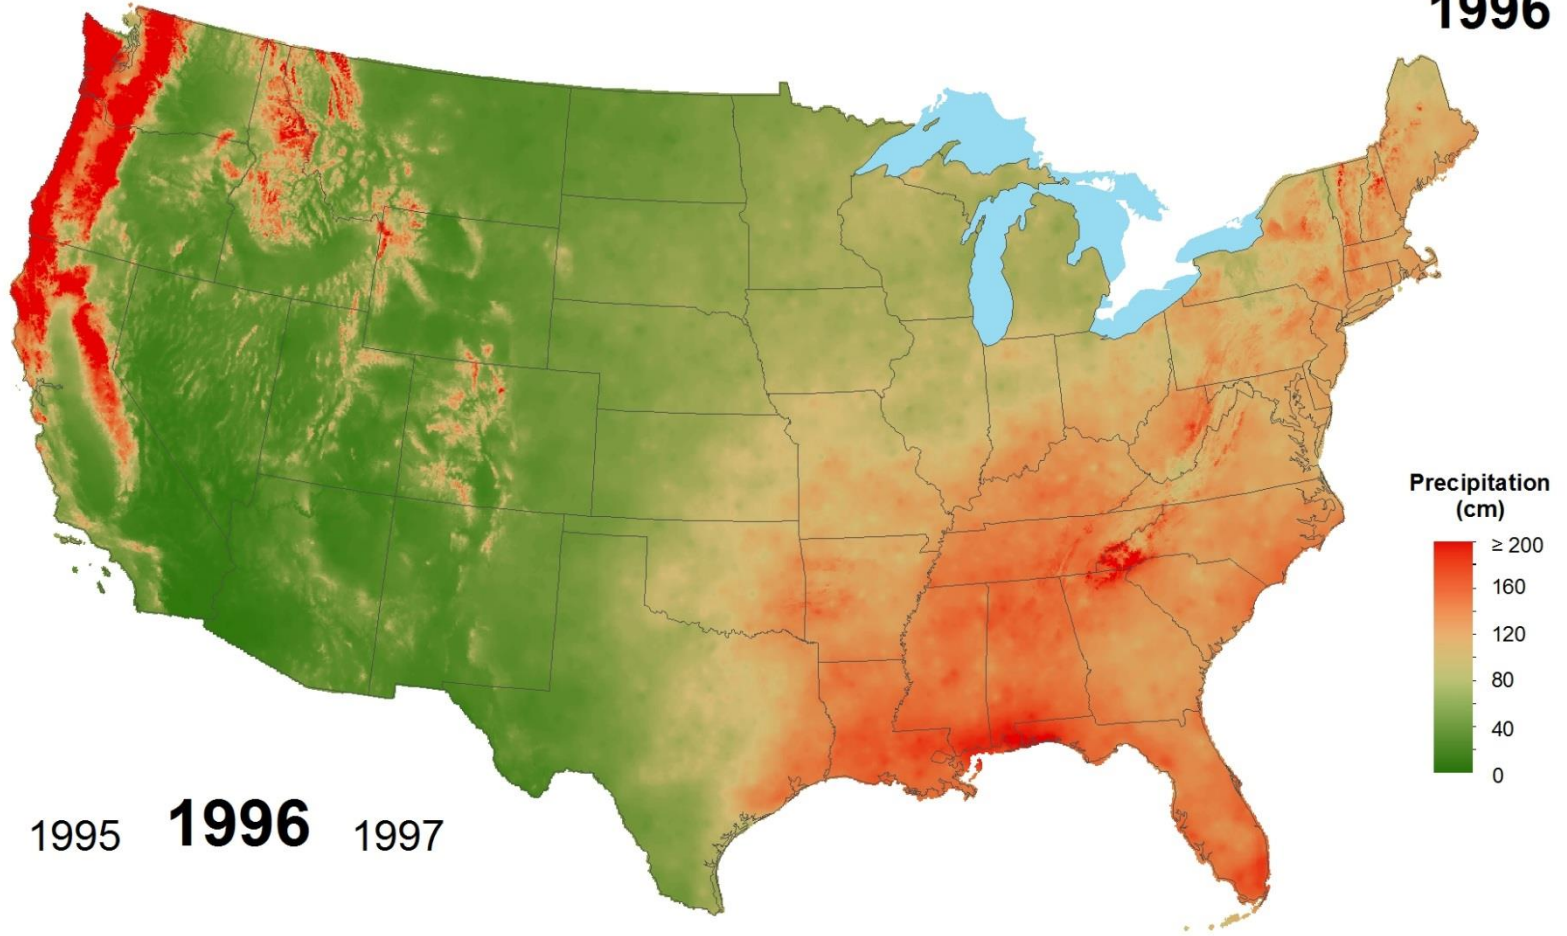

Total Precipitation 1996

National Atmospheric Deposition Program/National Trends Network
<http://nadp.isws.illinois.edu>