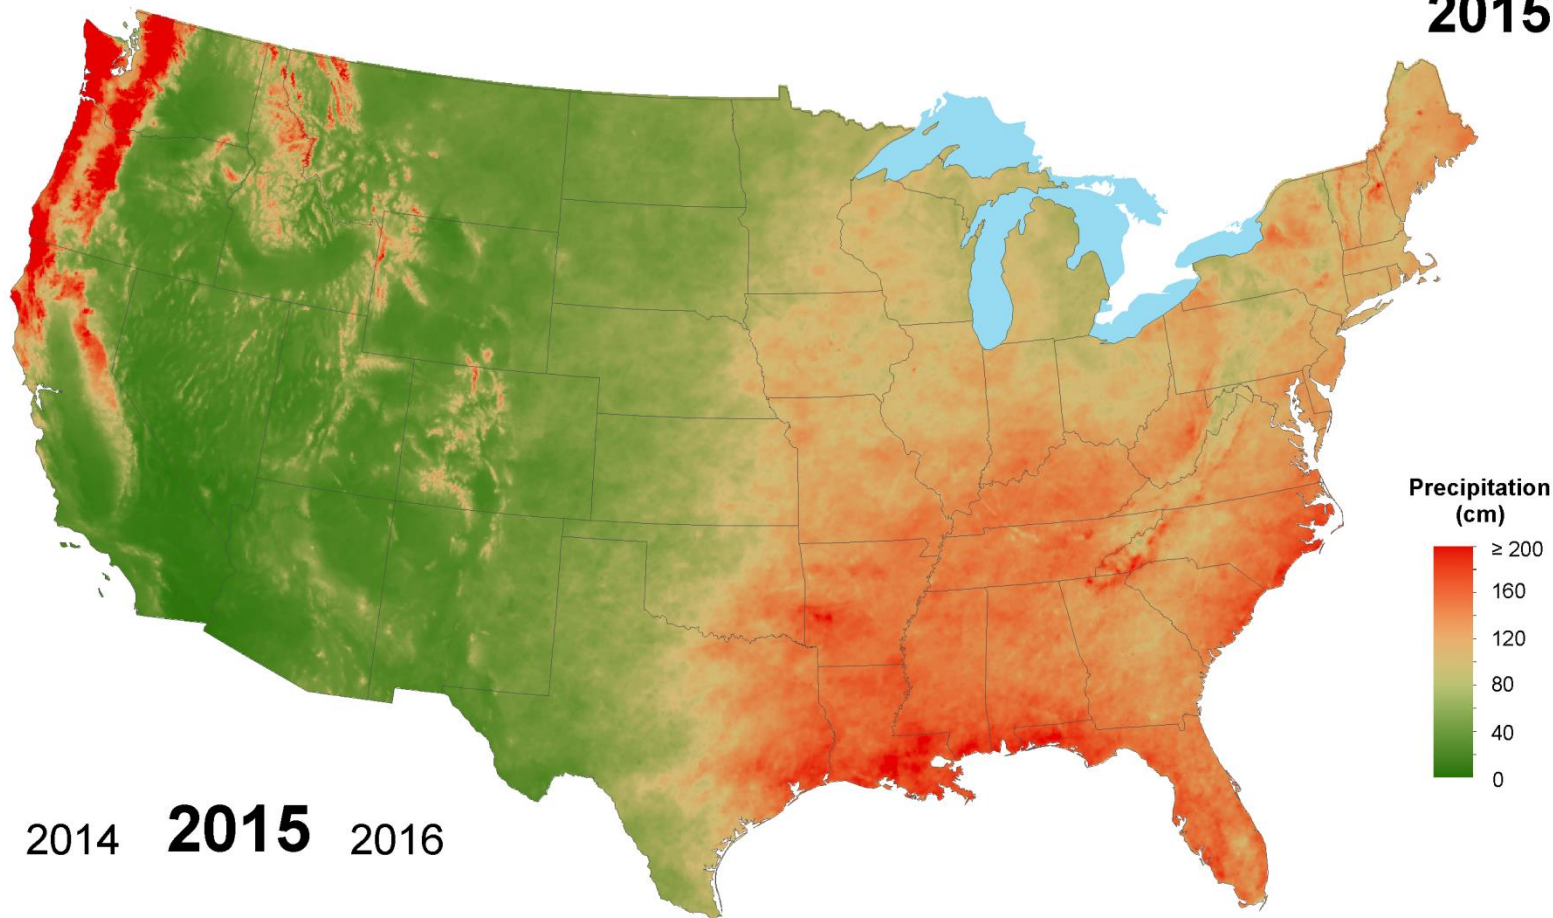

Total Precipitation 2015

National Atmospheric Deposition Program/National Trends Network
<http://nadp.isws.illinois.edu>