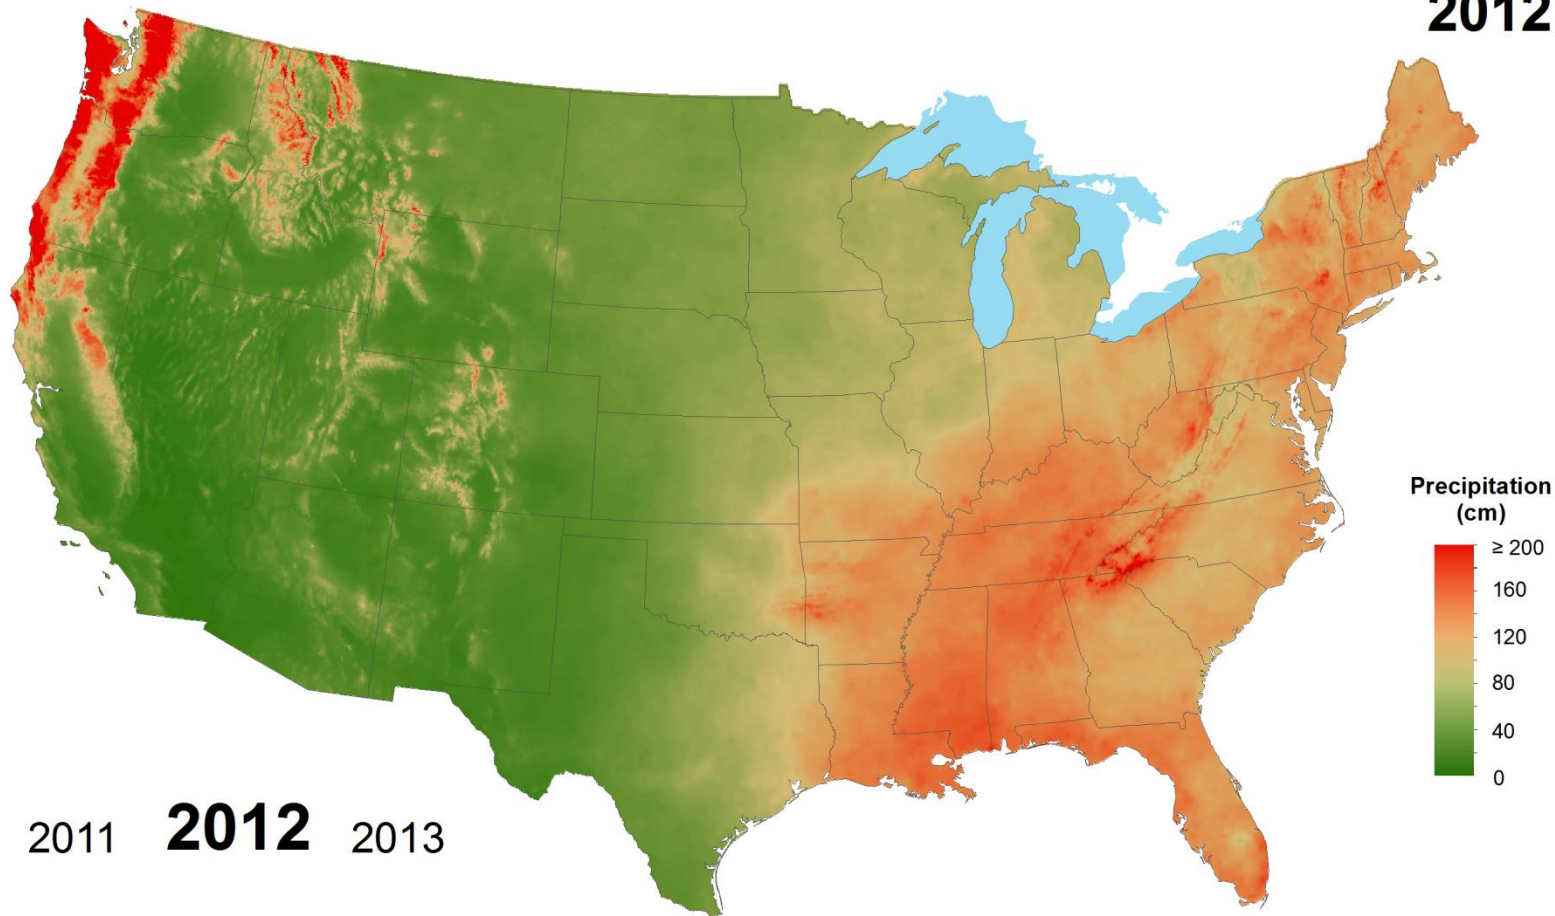

Total Precipitation 2012

2011 **2012** 2013

National Atmospheric Deposition Program/National Trends Network
<http://nadp.isws.illinois.edu>