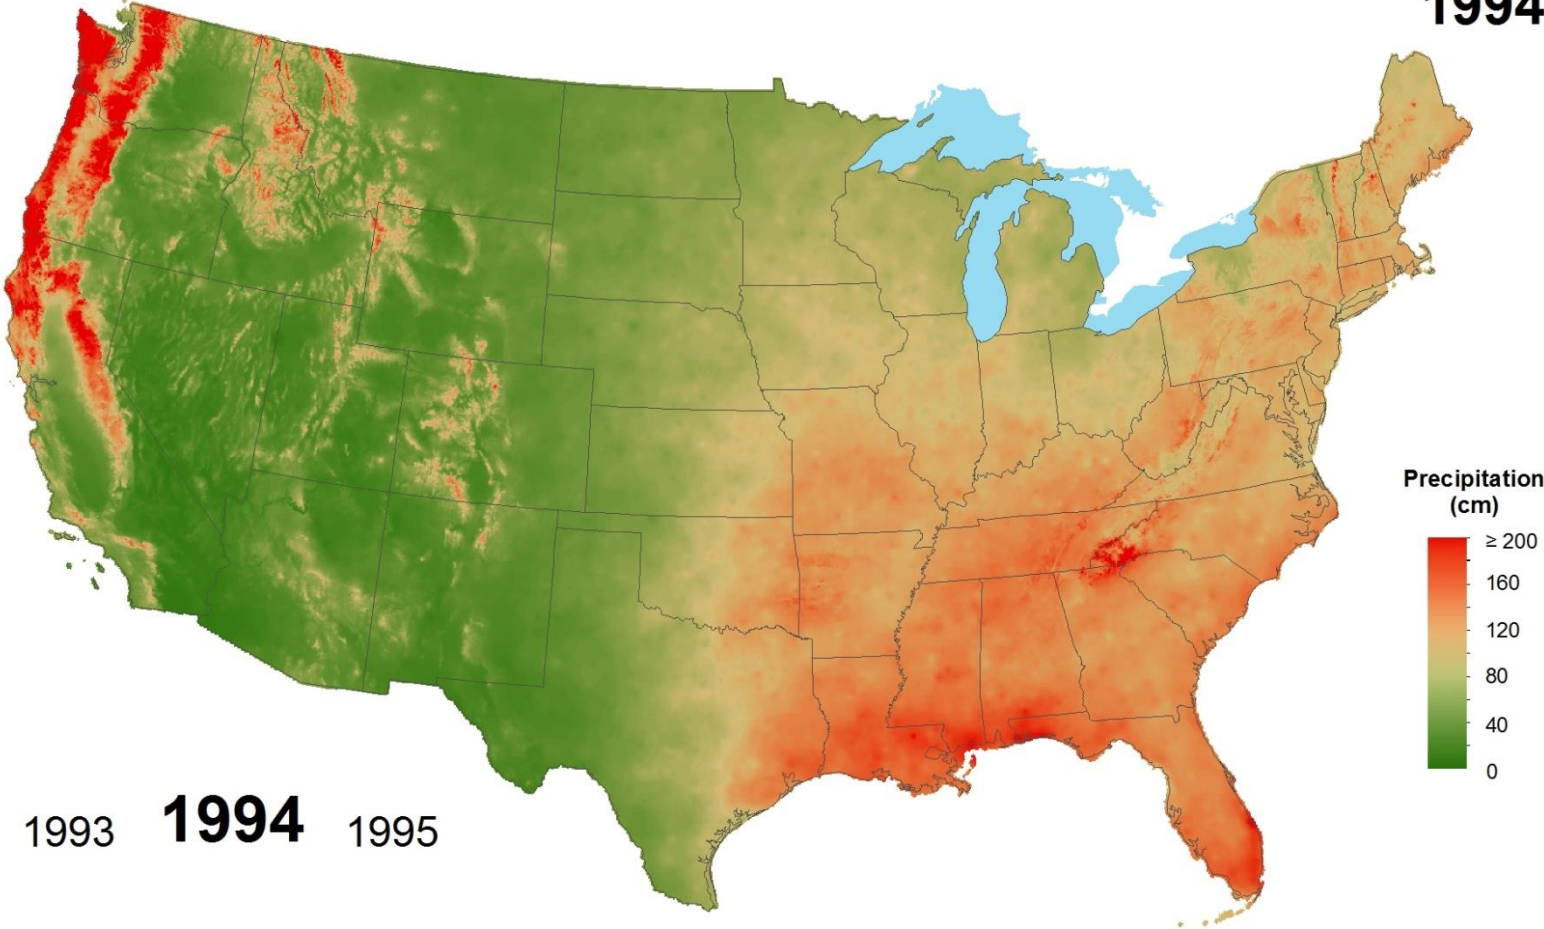

Total Precipitation 1994

1993 **1994** 1995

National Atmospheric Deposition Program/National Trends Network
<http://nadp.isws.illinois.edu>