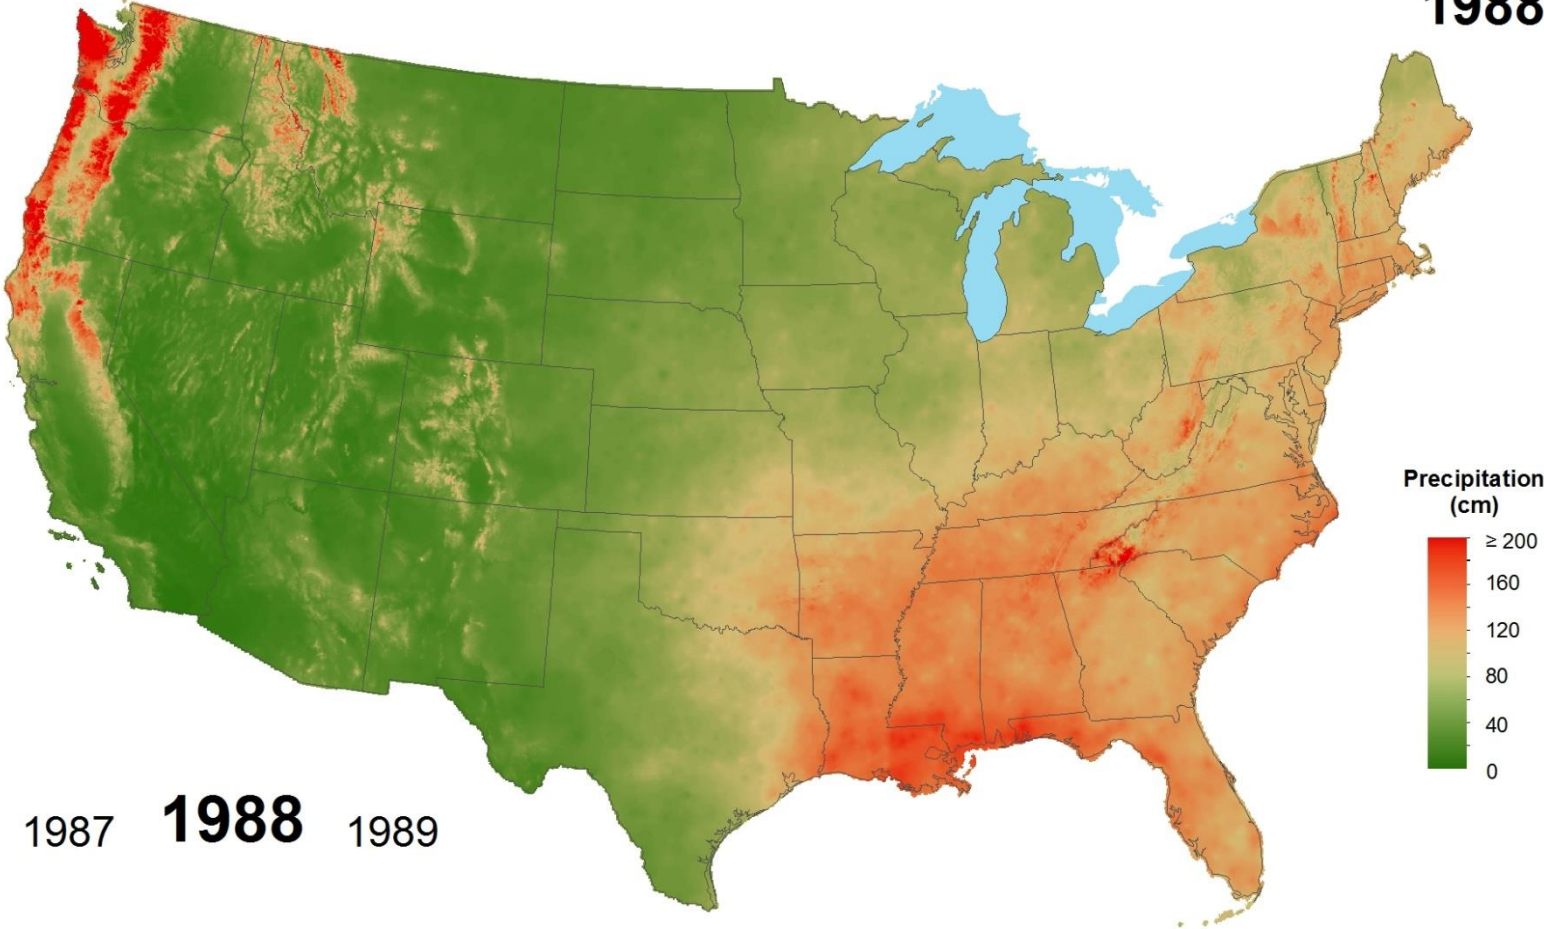

Total Precipitation 1986

National Atmospheric Deposition Program/National Trends Network
<http://nadp.isws.illinois.edu>

Total Precipitation 1987

1986 **1987** 1988

National Atmospheric Deposition Program/National Trends Network
<http://nadp.isws.illinois.edu>

Total Precipitation 1988

1987 **1988** 1989

National Atmospheric Deposition Program/National Trends Network
<http://nadp.isws.illinois.edu>

Total Precipitation 1989

1988 **1989** 1990

National Atmospheric Deposition Program/National Trends Network
<http://nadp.isws.illinois.edu>