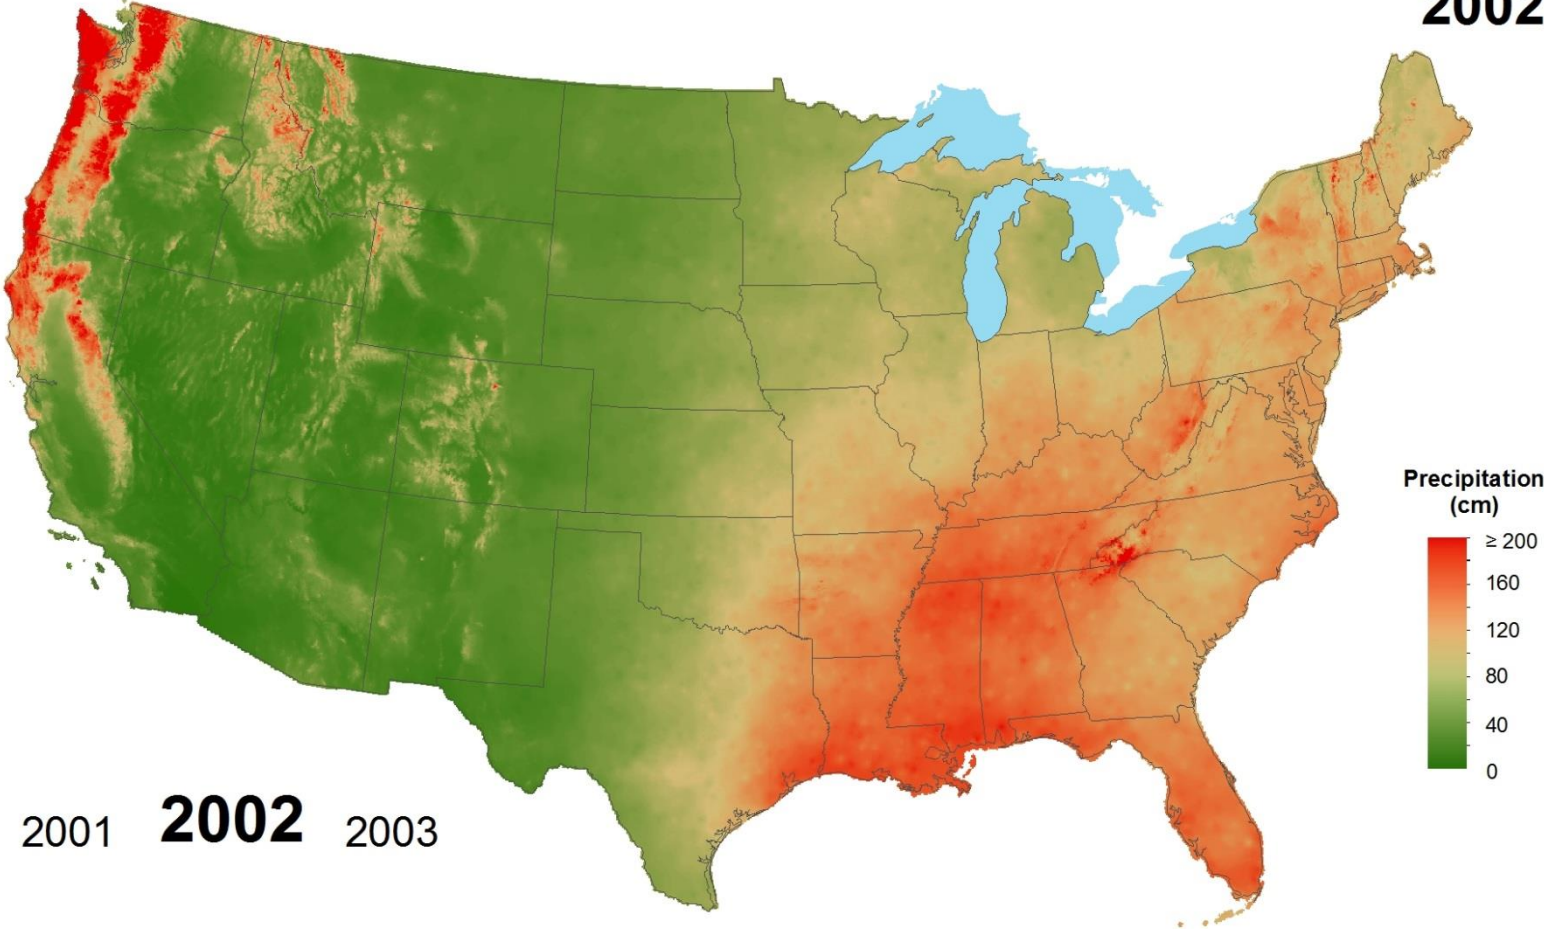

Total Precipitation 2002

2001 **2002** 2003

National Atmospheric Deposition Program/National Trends Network
<http://nadp.isws.illinois.edu>