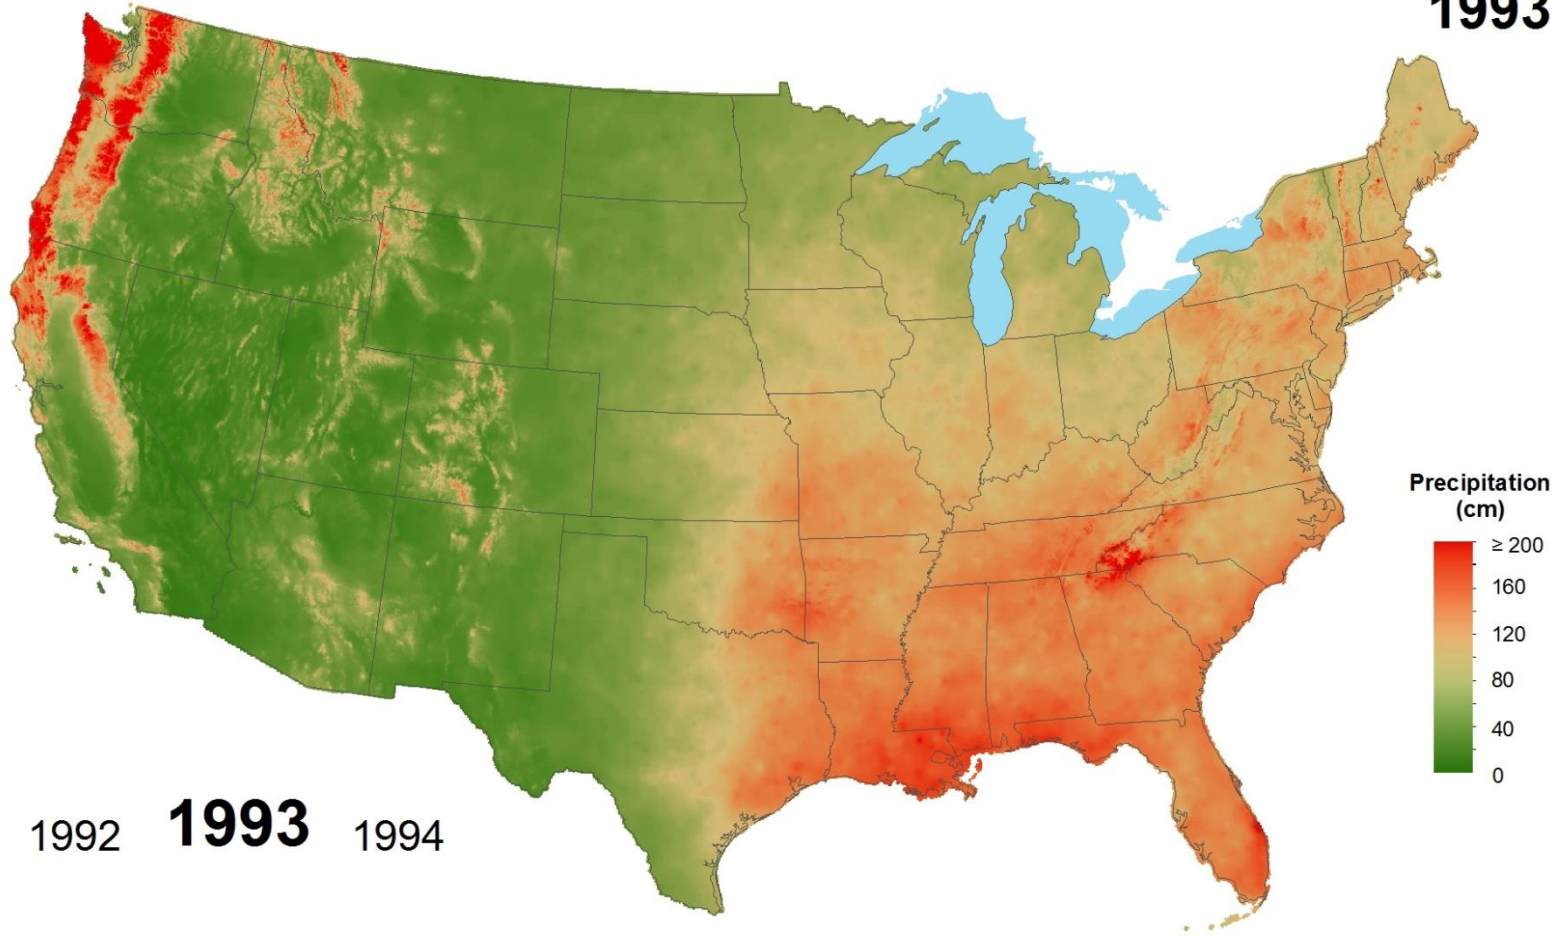

Total Precipitation 1993

1992 **1993** 1994

National Atmospheric Deposition Program/National Trends Network
<http://nadp.isws.illinois.edu>