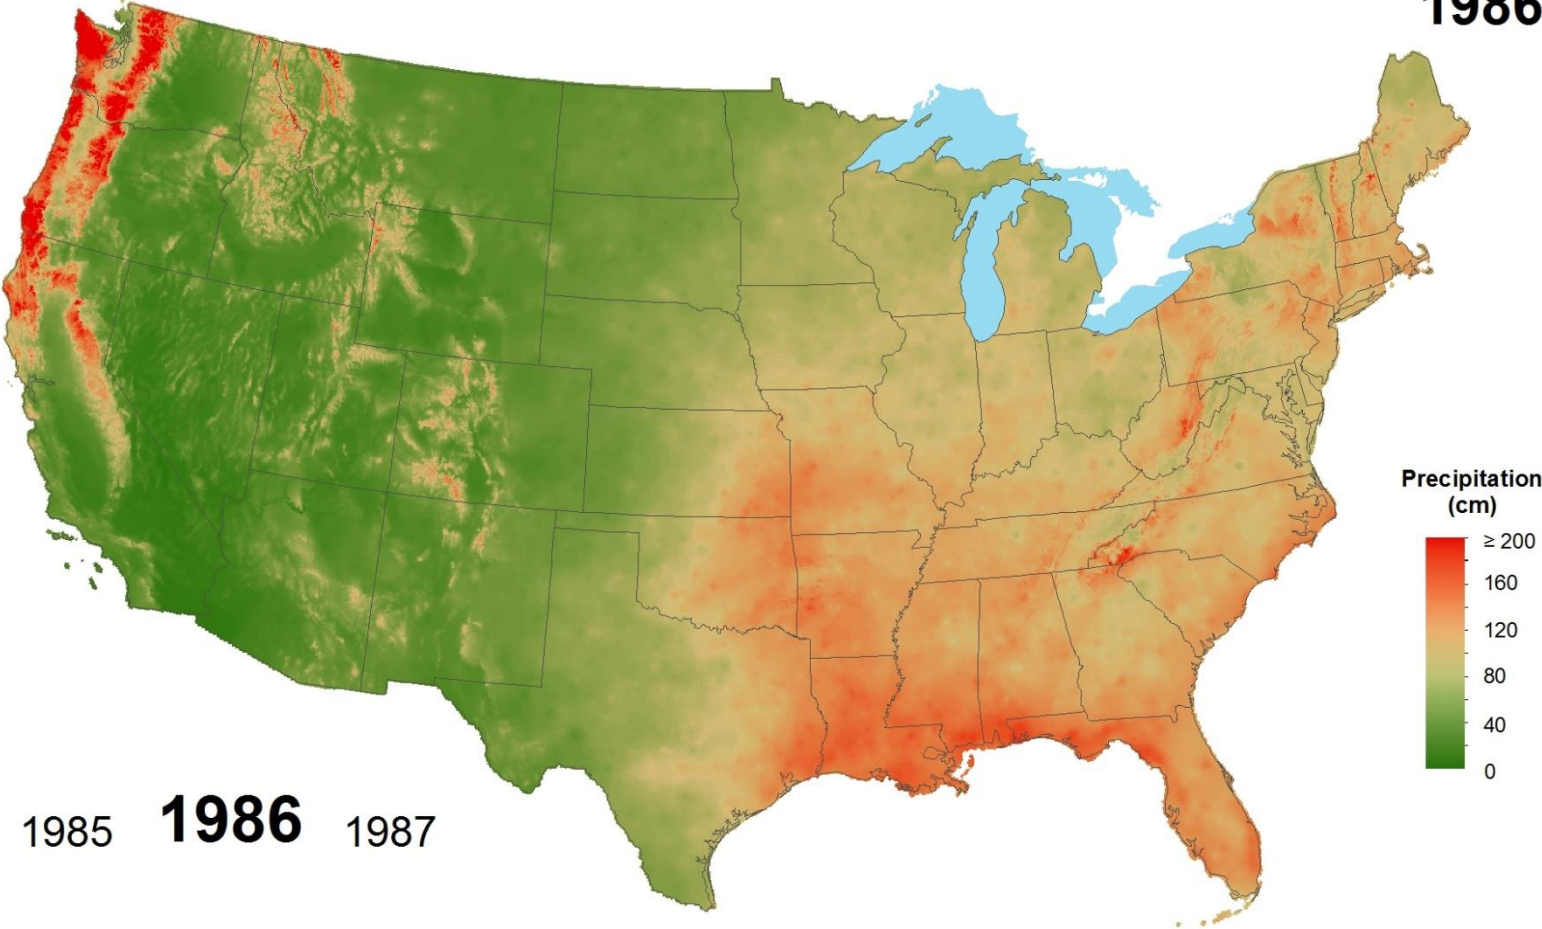

Total Precipitation 1986

National Atmospheric Deposition Program/National Trends Network
<http://nadp.isws.illinois.edu>

Total Precipitation 1987

1986 **1987** 1988

National Atmospheric Deposition Program/National Trends Network
<http://nadp.isws.illinois.edu>

Total Precipitation 1988

1987 **1988** 1989

National Atmospheric Deposition Program/National Trends Network
<http://nadp.isws.illinois.edu>

Total Precipitation 1989

1988 **1989** 1990

National Atmospheric Deposition Program/National Trends Network
<http://nadp.isws.illinois.edu>