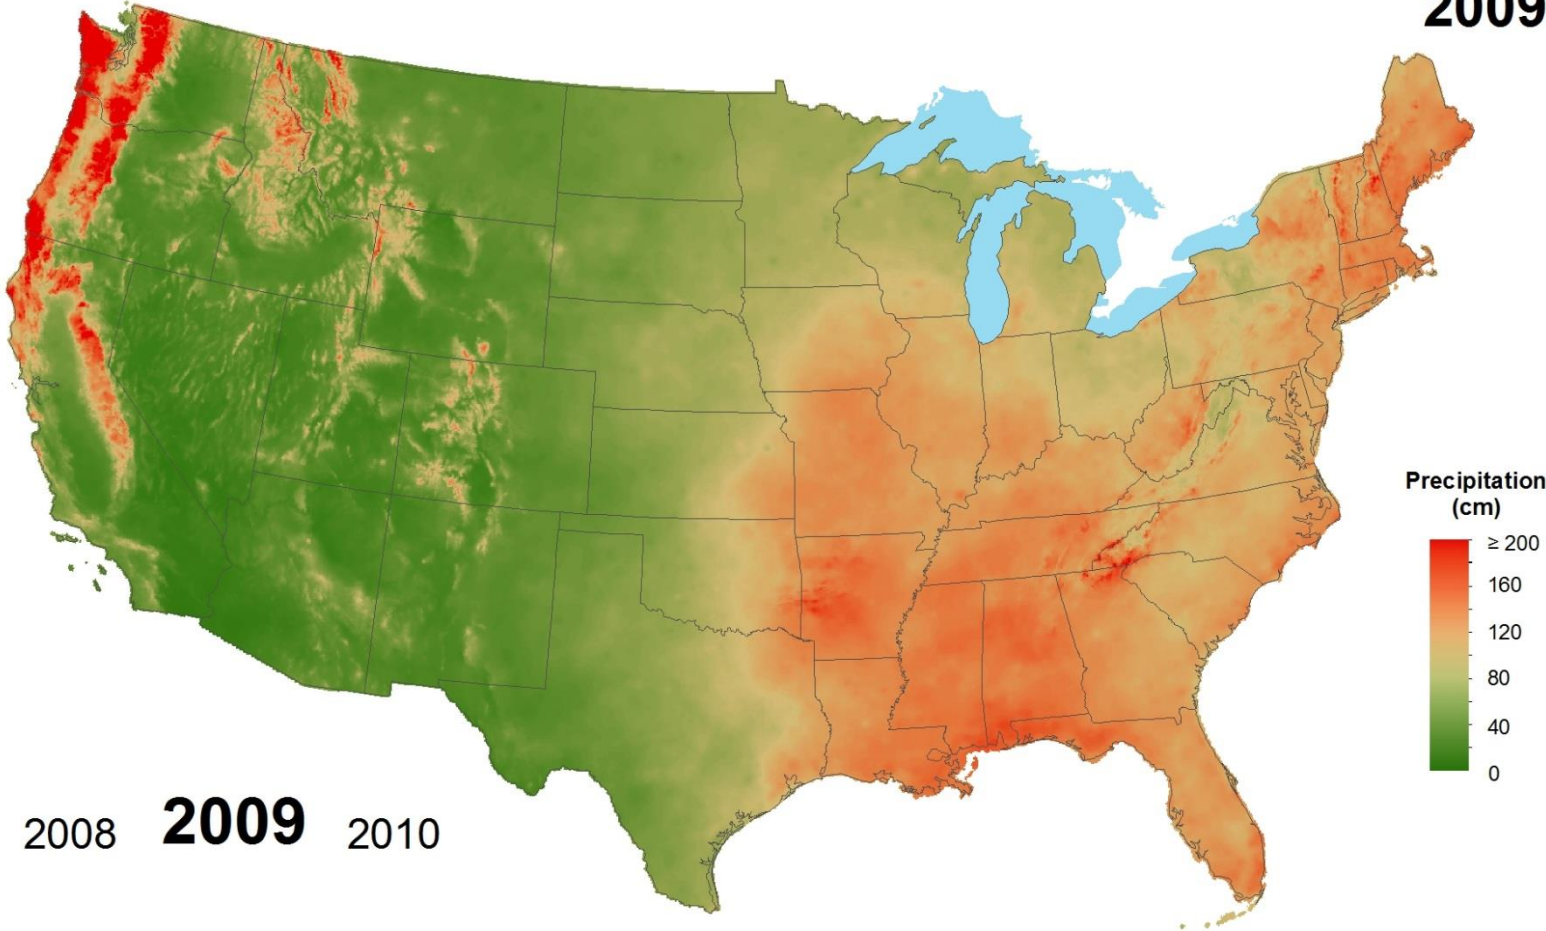

Total Precipitation 2009

National Atmospheric Deposition Program/National Trends Network
<http://nadp.isws.illinois.edu>