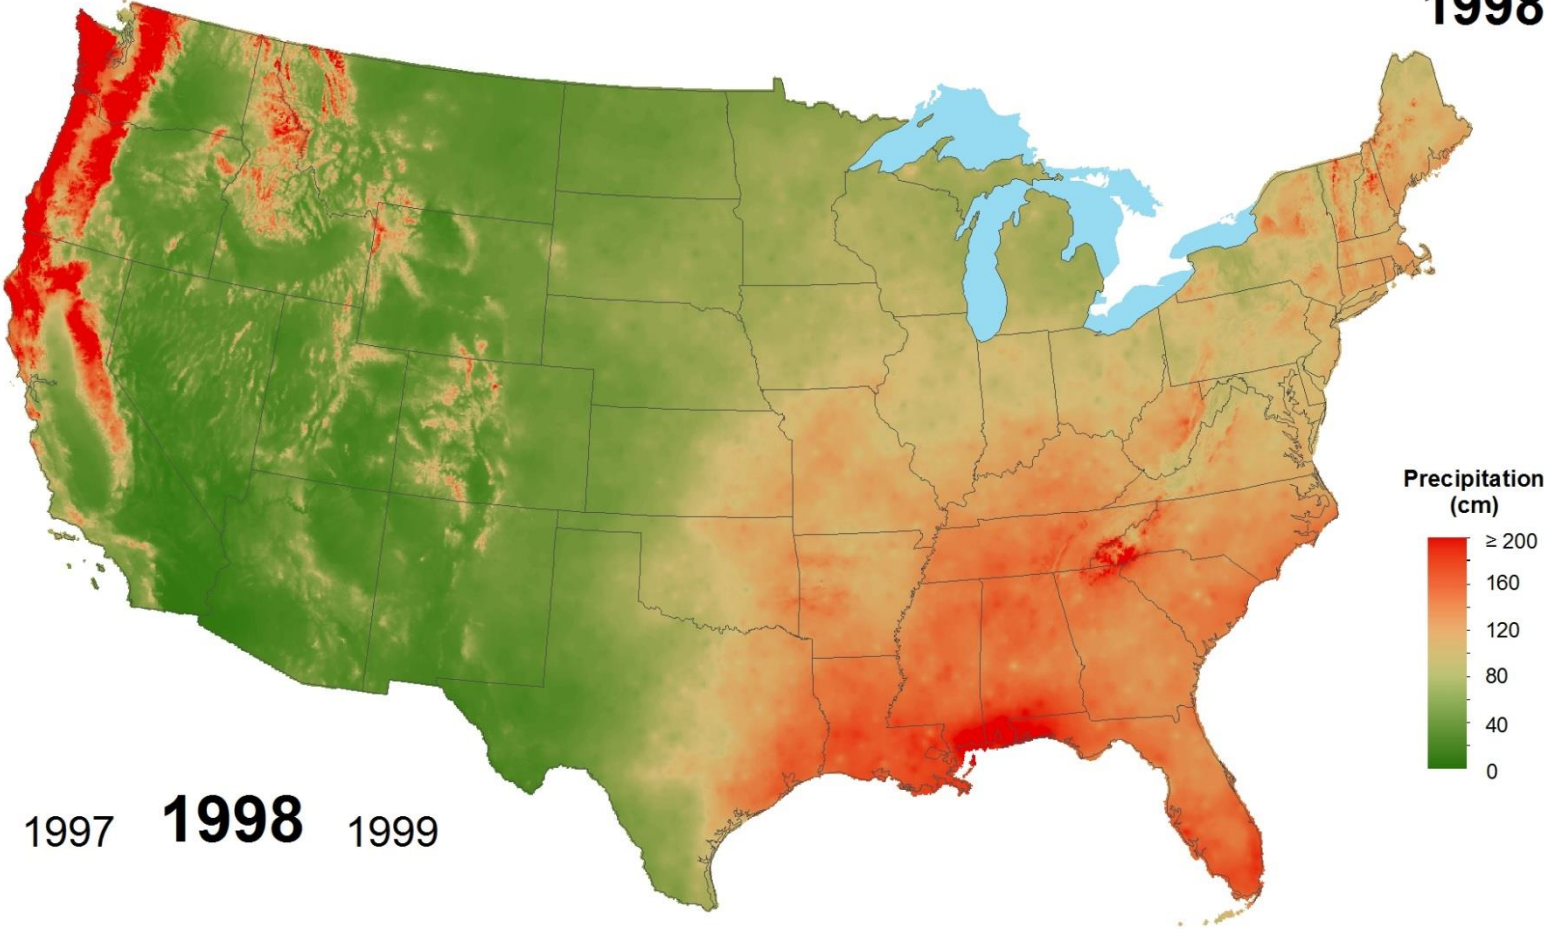

Total Precipitation 1998

National Atmospheric Deposition Program/National Trends Network
<http://nadp.isws.illinois.edu>