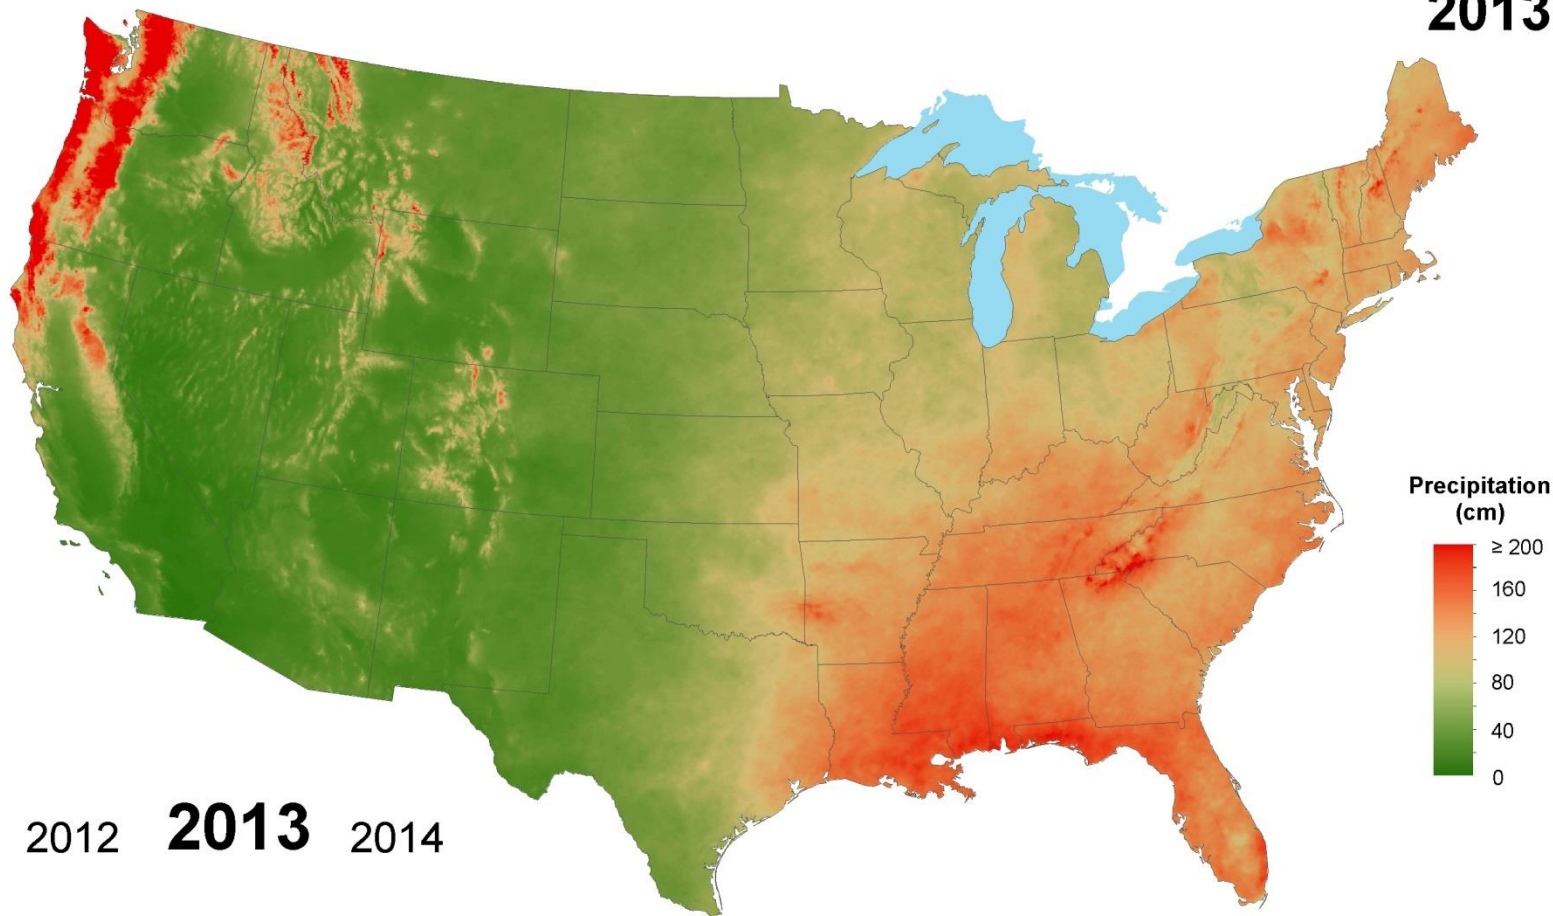

Total Precipitation 2013

2012 **2013** 2014

National Atmospheric Deposition Program/National Trends Network
<http://nadp.slh.wisc.edu>