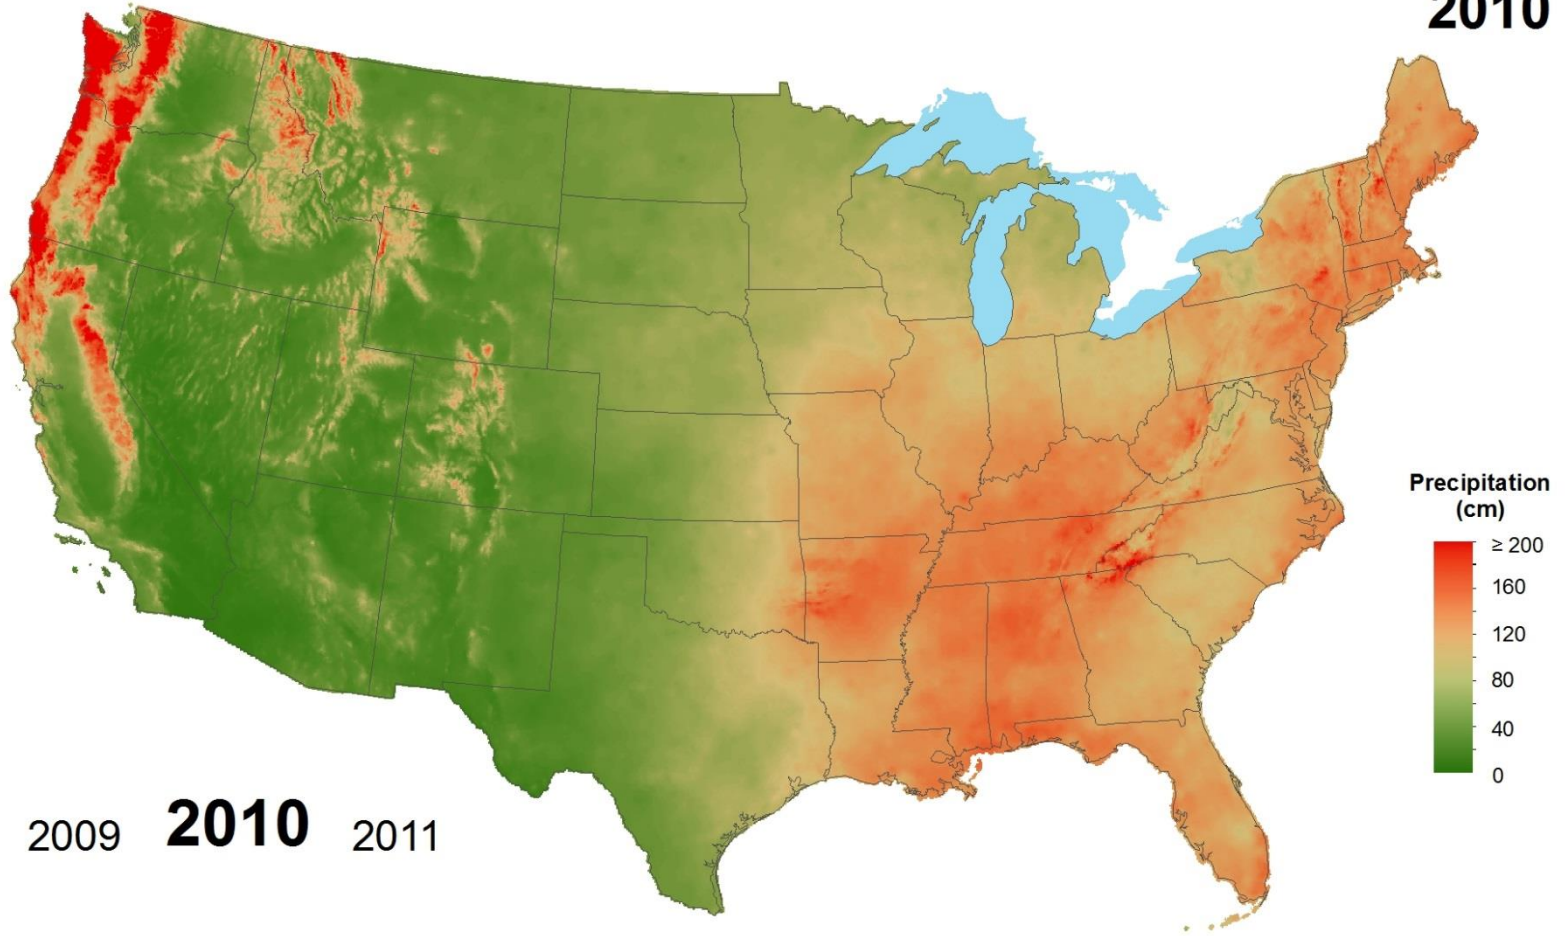

Total Precipitation 2010

2009 **2010** 2011

National Atmospheric Deposition Program/National Trends Network
<http://nadp.isws.illinois.edu>