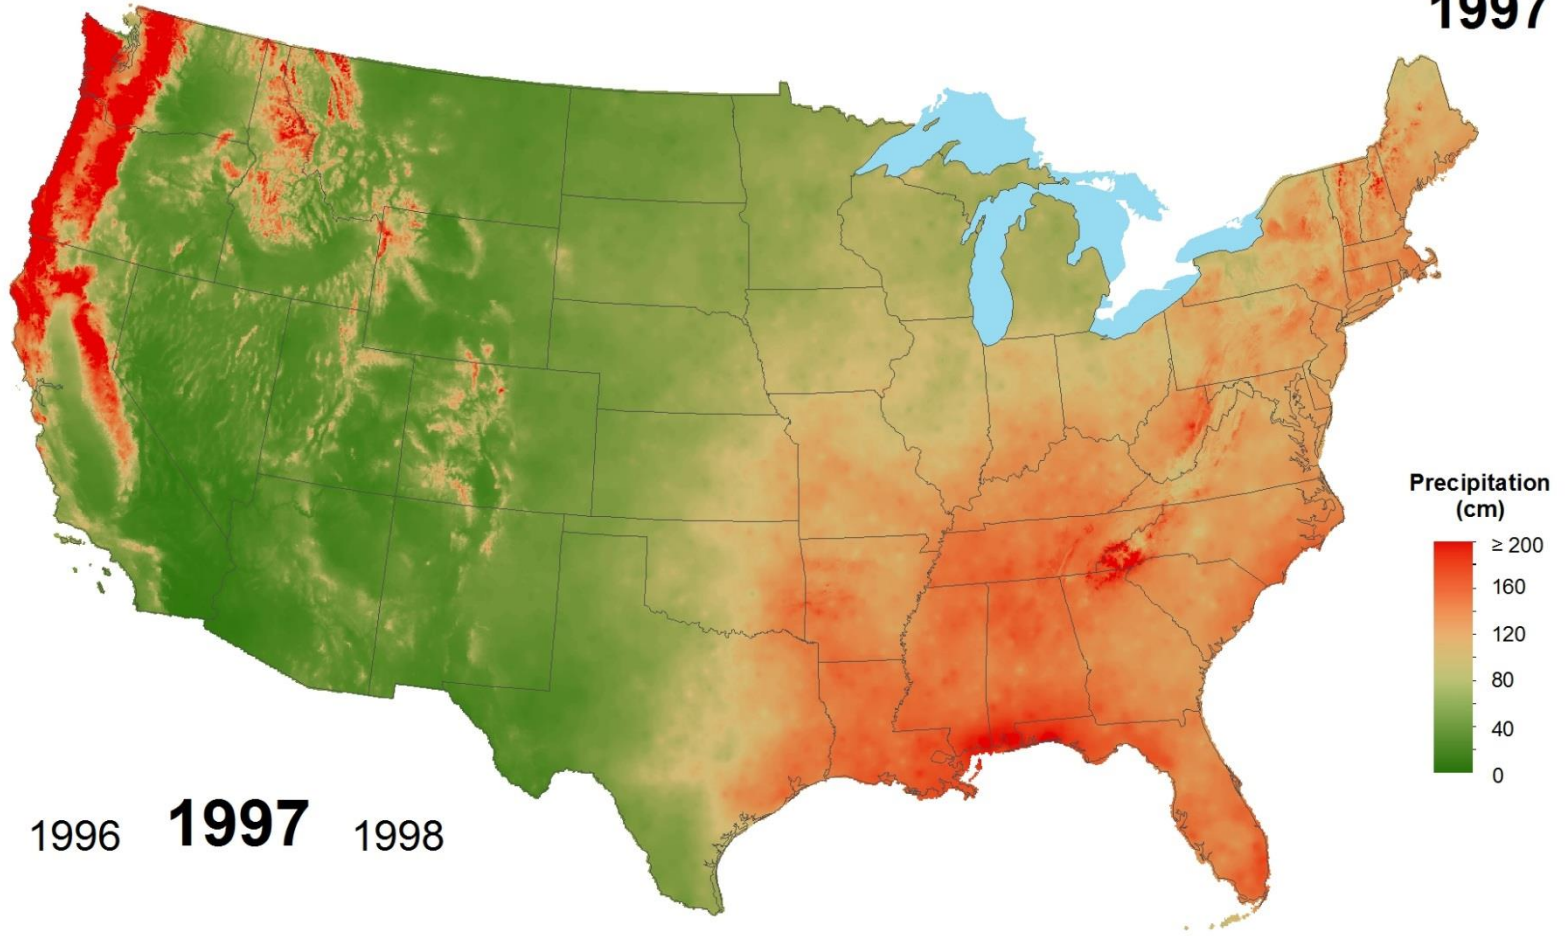

Total Precipitation 1997

1996 **1997** 1998

National Atmospheric Deposition Program/National Trends Network
<http://nadp.isws.illinois.edu>