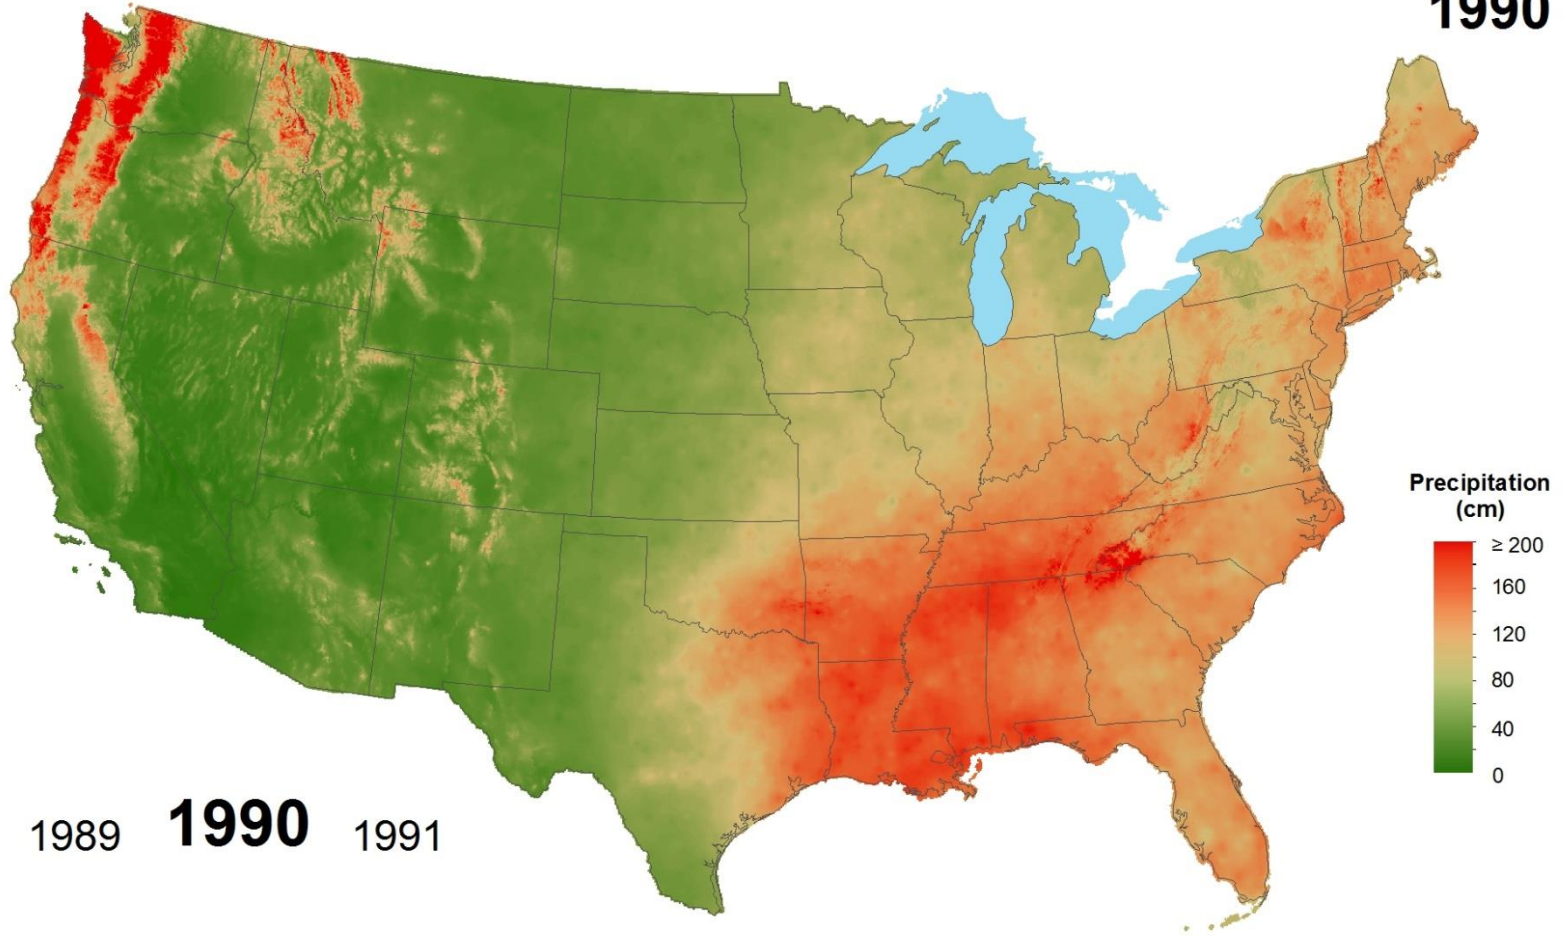

Total Precipitation 1990

1989 **1990** 1991

National Atmospheric Deposition Program/National Trends Network
<http://nadp.isws.illinois.edu>