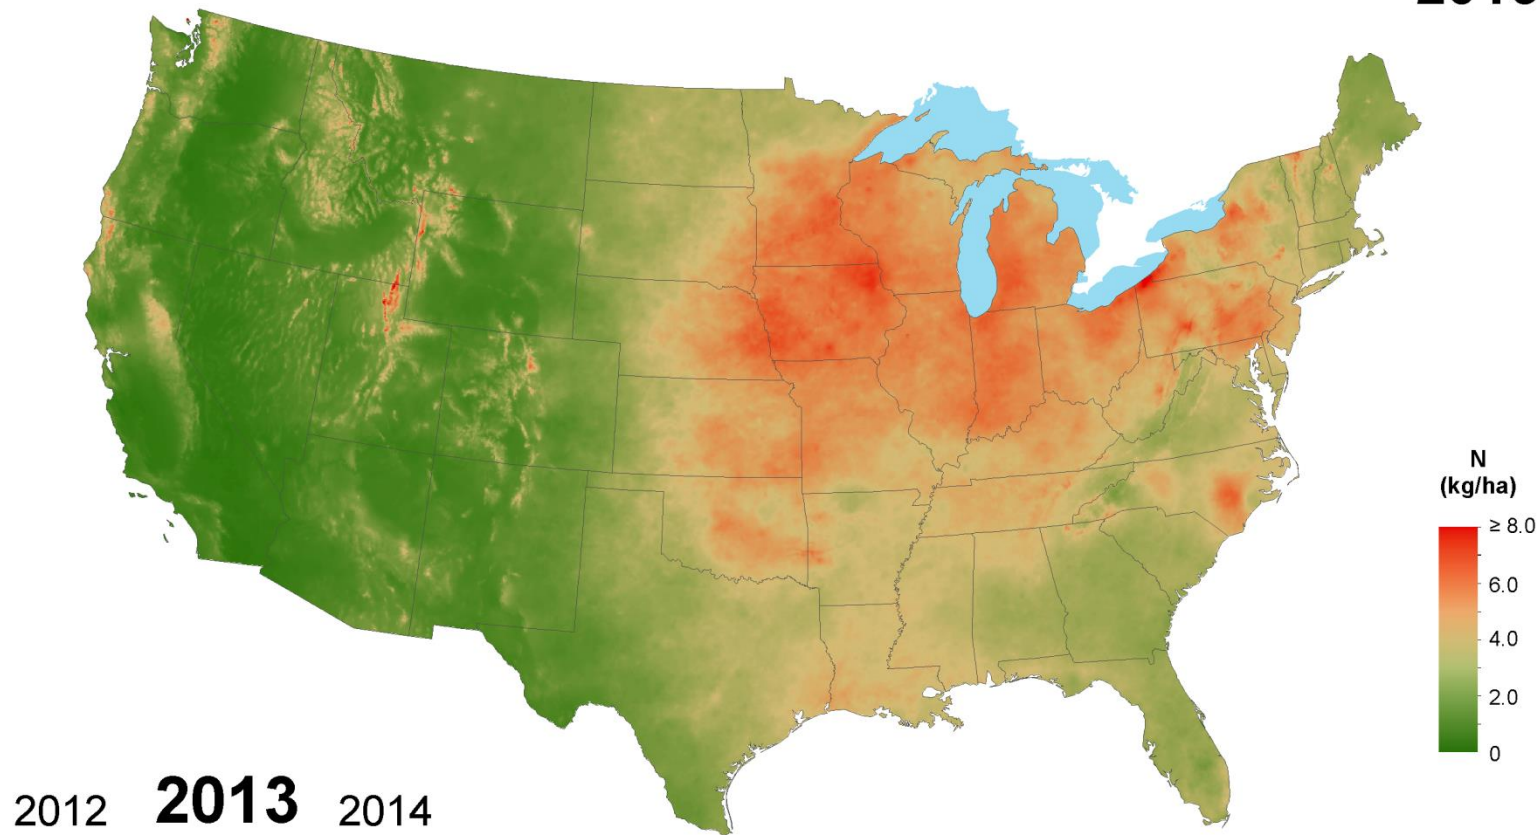

Inorganic Nitrogen Wet Deposition 2013

National Atmospheric Deposition Program/National Trends Network
<http://nadp.slh.wisc.edu>