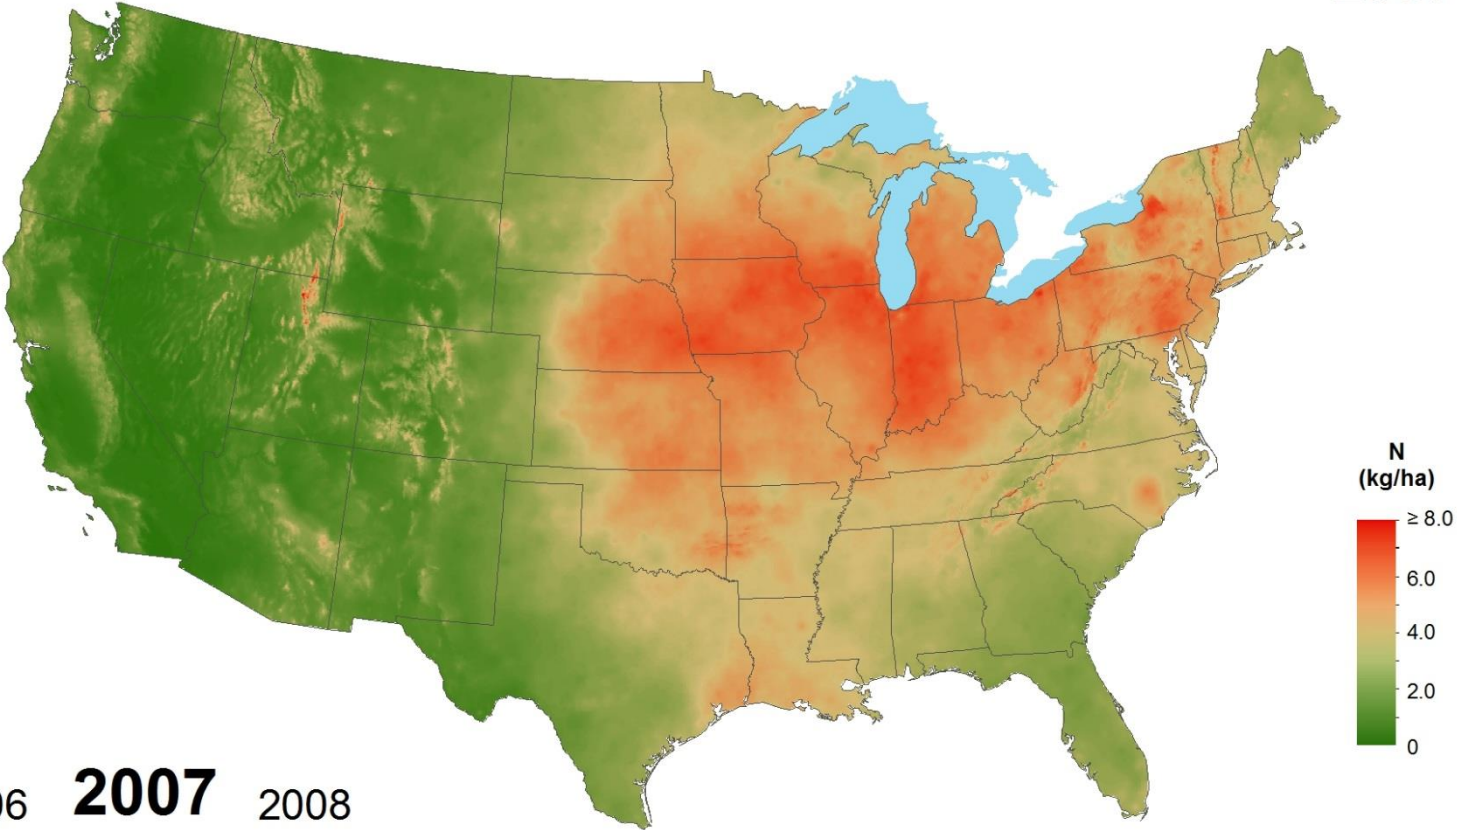

Inorganic Nitrogen Wet Deposition 2007

National Atmospheric Deposition Program/National Trends Network
<http://nadp.isws.illinois.edu>