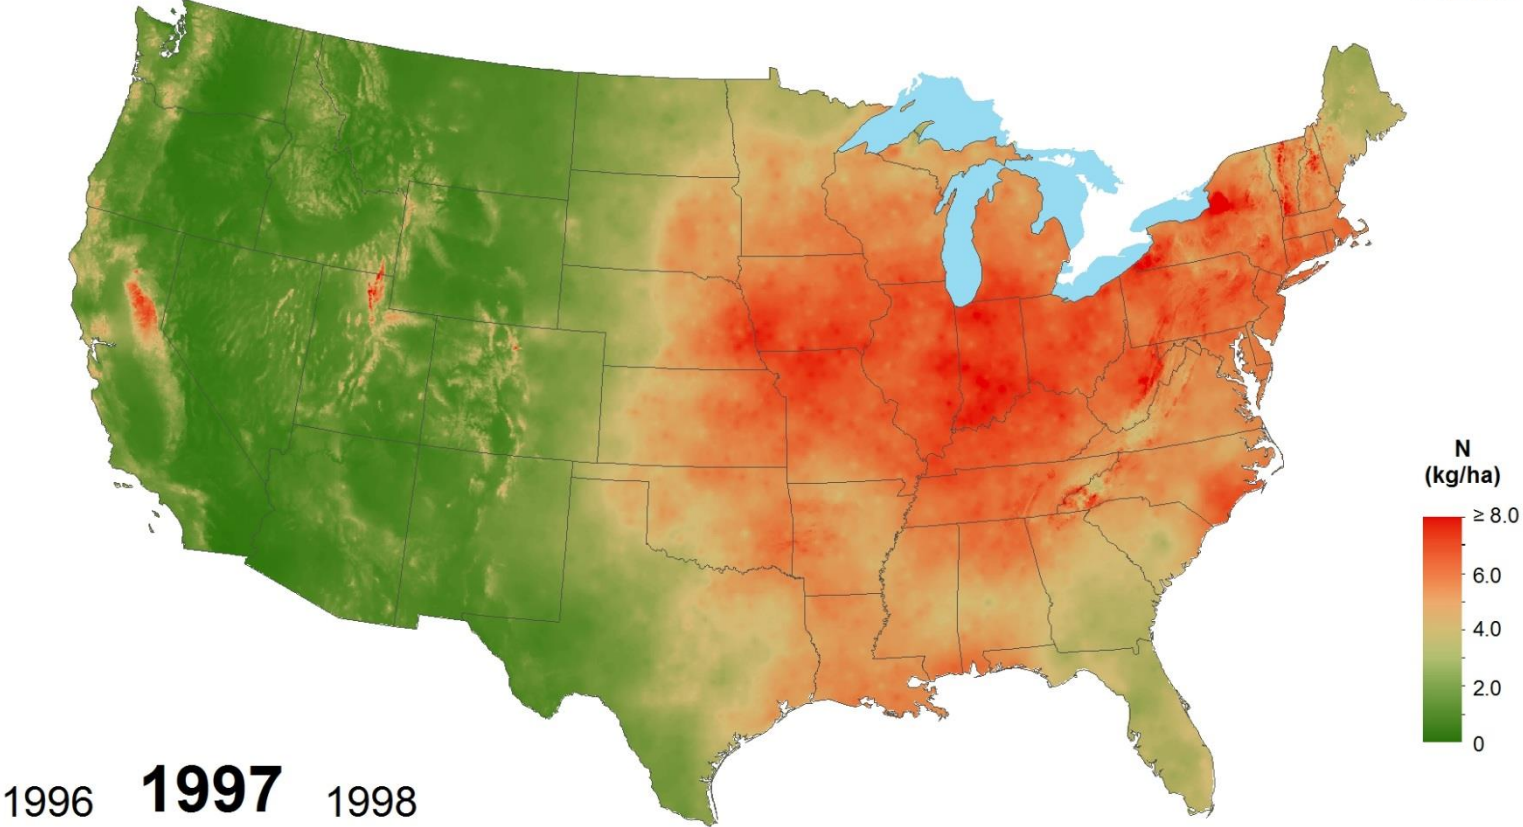

Inorganic Nitrogen Wet Deposition 1997

National Atmospheric Deposition Program/National Trends Network
<http://nadp.isws.illinois.edu>