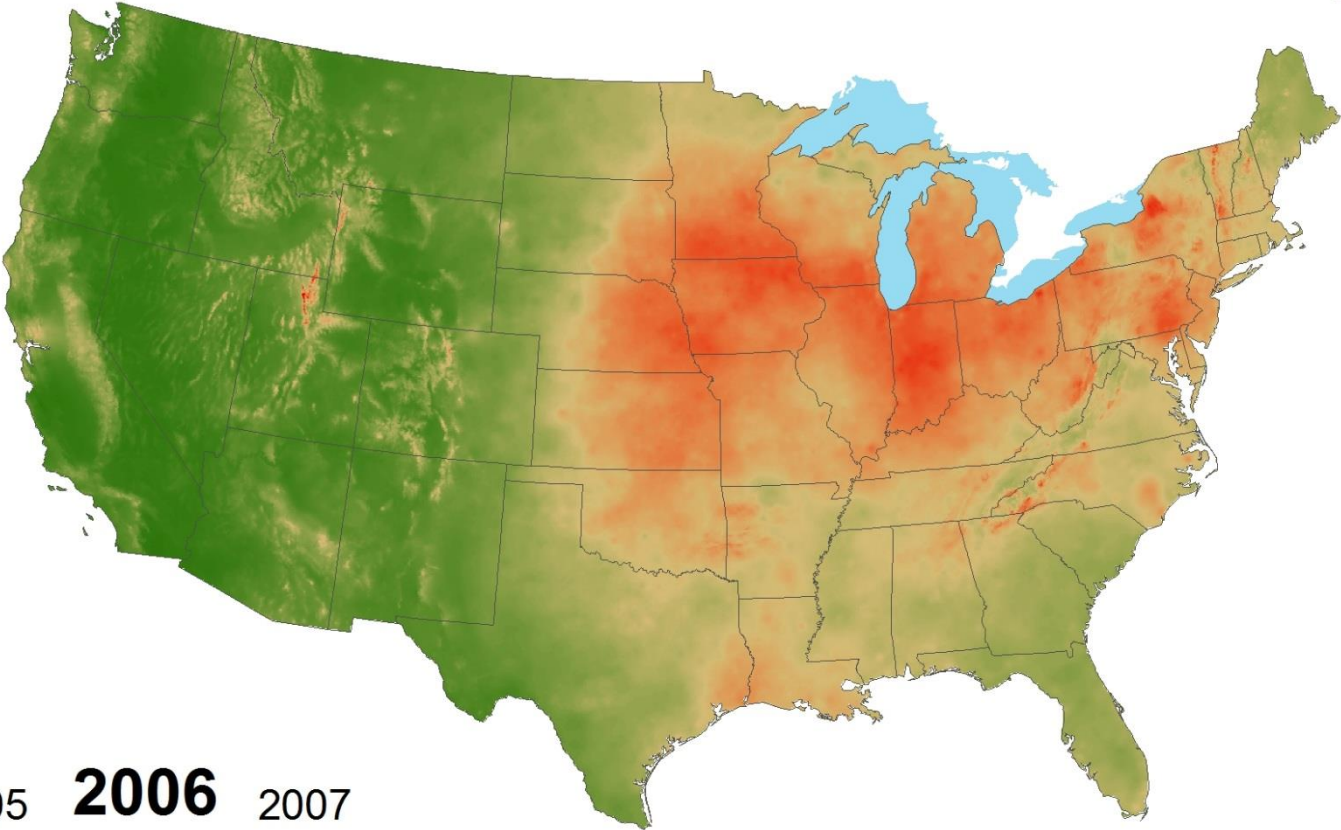

Inorganic Nitrogen Wet Deposition 2006

2005 **2006** 2007

National Atmospheric Deposition Program/National Trends Network
<http://nadp.isws.illinois.edu>