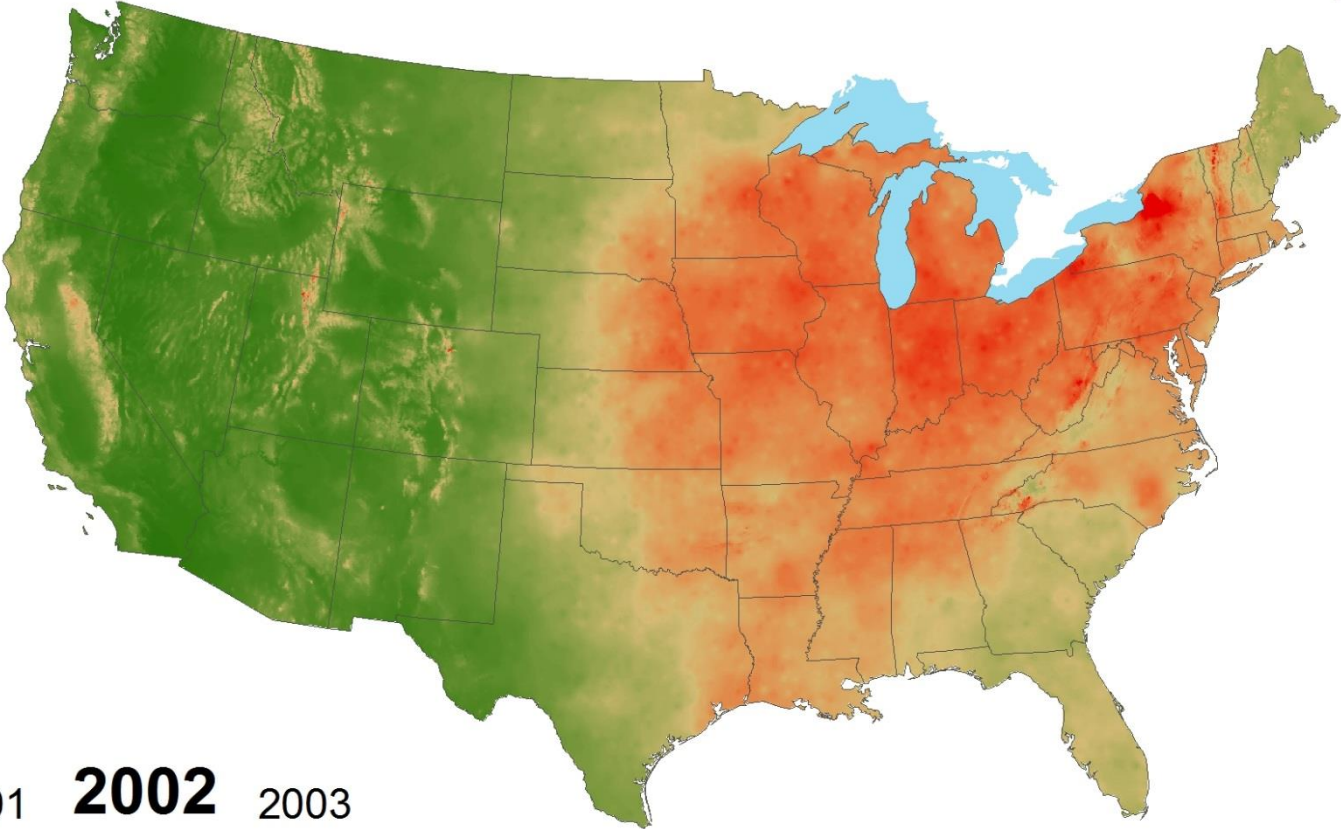

Inorganic Nitrogen Wet Deposition 2002

2001 **2002** 2003

National Atmospheric Deposition Program/National Trends Network
<http://nadp.isws.illinois.edu>