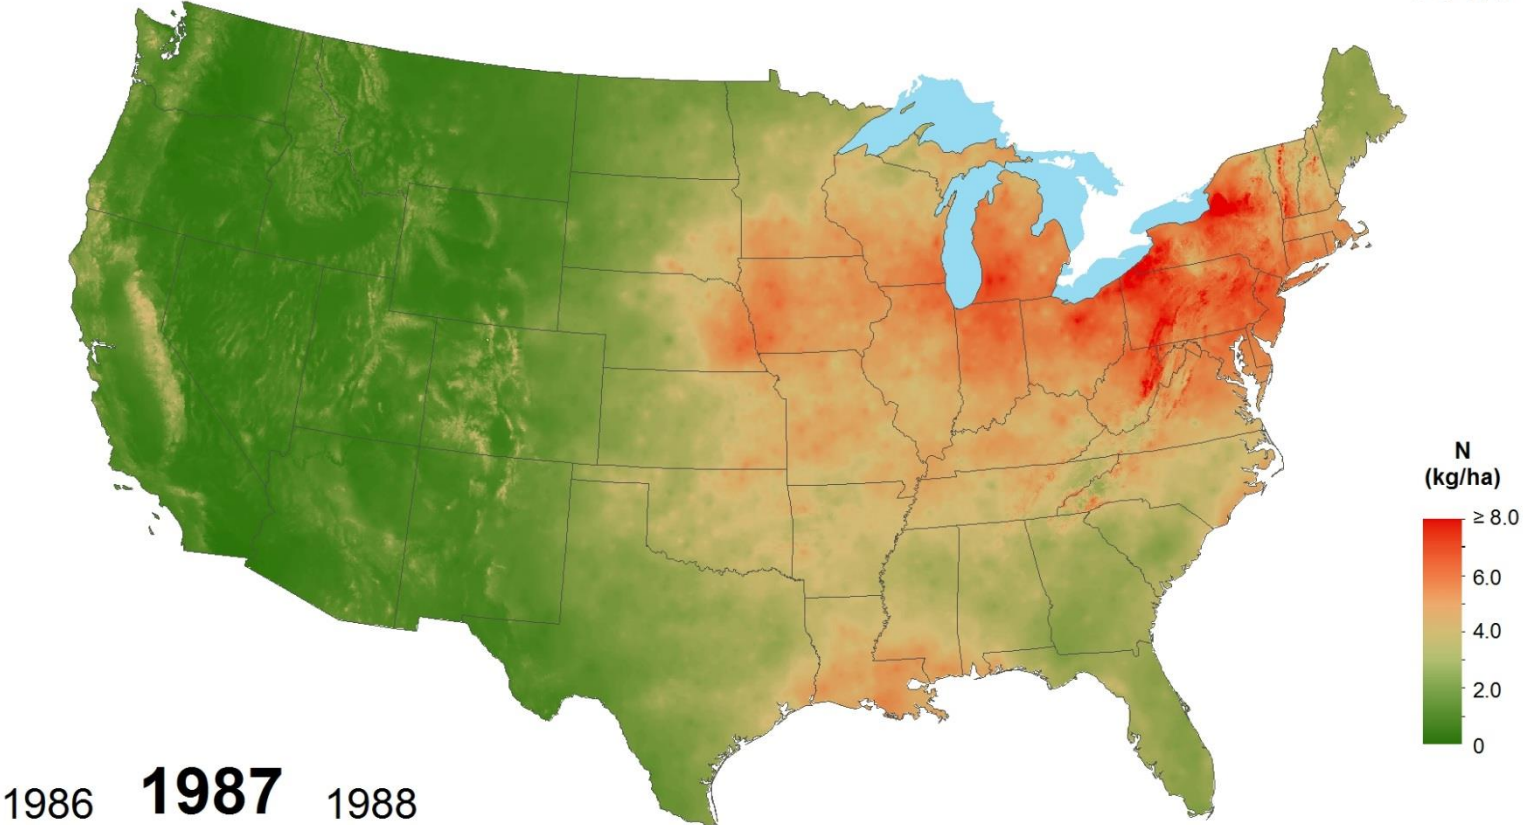

Inorganic Nitrogen Wet Deposition 1987

National Atmospheric Deposition Program/National Trends Network
<http://nadp.isws.illinois.edu>