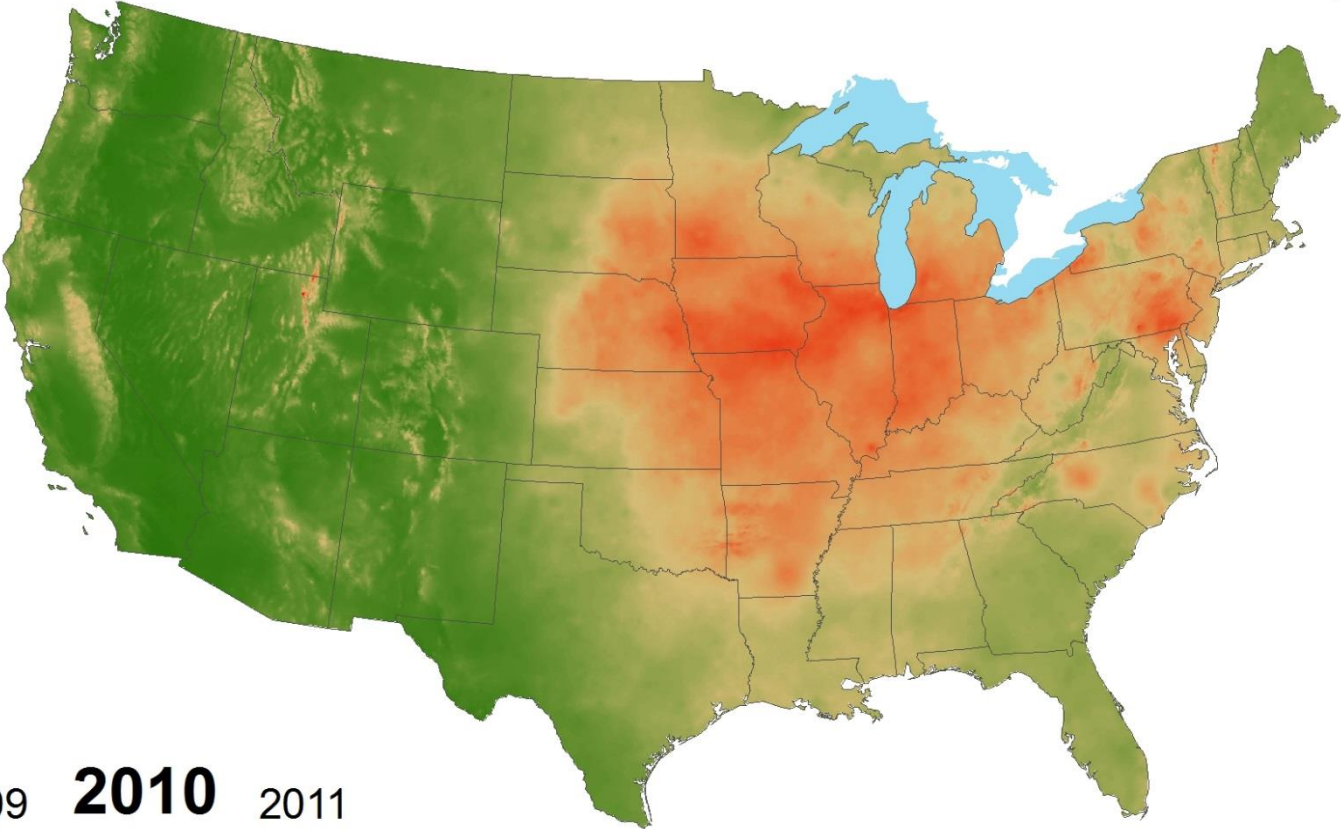

Inorganic Nitrogen Wet Deposition 2010

2009 **2010** 2011

National Atmospheric Deposition Program/National Trends Network
<http://nadp.isws.illinois.edu>