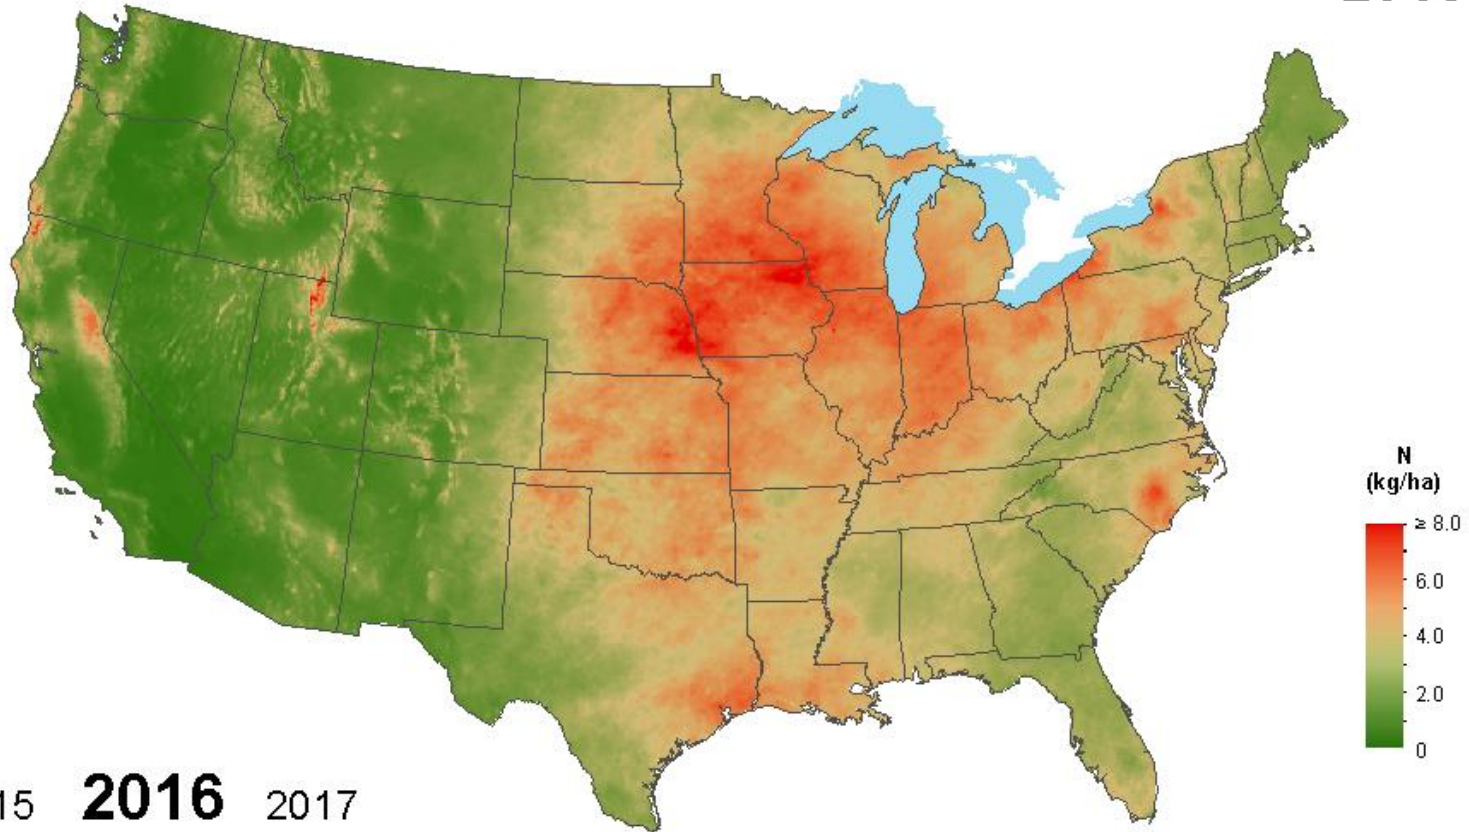

Inorganic Nitrogen Wet Deposition 2016

National Atmospheric Deposition Program/National Trends Network
<http://nadp.slh.wisc.edu>