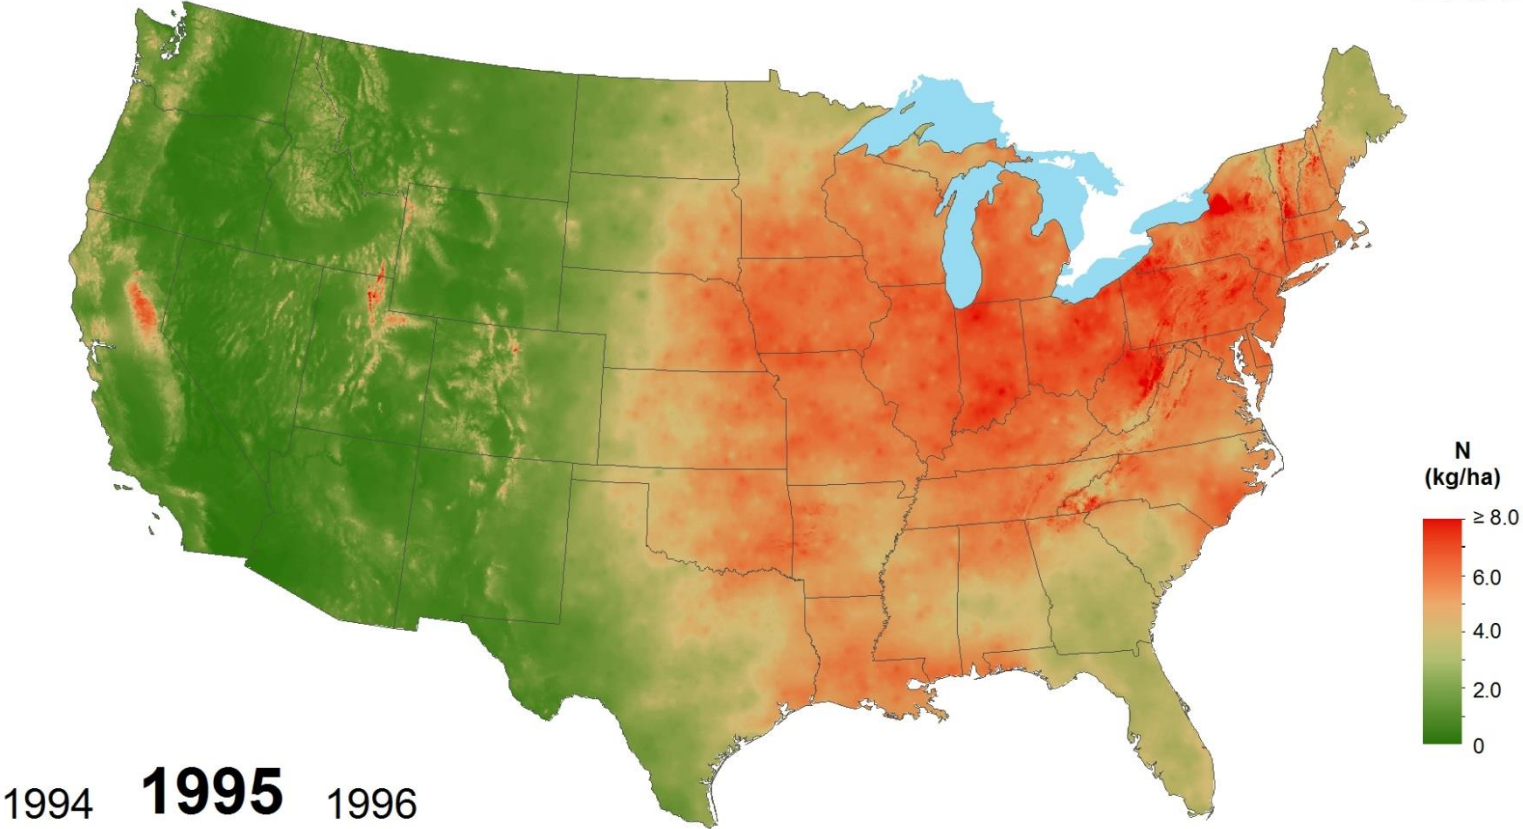

Inorganic Nitrogen Wet Deposition 1995

National Atmospheric Deposition Program/National Trends Network
<http://nadp.isws.illinois.edu>