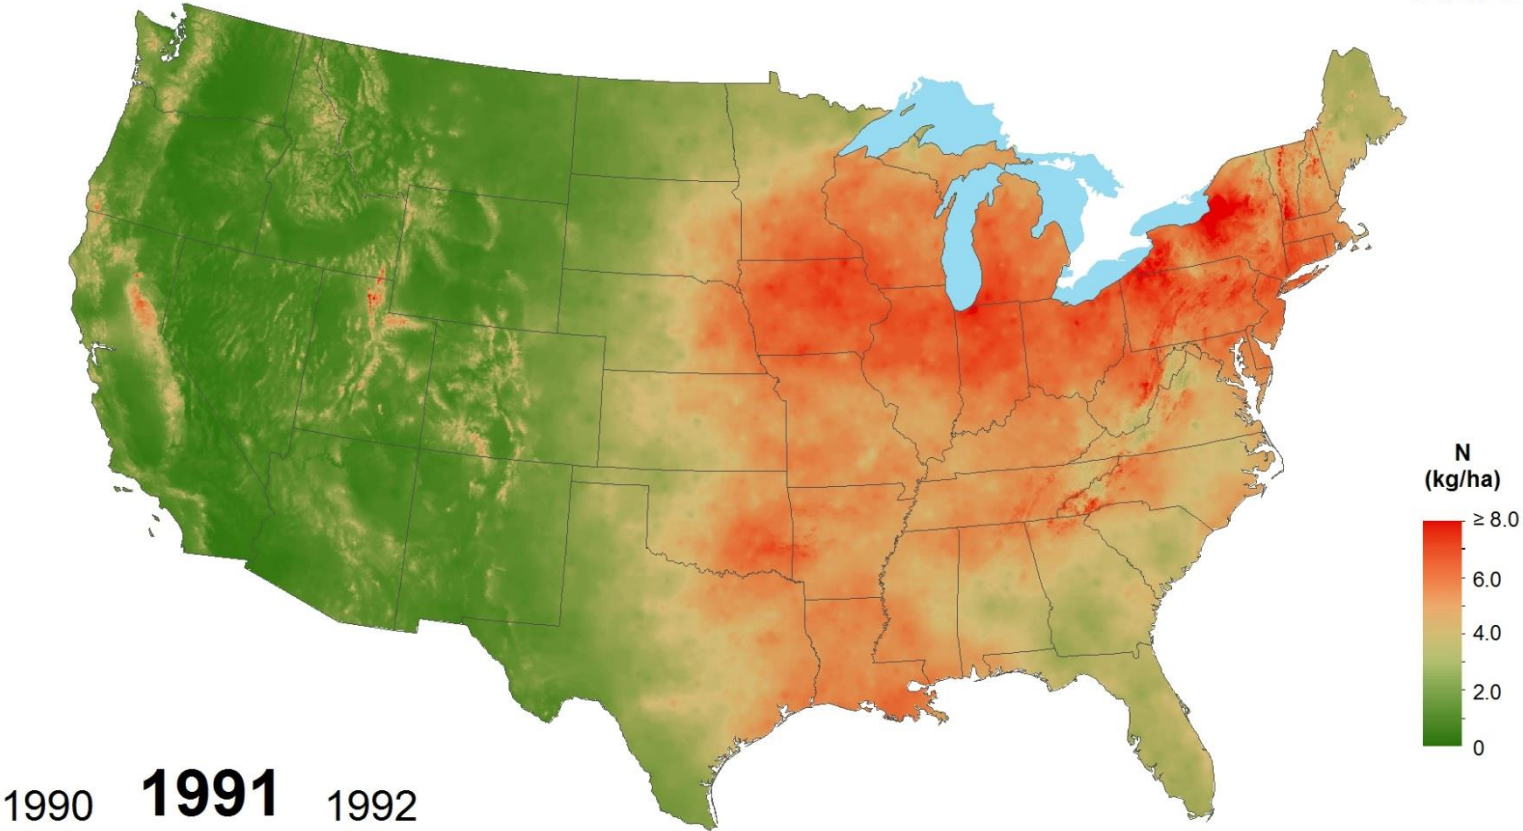

Inorganic Nitrogen Wet Deposition 1991

National Atmospheric Deposition Program/National Trends Network
<http://nadp.isws.illinois.edu>