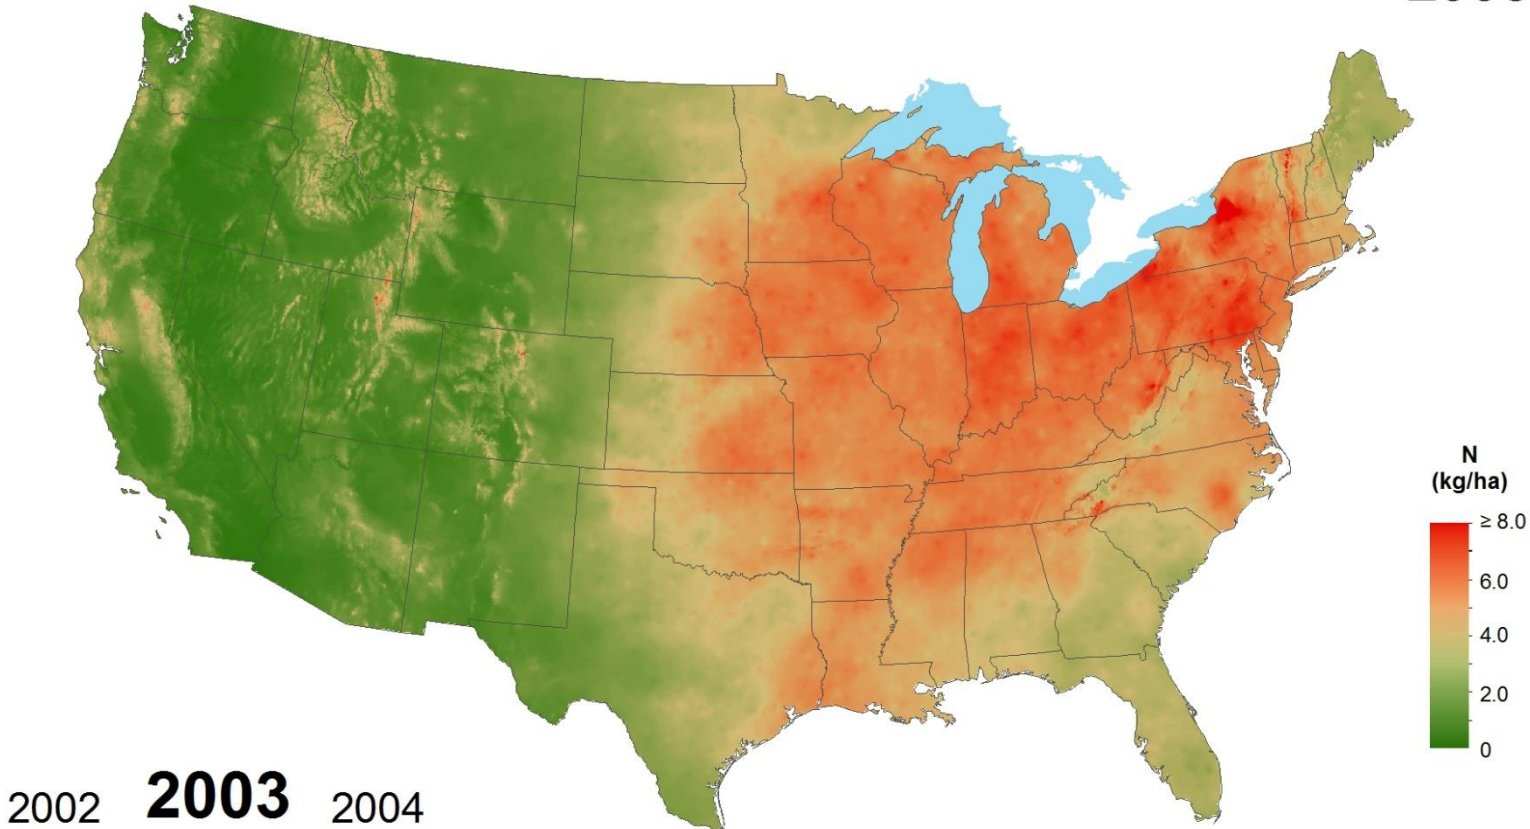

Inorganic Nitrogen Wet Deposition 2003

National Atmospheric Deposition Program/National Trends Network
<http://nadp.isws.illinois.edu>