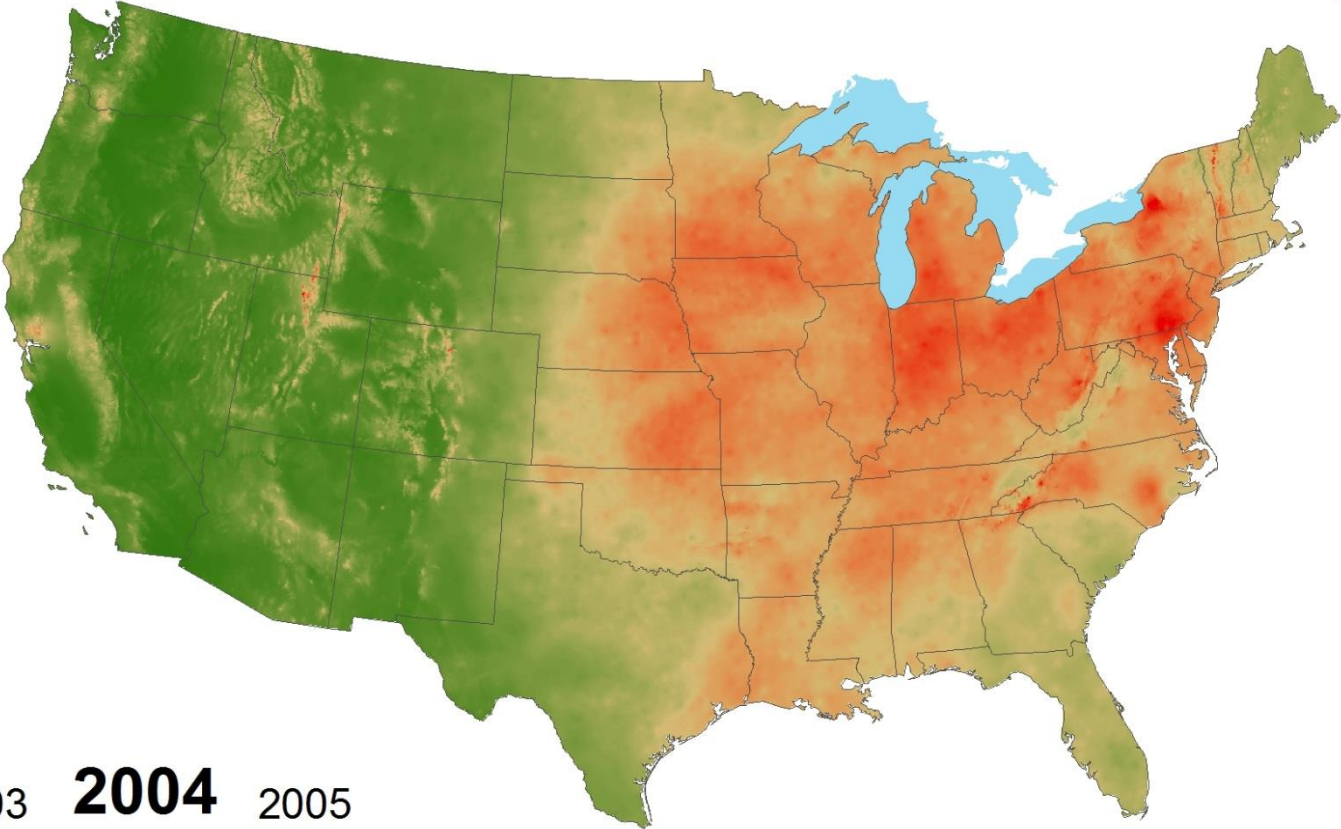

Inorganic Nitrogen Wet Deposition 2004

2003 **2004** 2005

National Atmospheric Deposition Program/National Trends Network
<http://nadp.isws.illinois.edu>