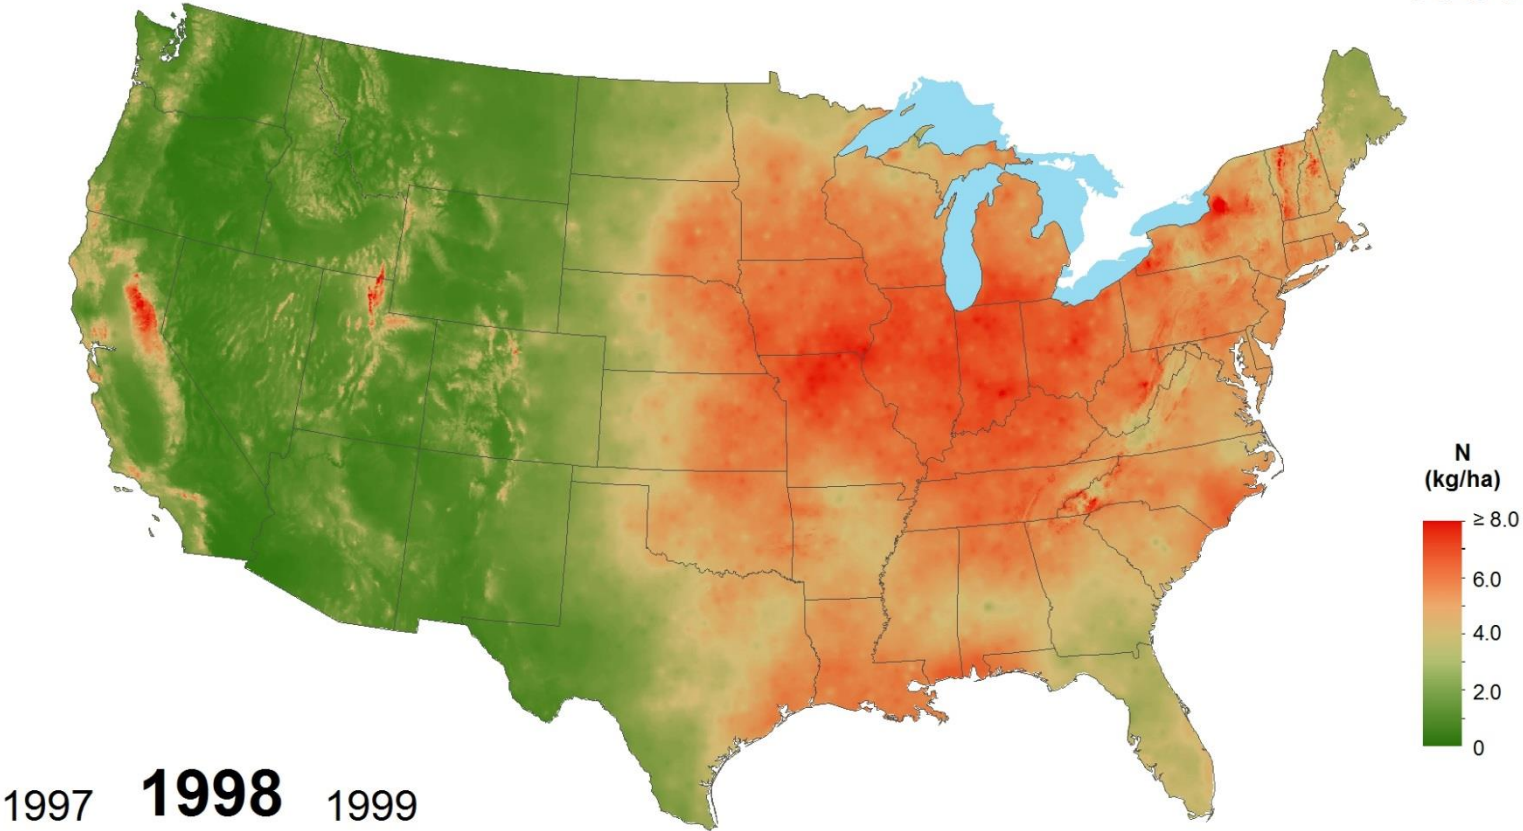

Inorganic Nitrogen Wet Deposition 1998

National Atmospheric Deposition Program/National Trends Network
<http://nadp.isws.illinois.edu>