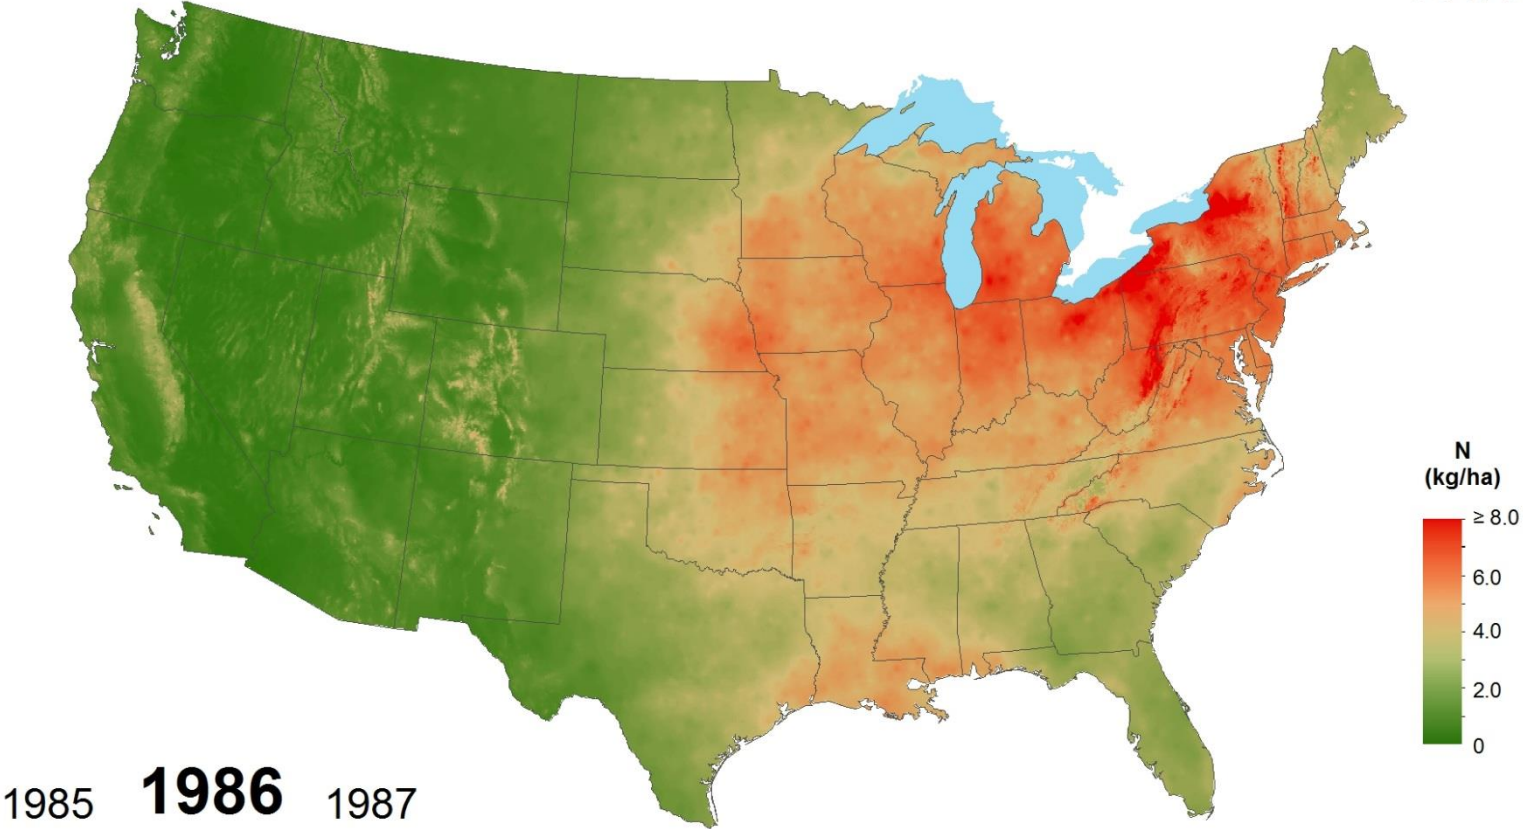

# Inorganic Nitrogen Wet Deposition 1986

National Atmospheric Deposition Program/National Trends Network  
<http://nadp.isws.illinois.edu>