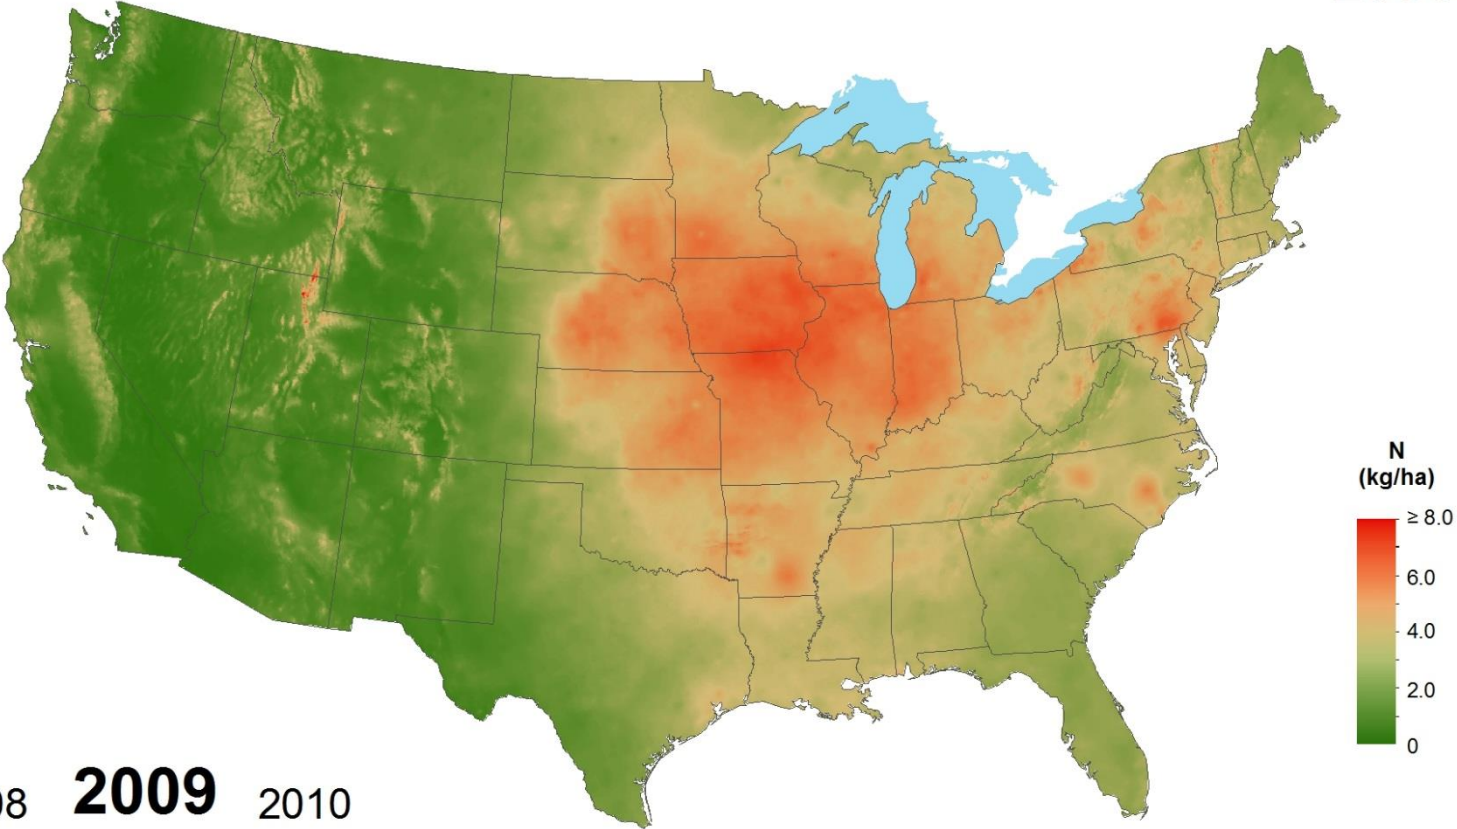

Inorganic Nitrogen Wet Deposition 2009

National Atmospheric Deposition Program/National Trends Network
<http://nadp.isws.illinois.edu>