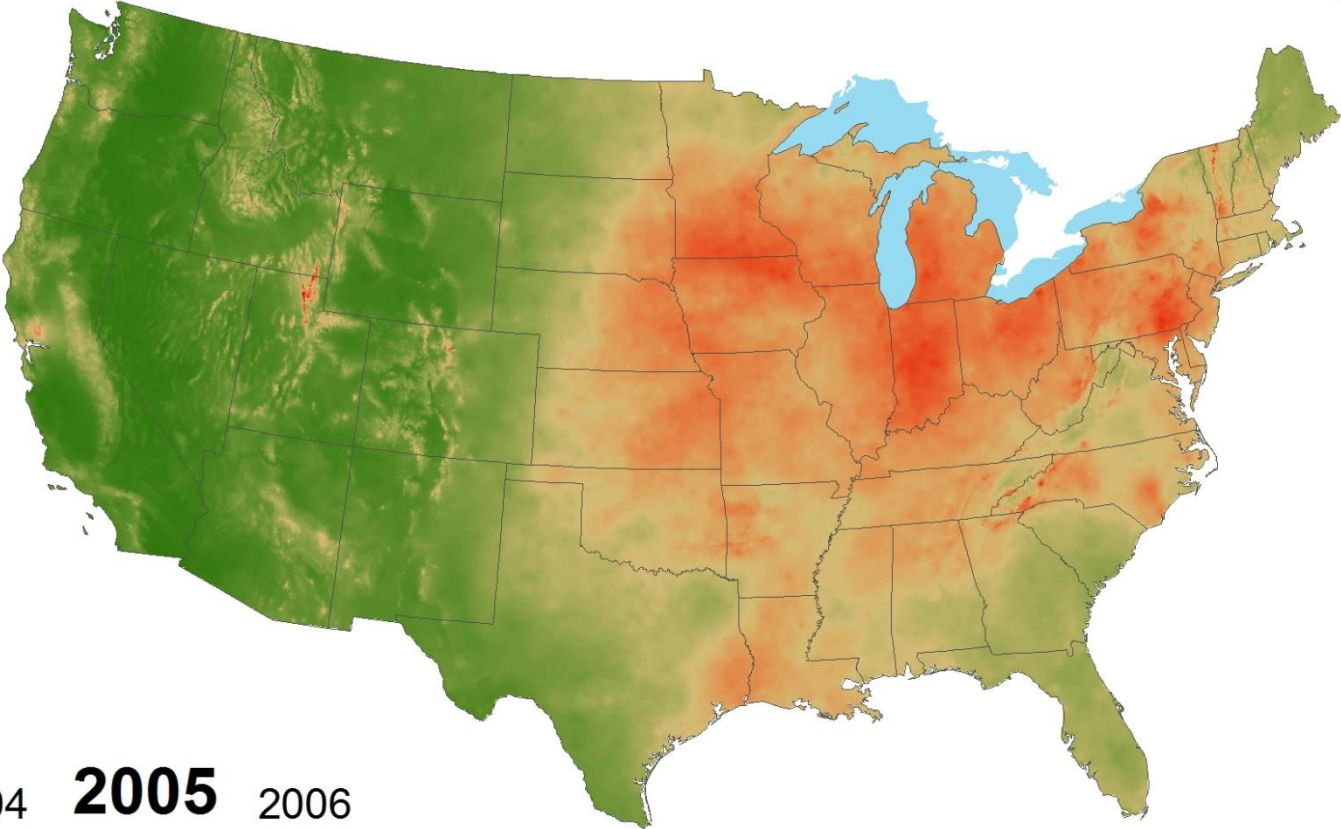

Inorganic Nitrogen Wet Deposition 2005

2004 **2005** 2006

National Atmospheric Deposition Program/National Trends Network
<http://nadp.isws.illinois.edu>