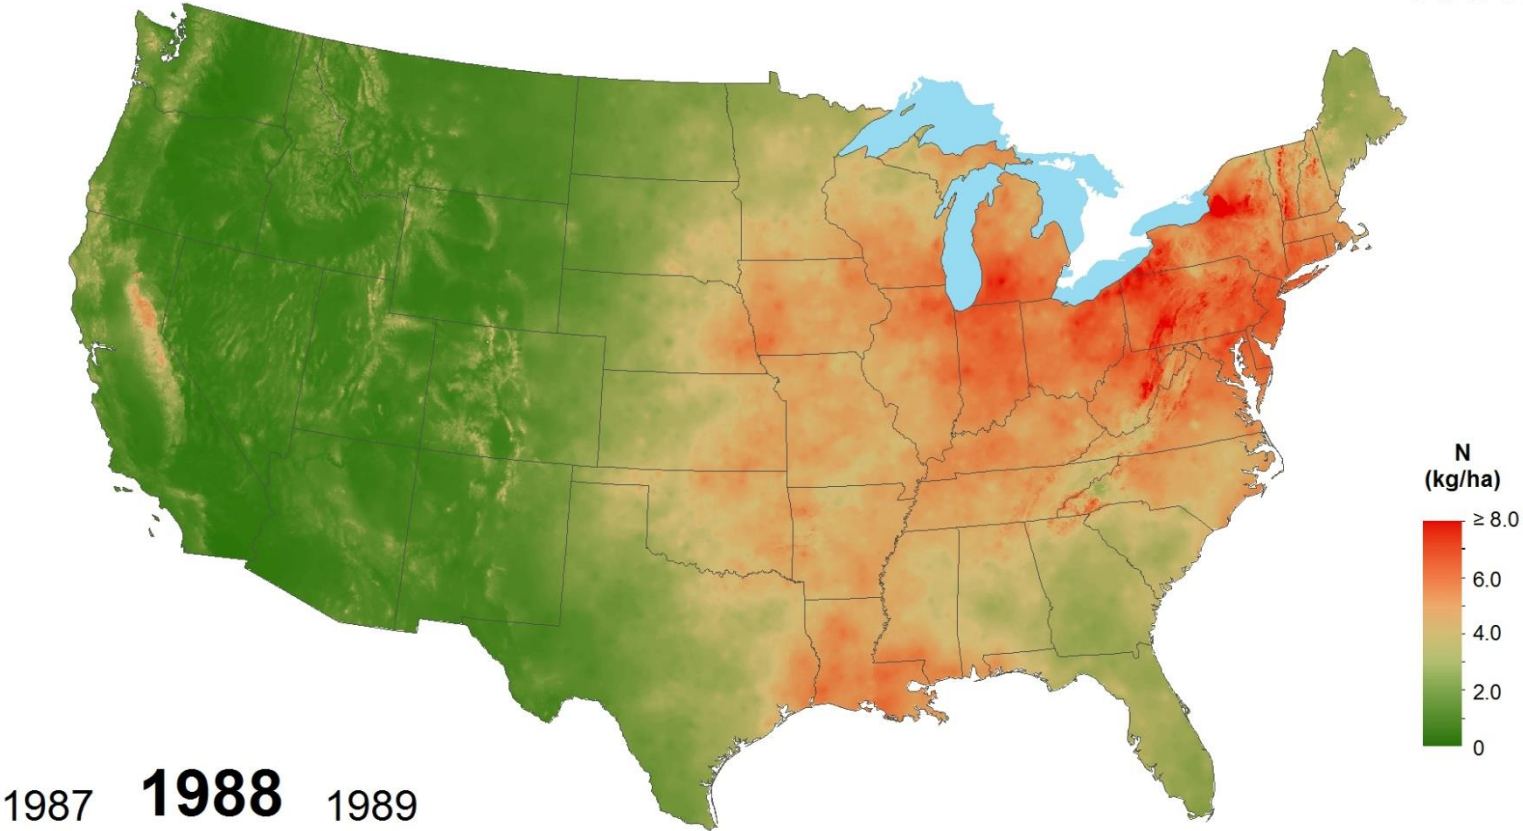

Inorganic Nitrogen Wet Deposition 1988

National Atmospheric Deposition Program/National Trends Network
<http://nadp.isws.illinois.edu>