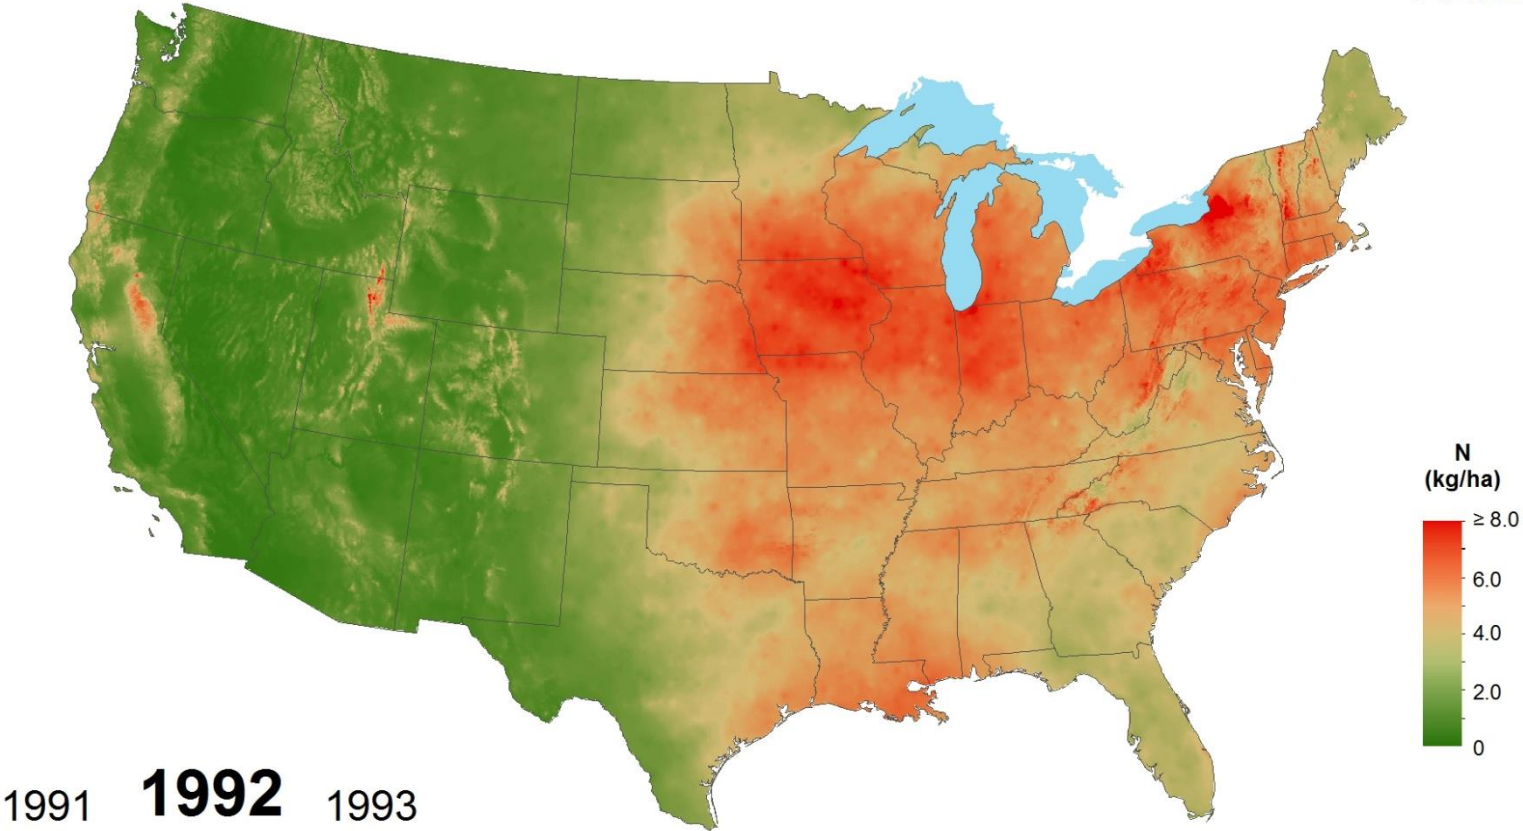

Inorganic Nitrogen Wet Deposition 1992

National Atmospheric Deposition Program/National Trends Network
<http://nadp.isws.illinois.edu>