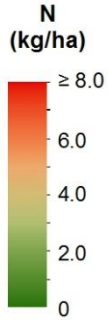

Inorganic Nitrogen Wet Deposition 2005

2004 **2005** 2006

National Atmospheric Deposition Program/National Trends Network
<http://nadp.isws.illinois.edu>