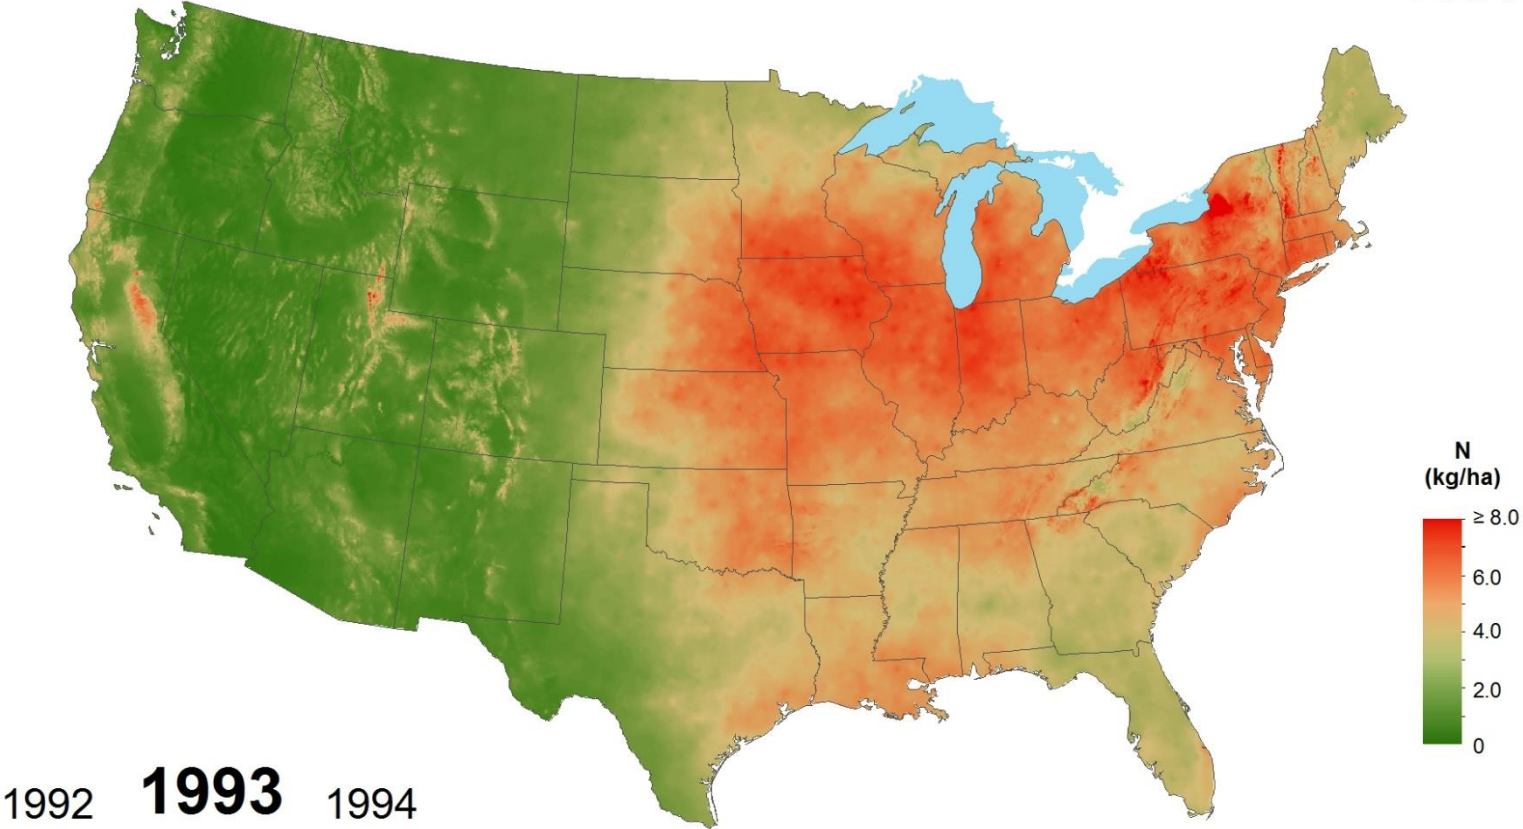

Inorganic Nitrogen Wet Deposition 1993

National Atmospheric Deposition Program/National Trends Network
<http://nadp.isws.illinois.edu>