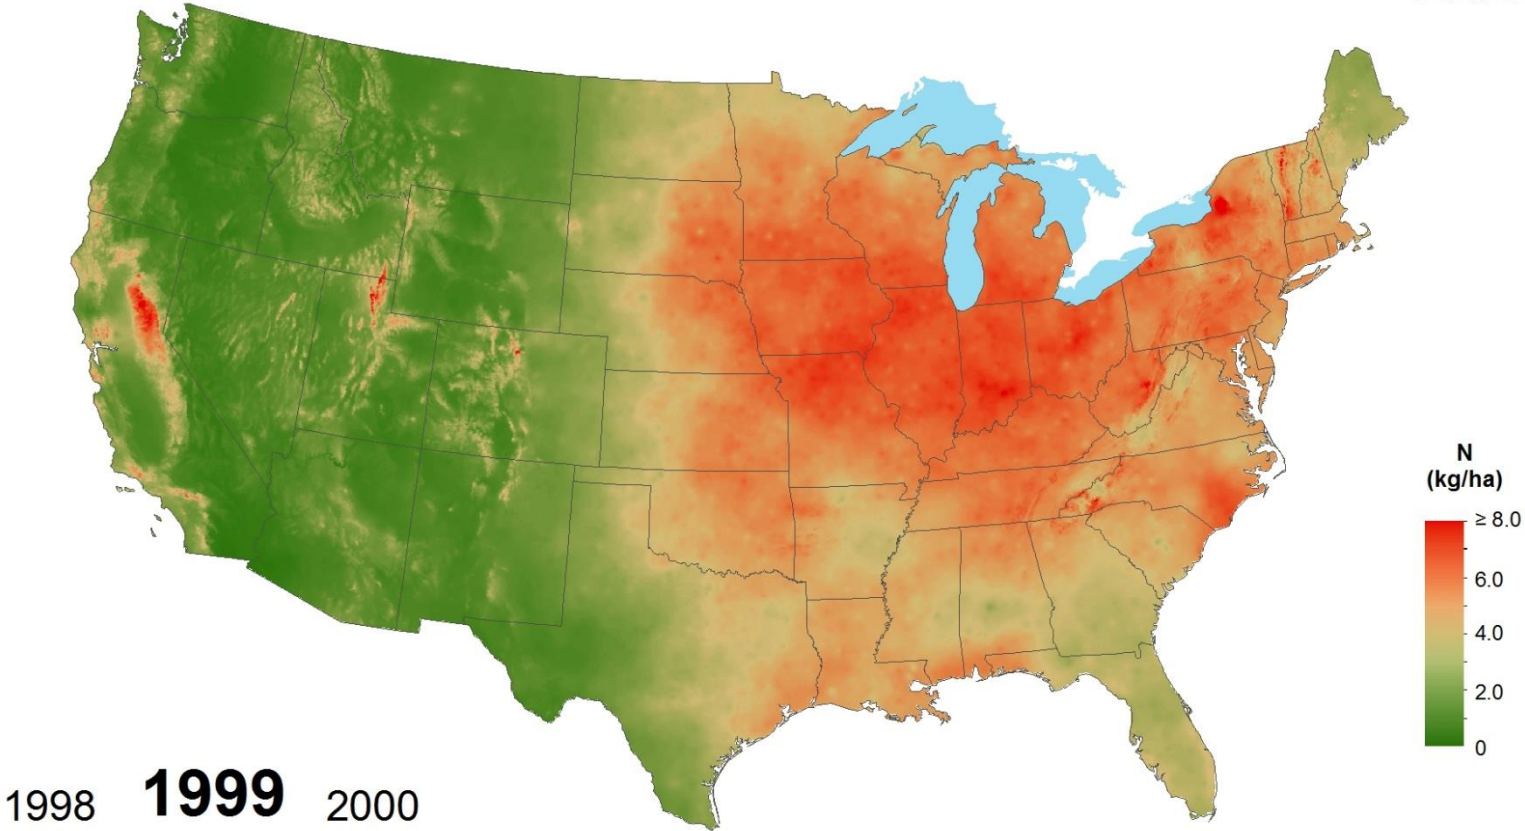

Inorganic Nitrogen Wet Deposition 1999

National Atmospheric Deposition Program/National Trends Network
<http://nadp.isws.illinois.edu>