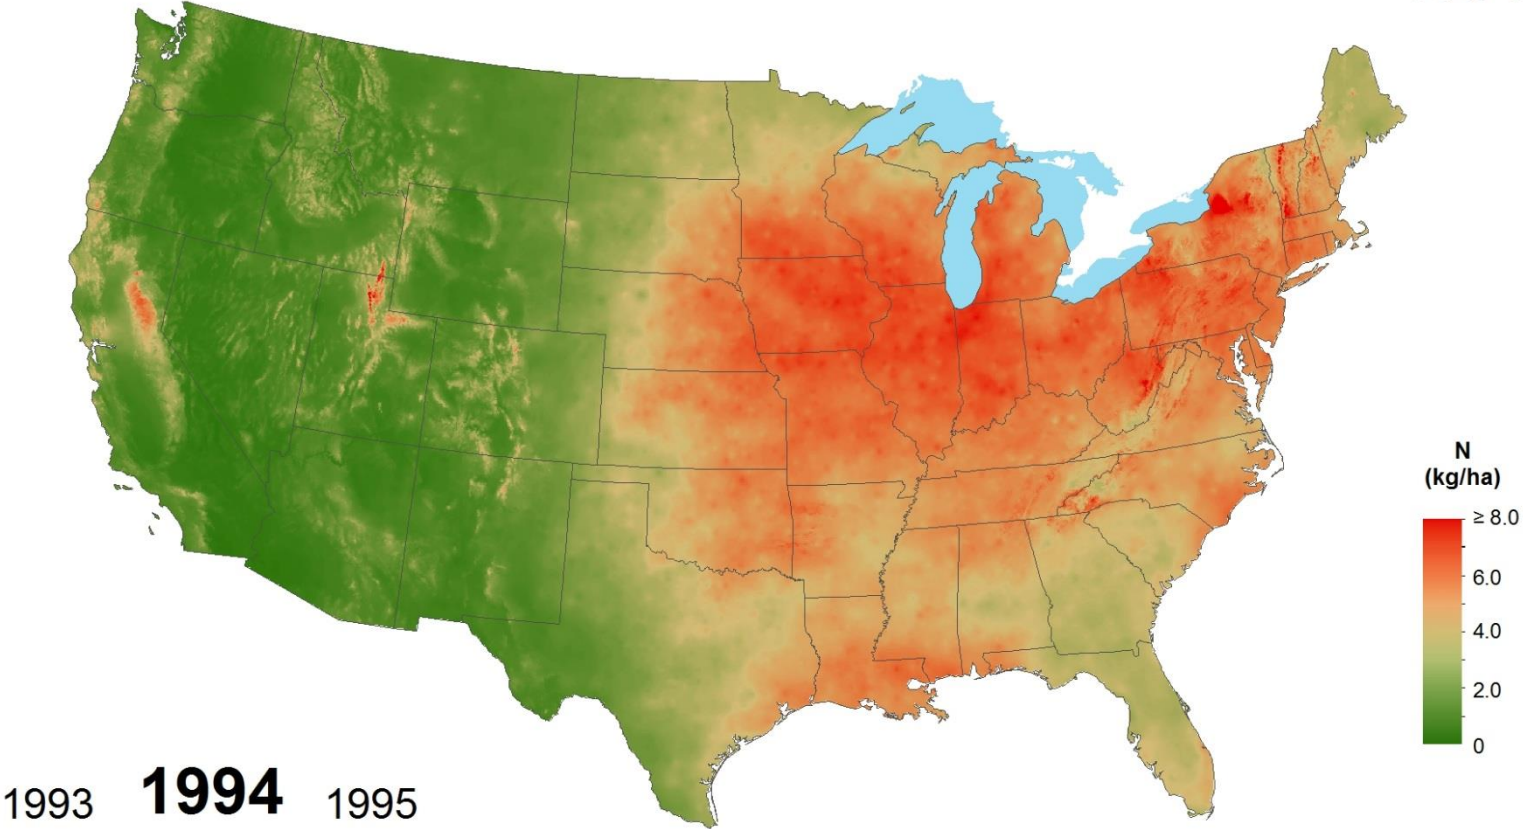

Inorganic Nitrogen Wet Deposition 1994

National Atmospheric Deposition Program/National Trends Network
<http://nadp.isws.illinois.edu>