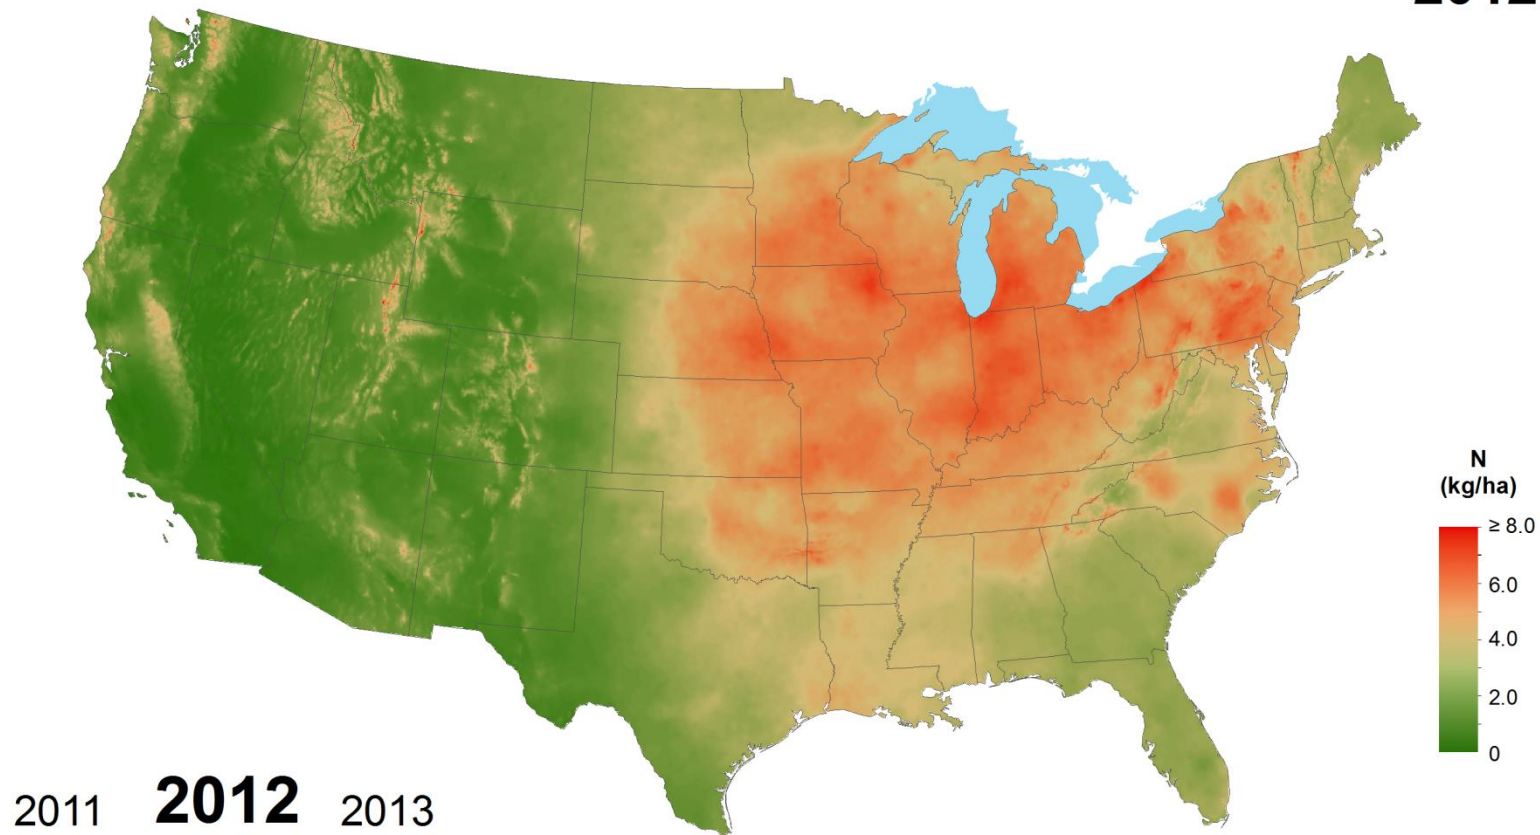

Inorganic Nitrogen Wet Deposition 2012

National Atmospheric Deposition Program/National Trends Network
<http://nadp.isws.illinois.edu>