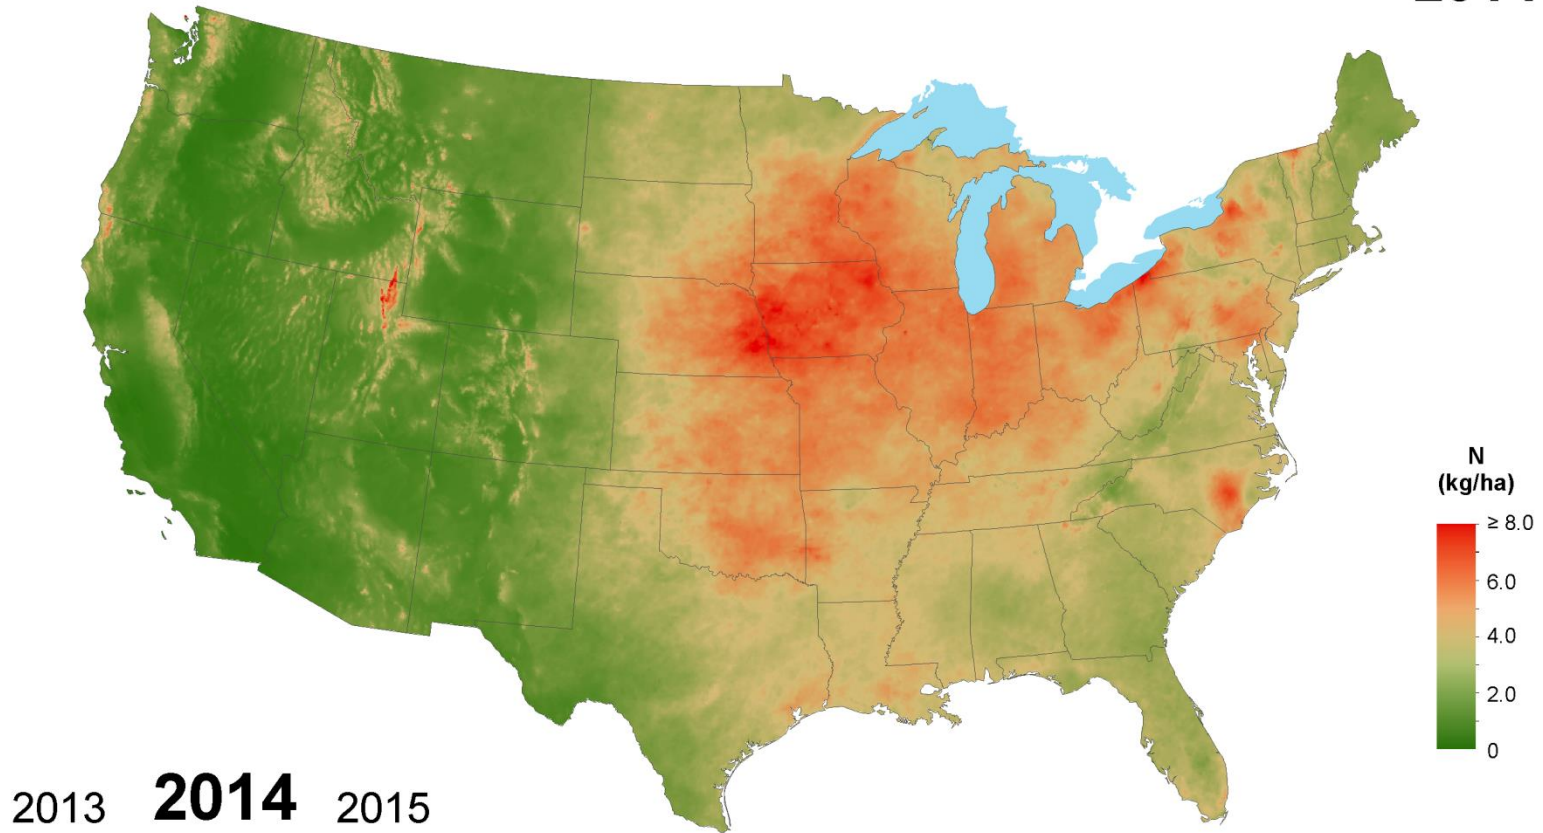

Inorganic Nitrogen Wet Deposition 2014

National Atmospheric Deposition Program/National Trends Network
<http://nadp.isws.illinois.edu>