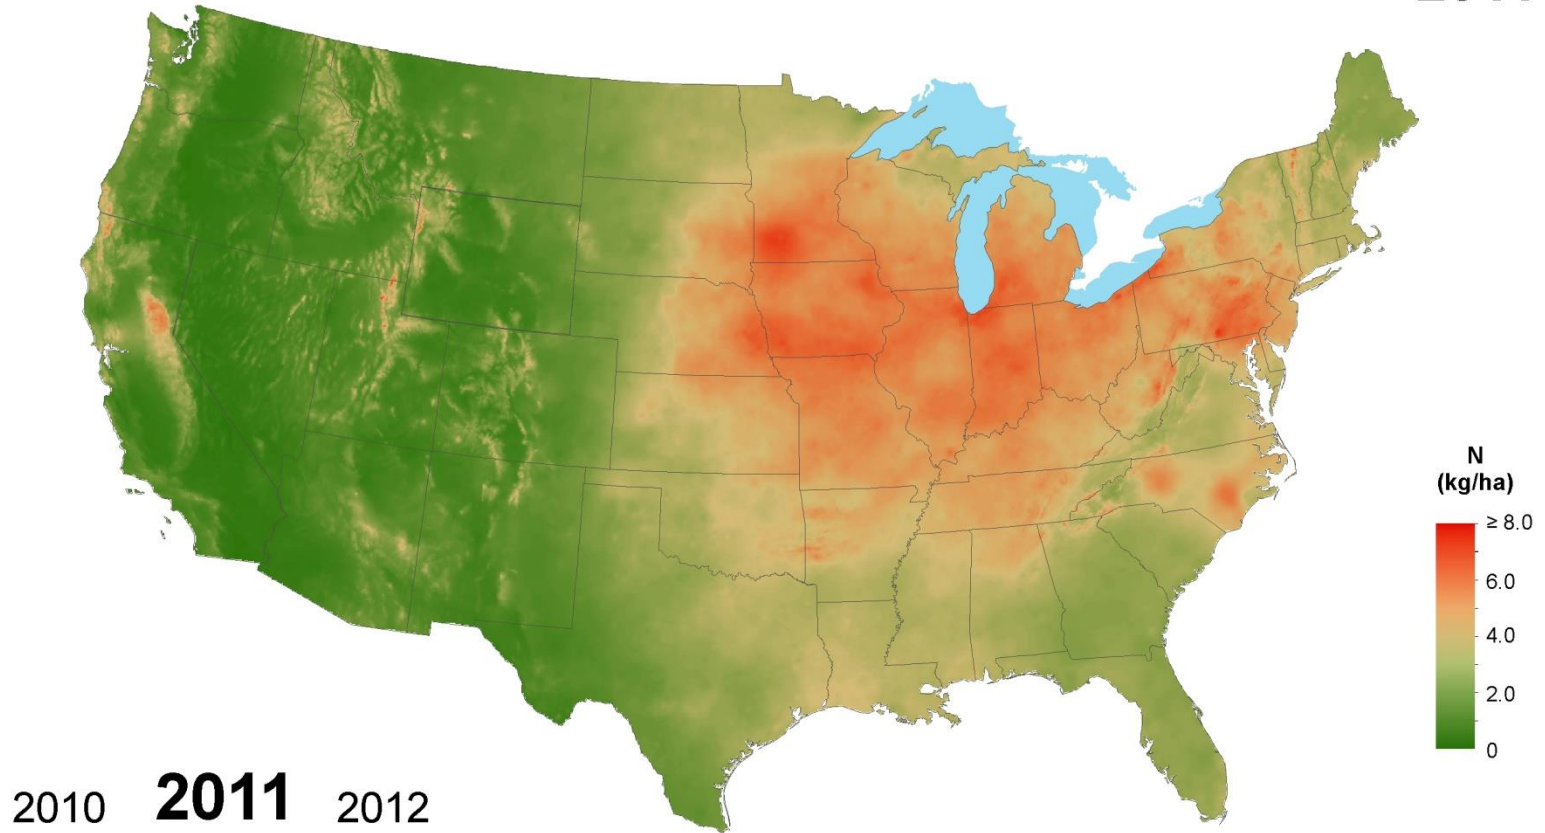

Inorganic Nitrogen Wet Deposition 2011

National Atmospheric Deposition Program/National Trends Network
<http://nadp.isws.illinois.edu>