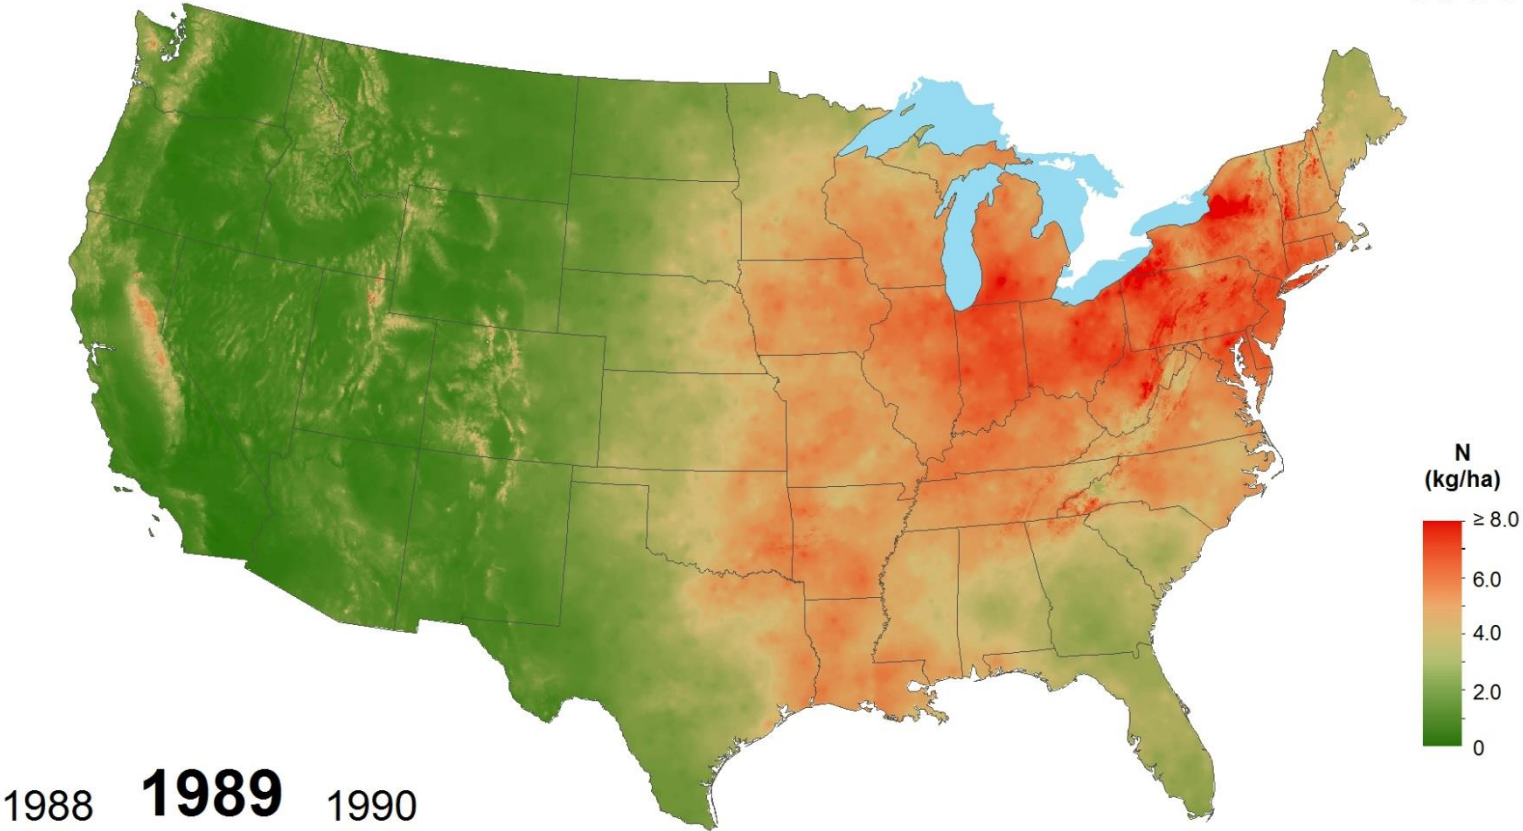

Inorganic Nitrogen Wet Deposition 1989

National Atmospheric Deposition Program/National Trends Network
<http://nadp.isws.illinois.edu>