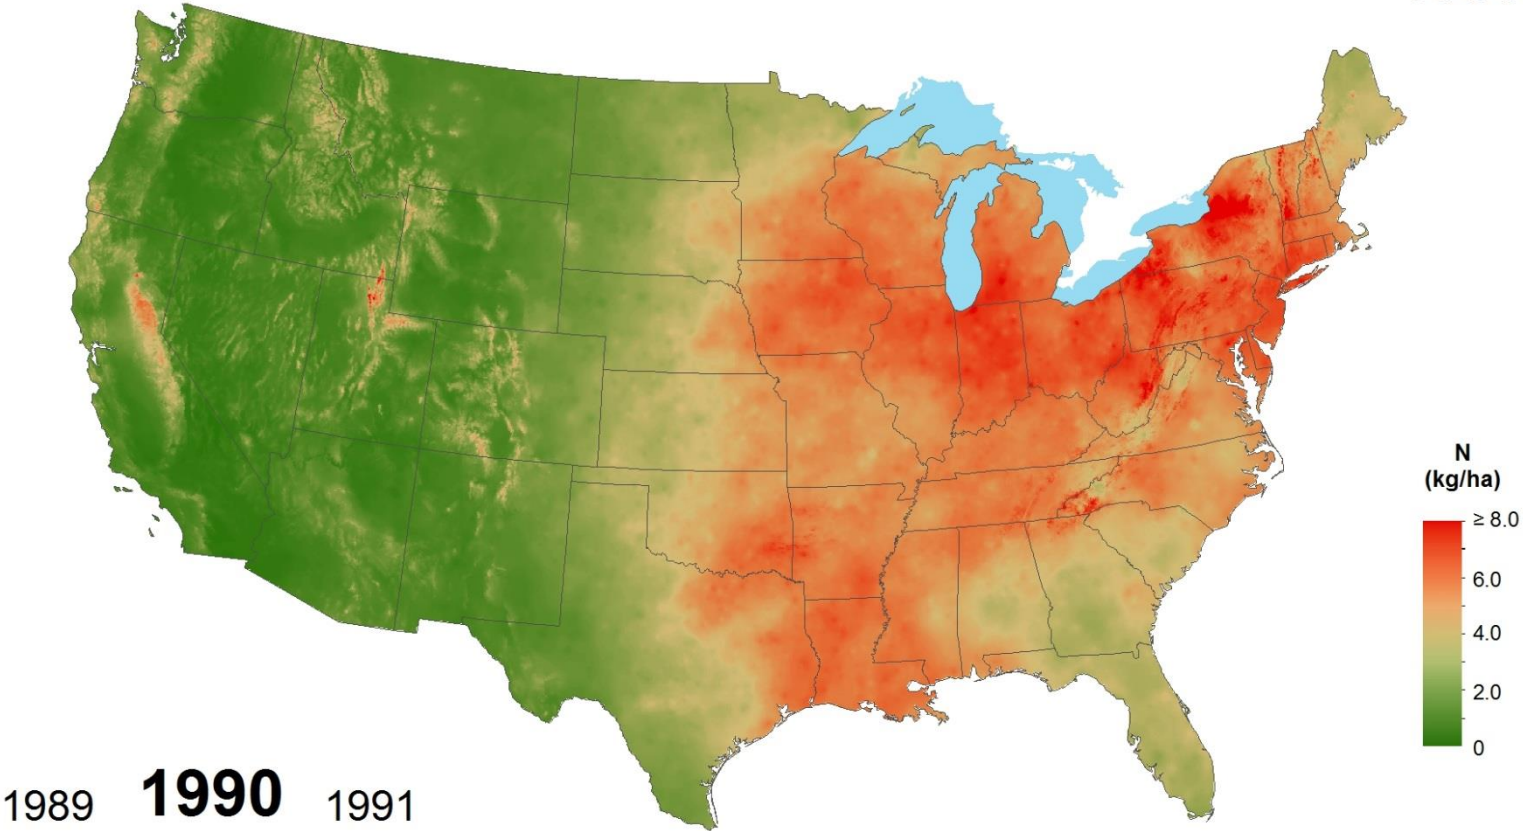

Inorganic Nitrogen Wet Deposition 1990

National Atmospheric Deposition Program/National Trends Network
<http://nadp.isws.illinois.edu>