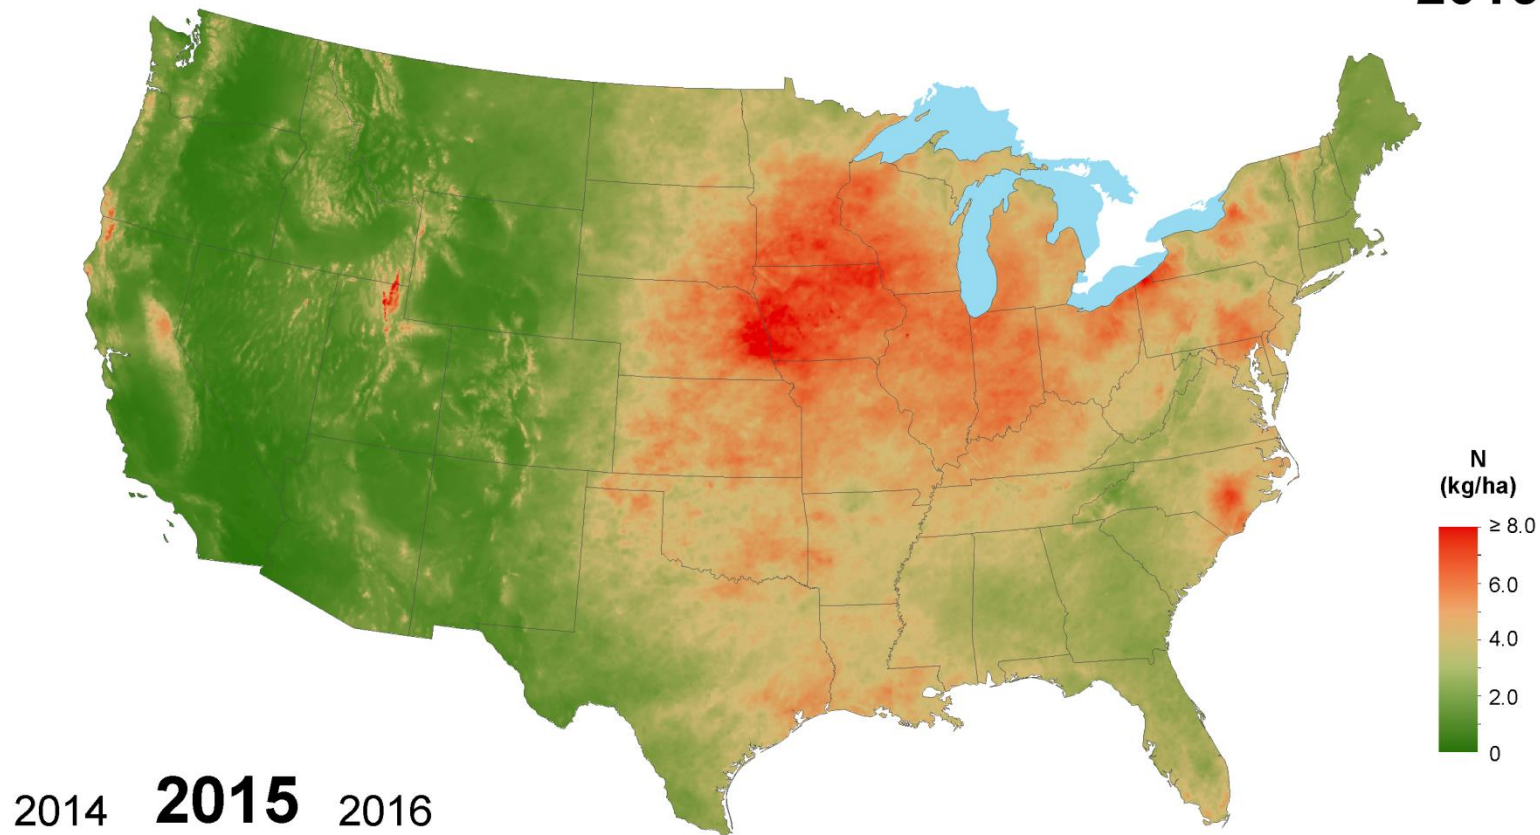

Inorganic Nitrogen Wet Deposition 2015

National Atmospheric Deposition Program/National Trends Network
<http://nadp.isws.illinois.edu>