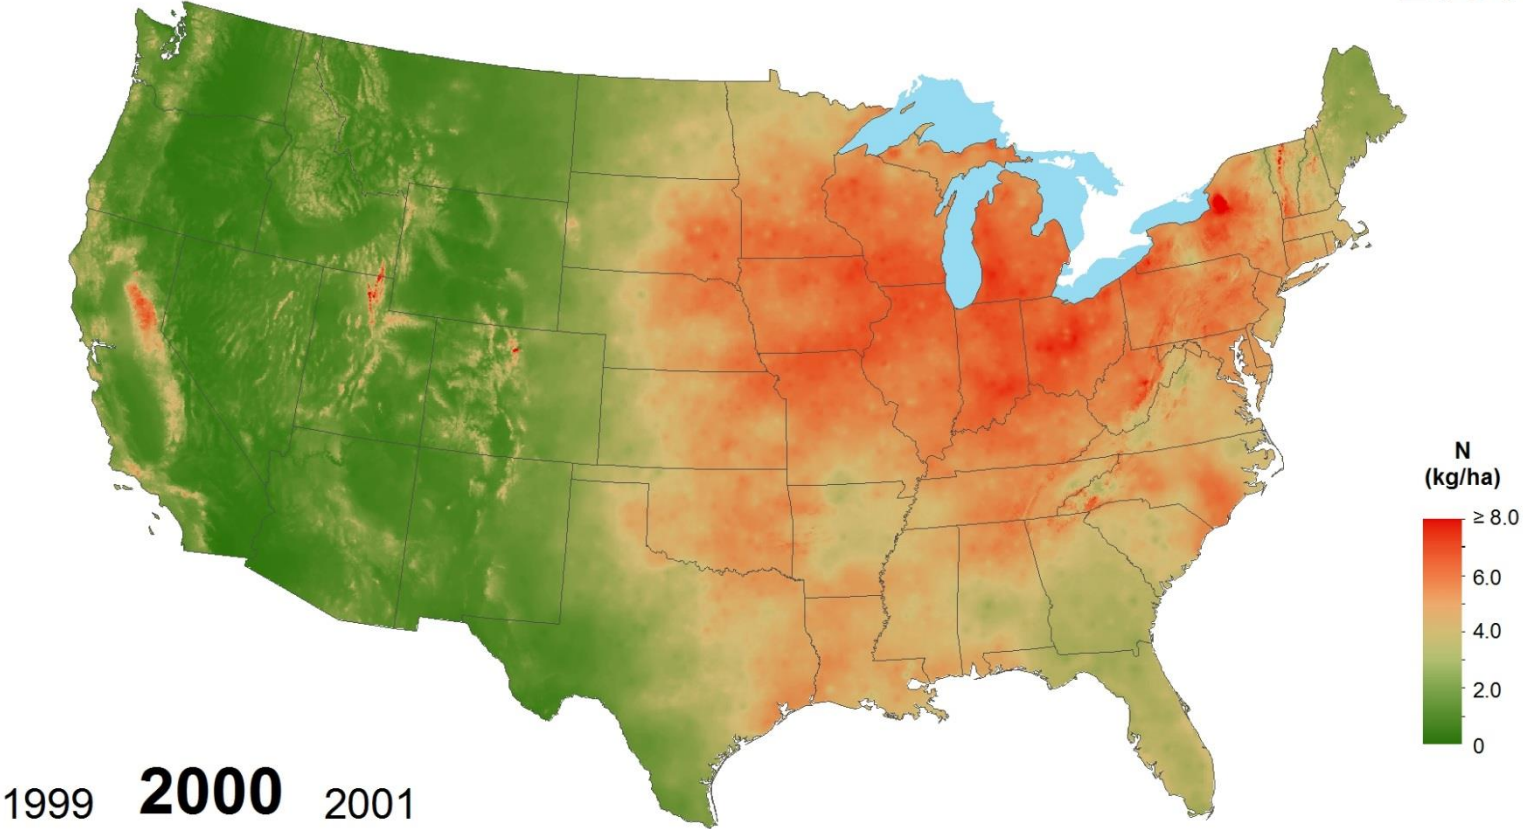

Inorganic Nitrogen Wet Deposition 2000

National Atmospheric Deposition Program/National Trends Network
<http://nadp.isws.illinois.edu>