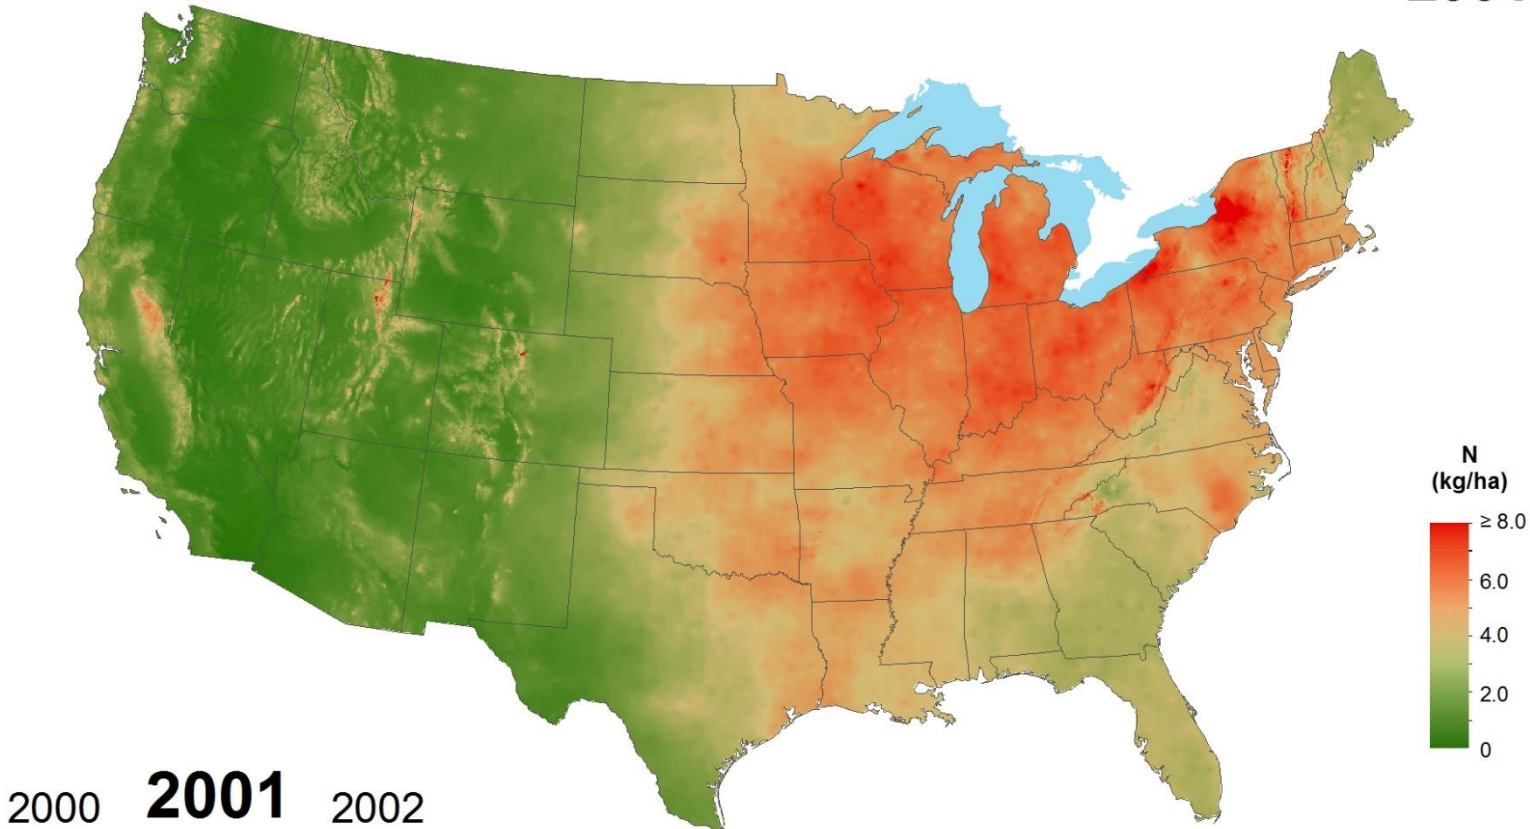

Inorganic Nitrogen Wet Deposition 2001

National Atmospheric Deposition Program/National Trends Network
<http://nadp.isws.illinois.edu>