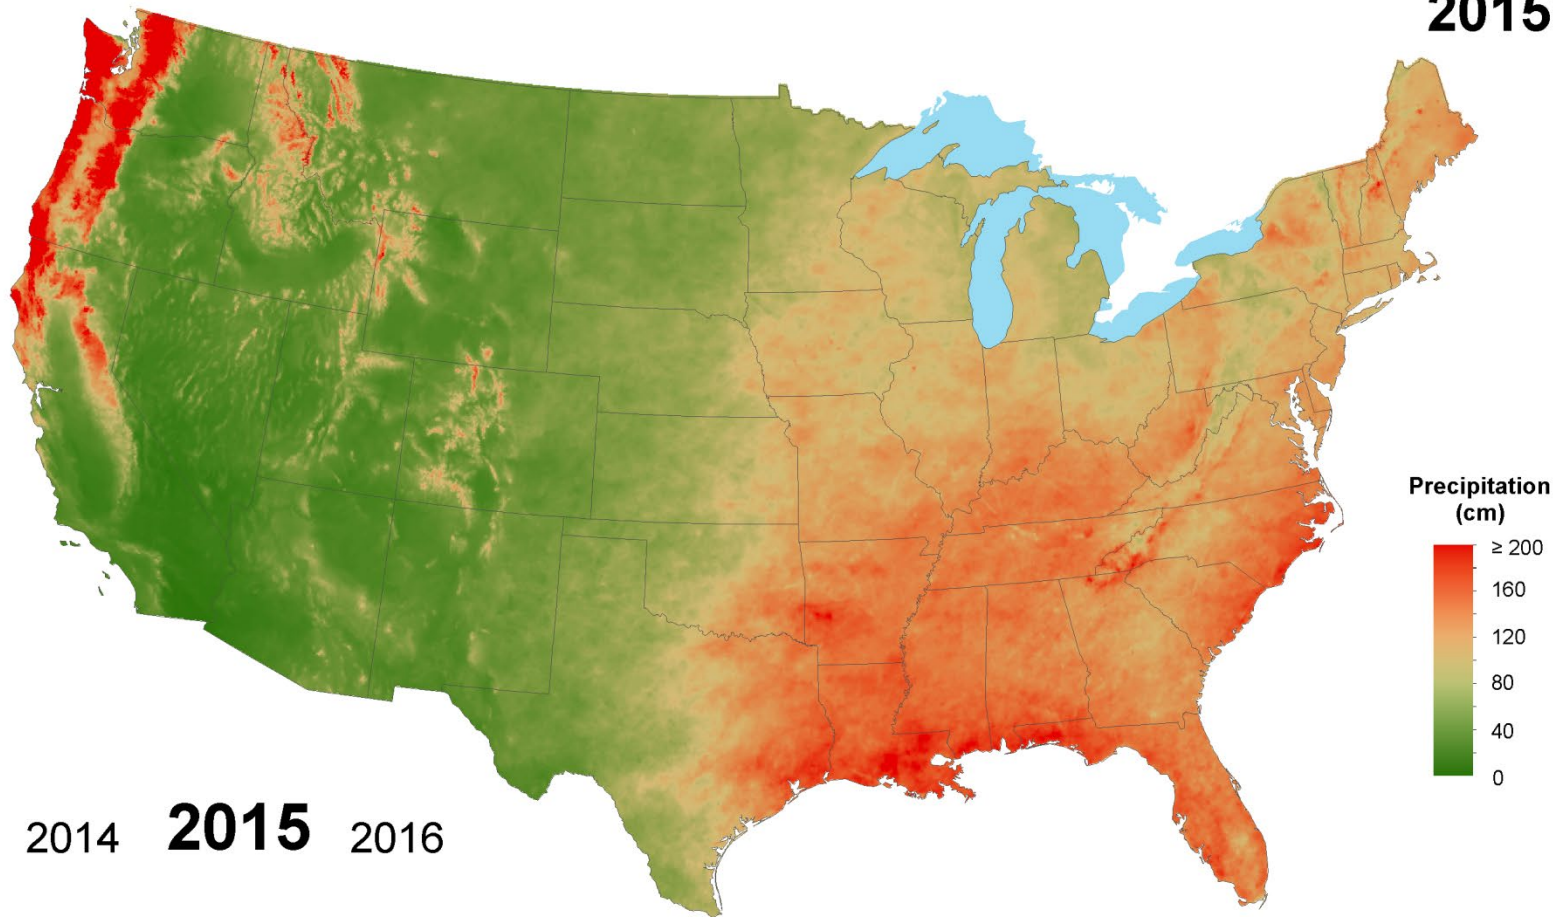

Total Precipitation 2015

2014 **2015** 2016

National Atmospheric Deposition Program/National Trends Network
<http://nadp.slh.wisc.edu>