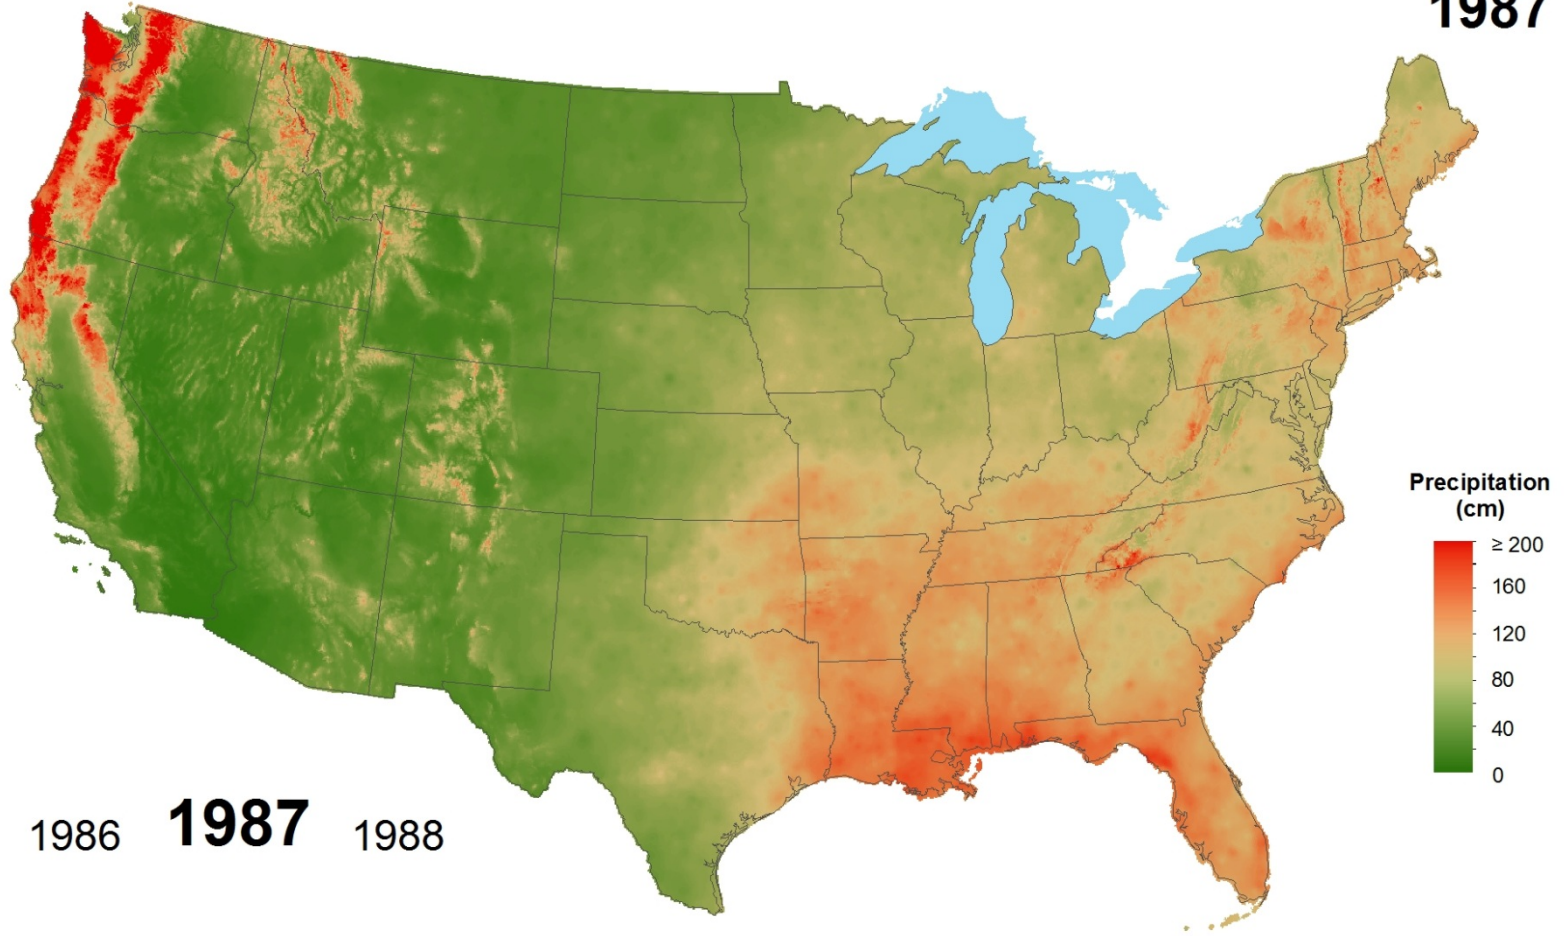

Total Precipitation 1986

1985 **1986** 1987

Total Precipitation 1987

1986 **1987** 1988

National Atmospheric Deposition Program/National Trends Network
<http://nadp.slh.wisc.edu>

Total Precipitation 1988

1987 **1988** 1989

Total Precipitation 1989

1988 **1989** 1990

Total Precipitation 1990

1989 **1990** 1991

Total Precipitation 1991

1990 **1991** 1992

Total Precipitation 1992

1991 **1992** 1993