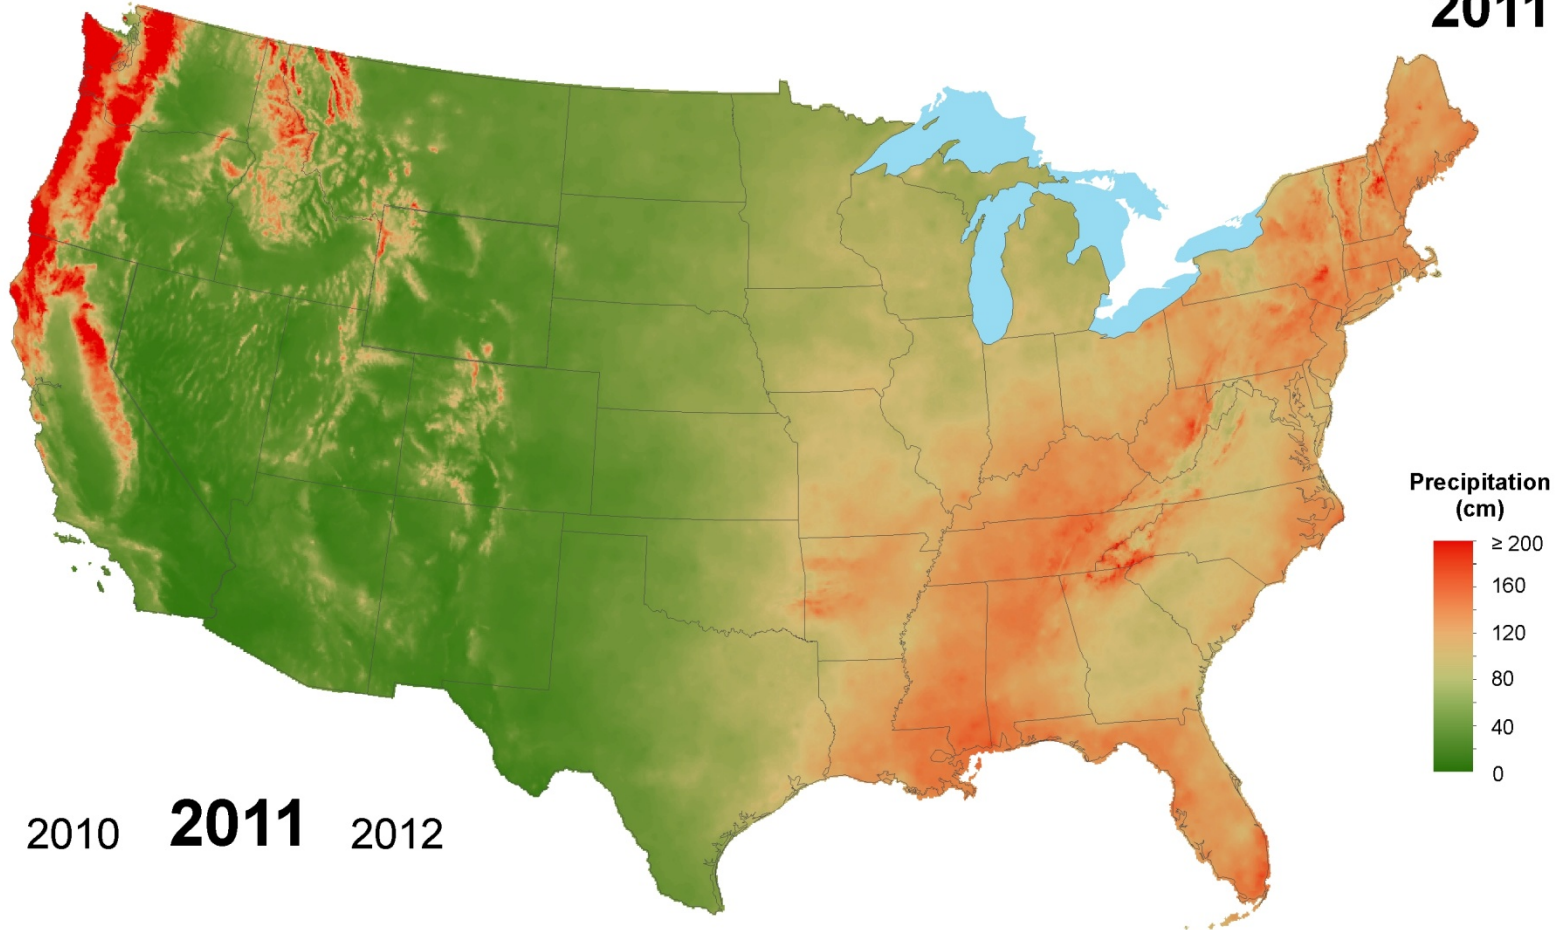

Total Precipitation 2011

National Atmospheric Deposition Program/National Trends Network
<http://nadp.slh.wisc.edu>