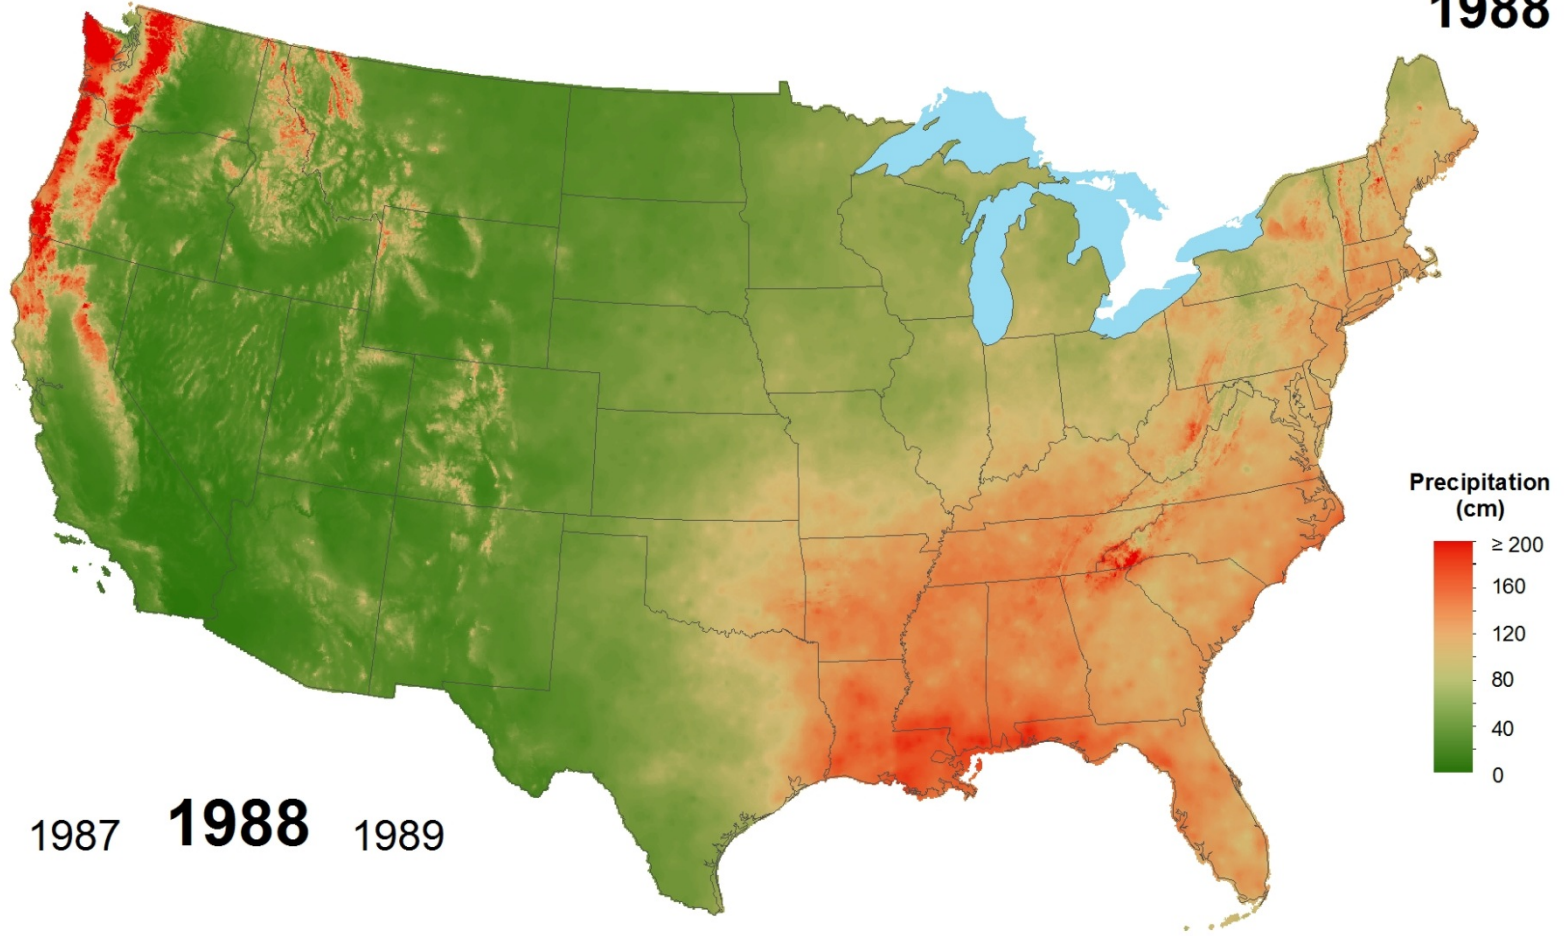

Total Precipitation 1986

1985 **1986** 1987

Total Precipitation 1987

1986 **1987** 1988

National Atmospheric Deposition Program/National Trends Network
<http://nadp.slh.wisc.edu>

Total Precipitation 1988

1987 **1988** 1989

Total Precipitation 1989

1988 **1989** 1990

Total Precipitation 1990

1989 **1990** 1991

Total Precipitation 1991

1990 **1991** 1992

Total Precipitation 1992

1991 **1992** 1993