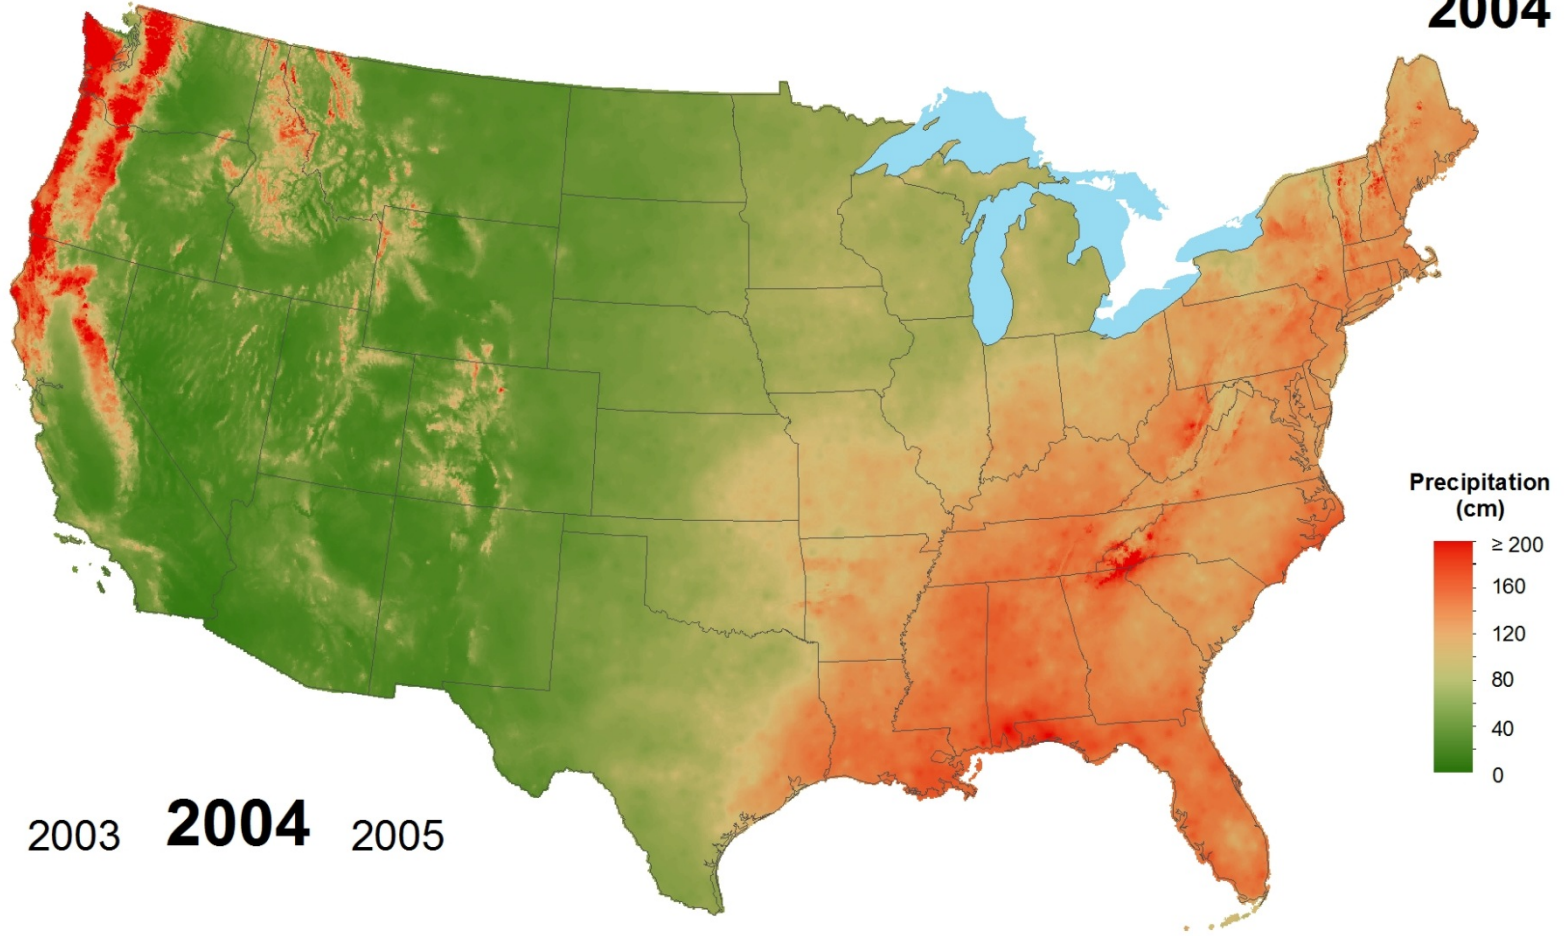

Total Precipitation 2004

2003 **2004** 2005

National Atmospheric Deposition Program/National Trends Network
<http://nadp.slh.wisc.edu>