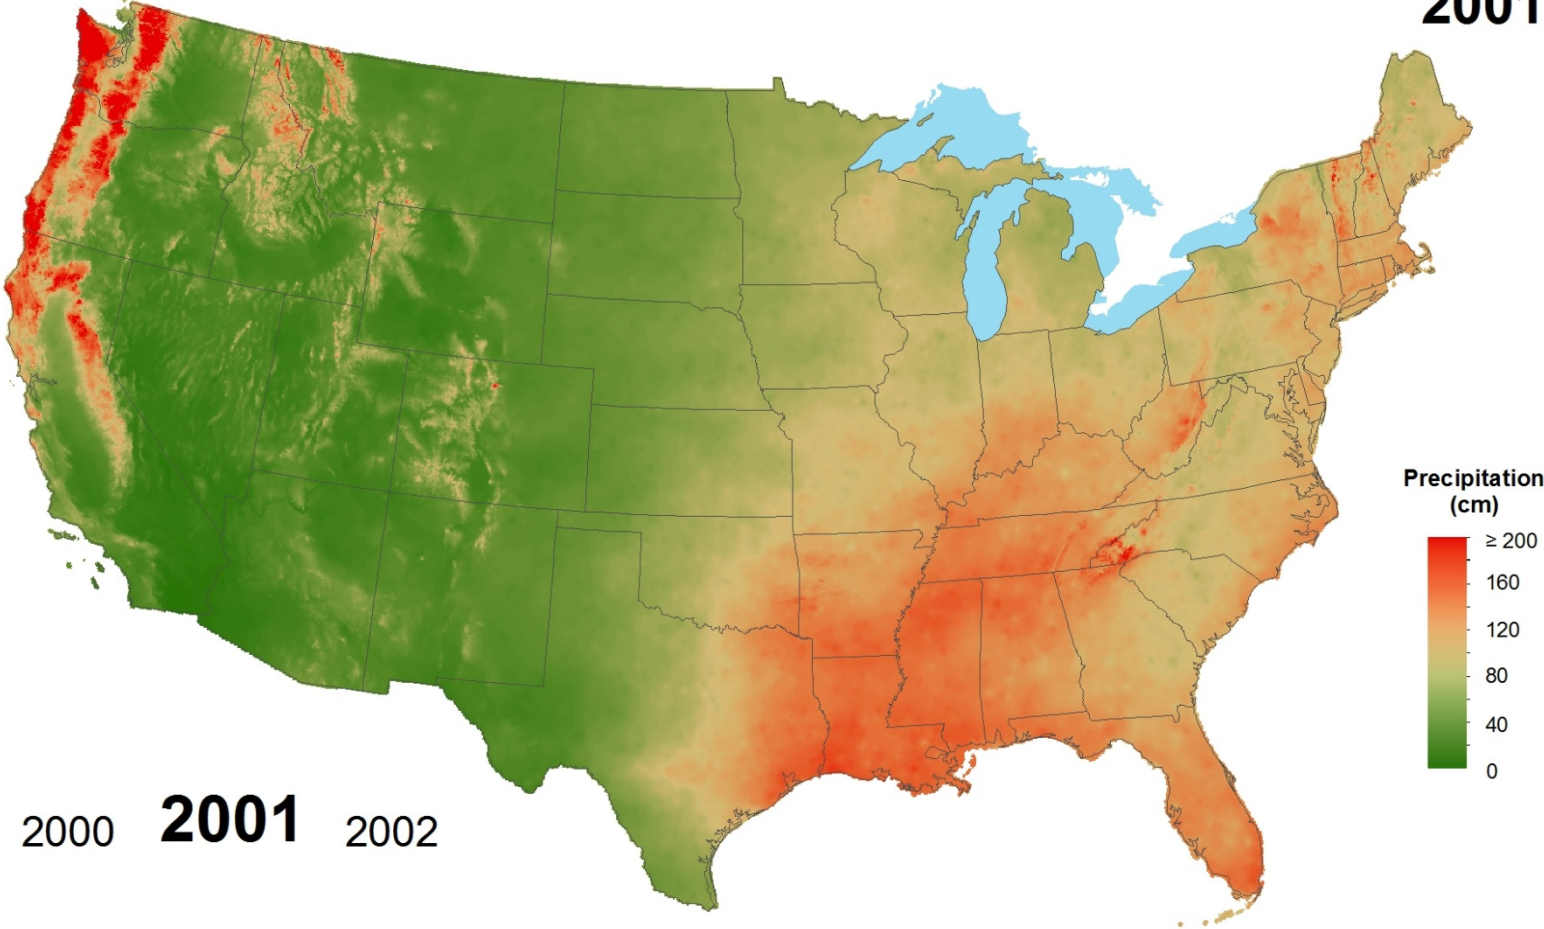

Total Precipitation 2001

2000 **2001** 2002

National Atmospheric Deposition Program/National Trends Network
<http://nadp.slh.wisc.edu>