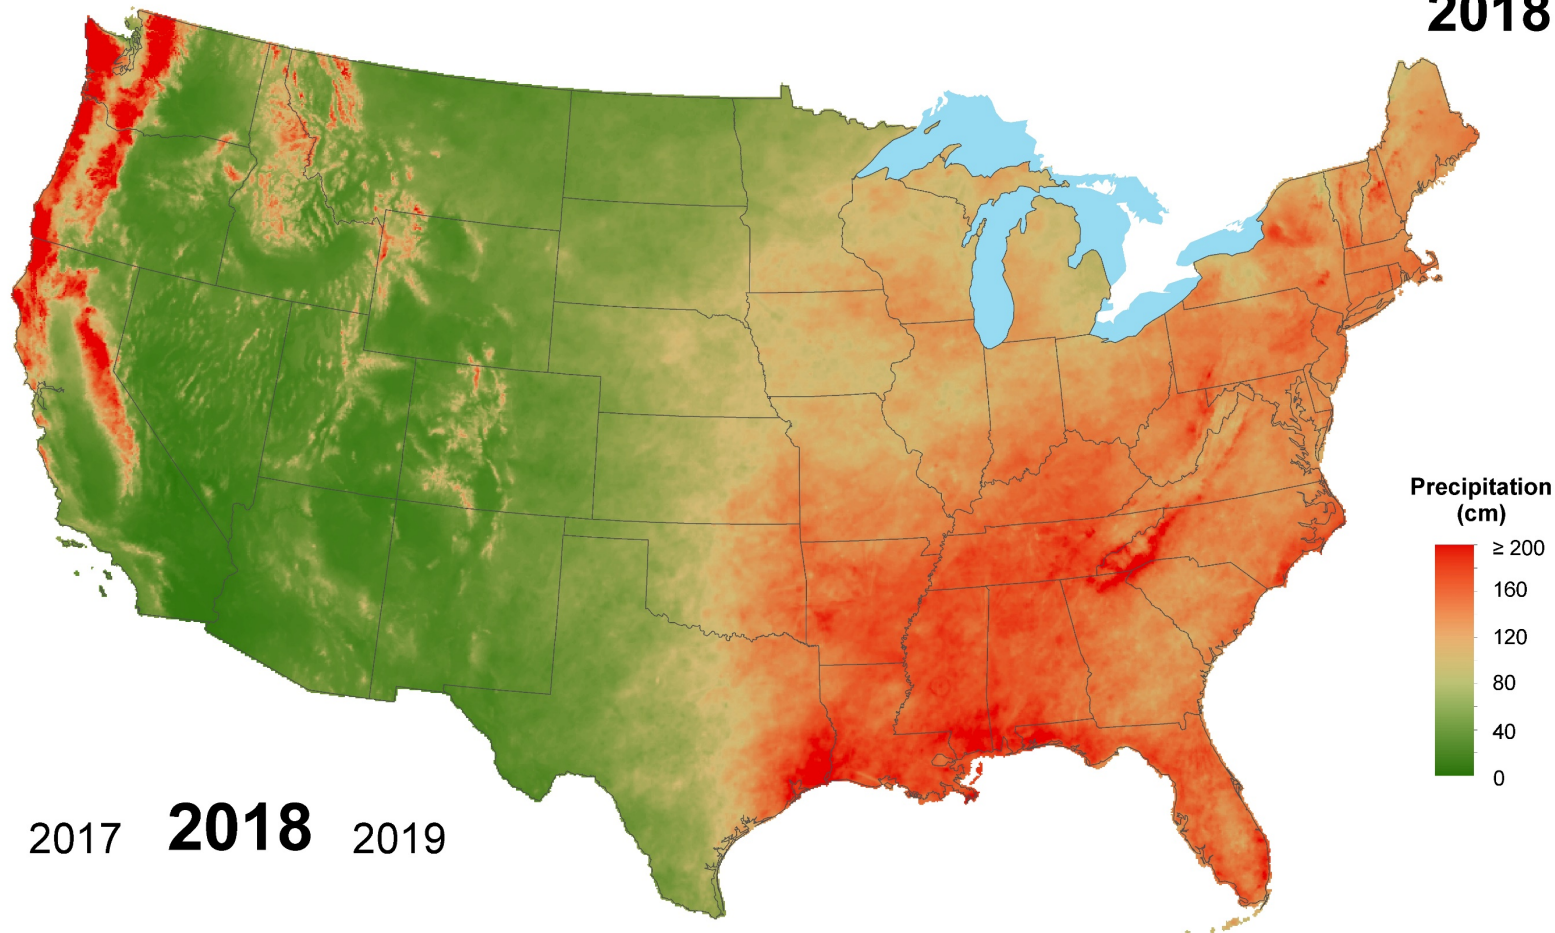

Total Precipitation 2018

2017 **2018** 2019

National Atmospheric Deposition Program/National Trends Network
<http://nadp.slh.wisc.edu>