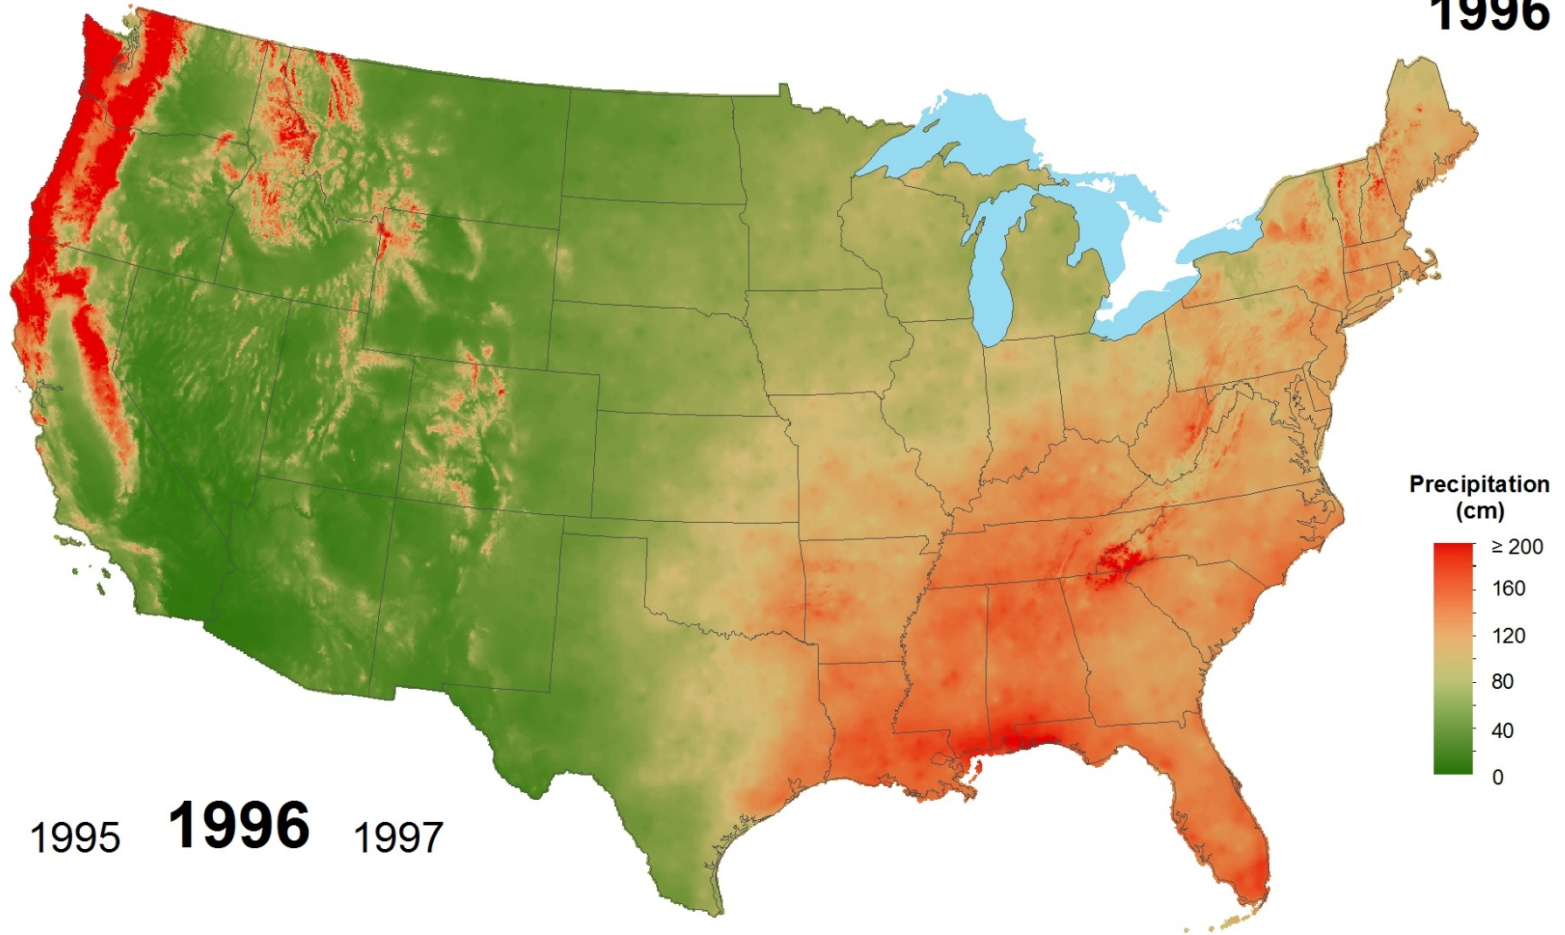

Total Precipitation 1994

1993 **1994** 1995

Total Precipitation 1995

1994 **1995** 1996

Total Precipitation 1996

National Atmospheric Deposition Program/National Trends Network
<http://nadp.slh.wisc.edu>

Total Precipitation 1997