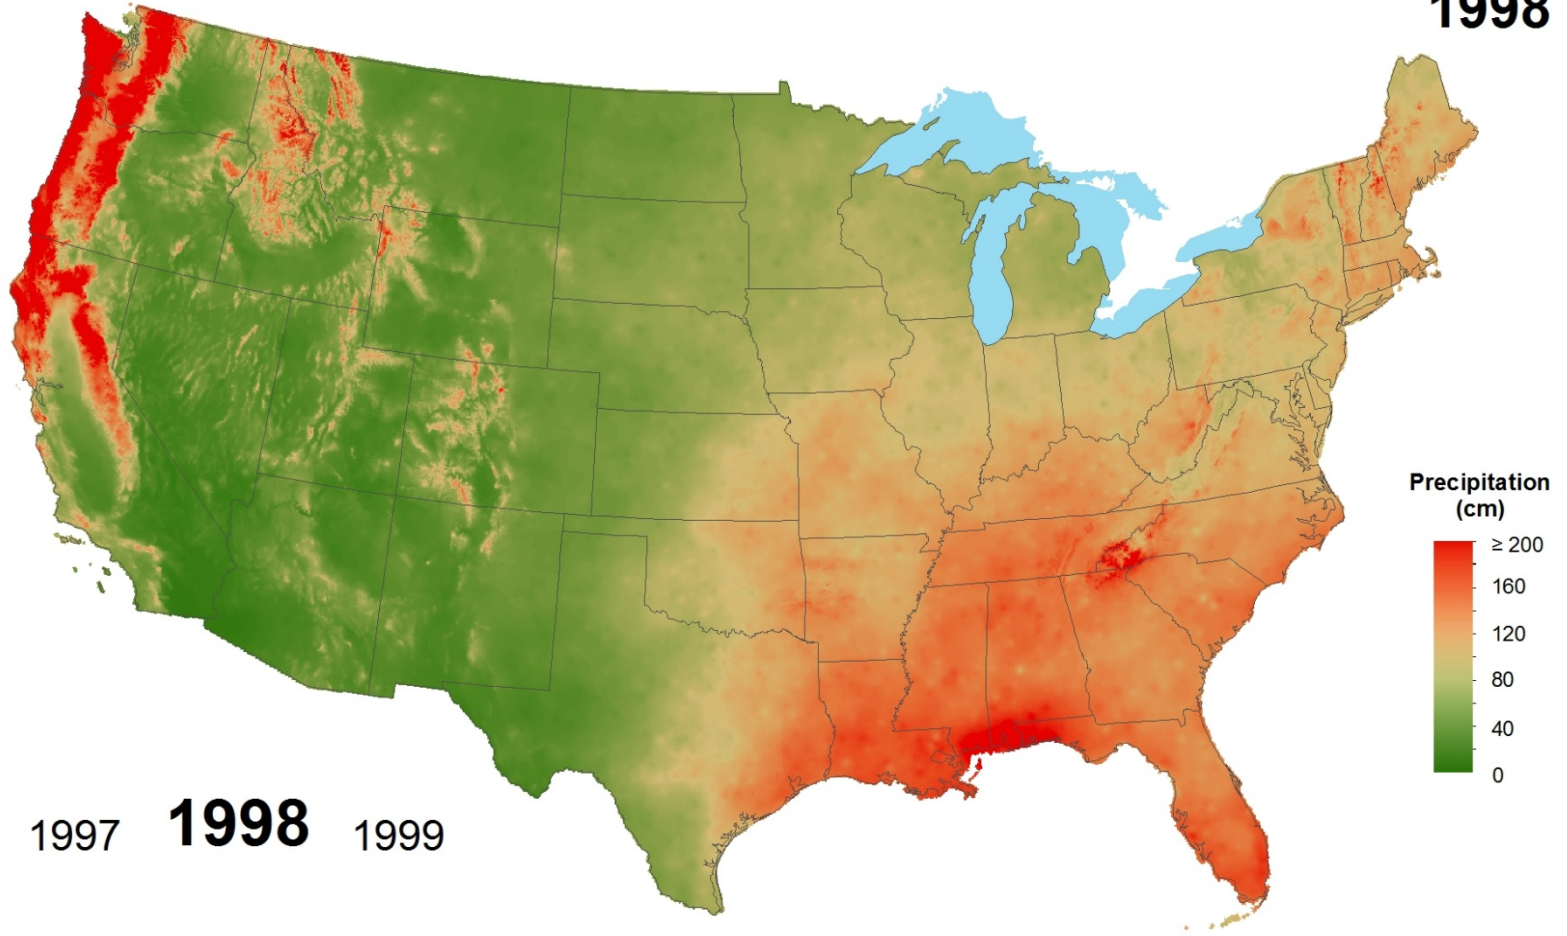

Total Precipitation 1998

1997 **1998** 1999

National Atmospheric Deposition Program/National Trends Network
<http://nadp.slh.wisc.edu>