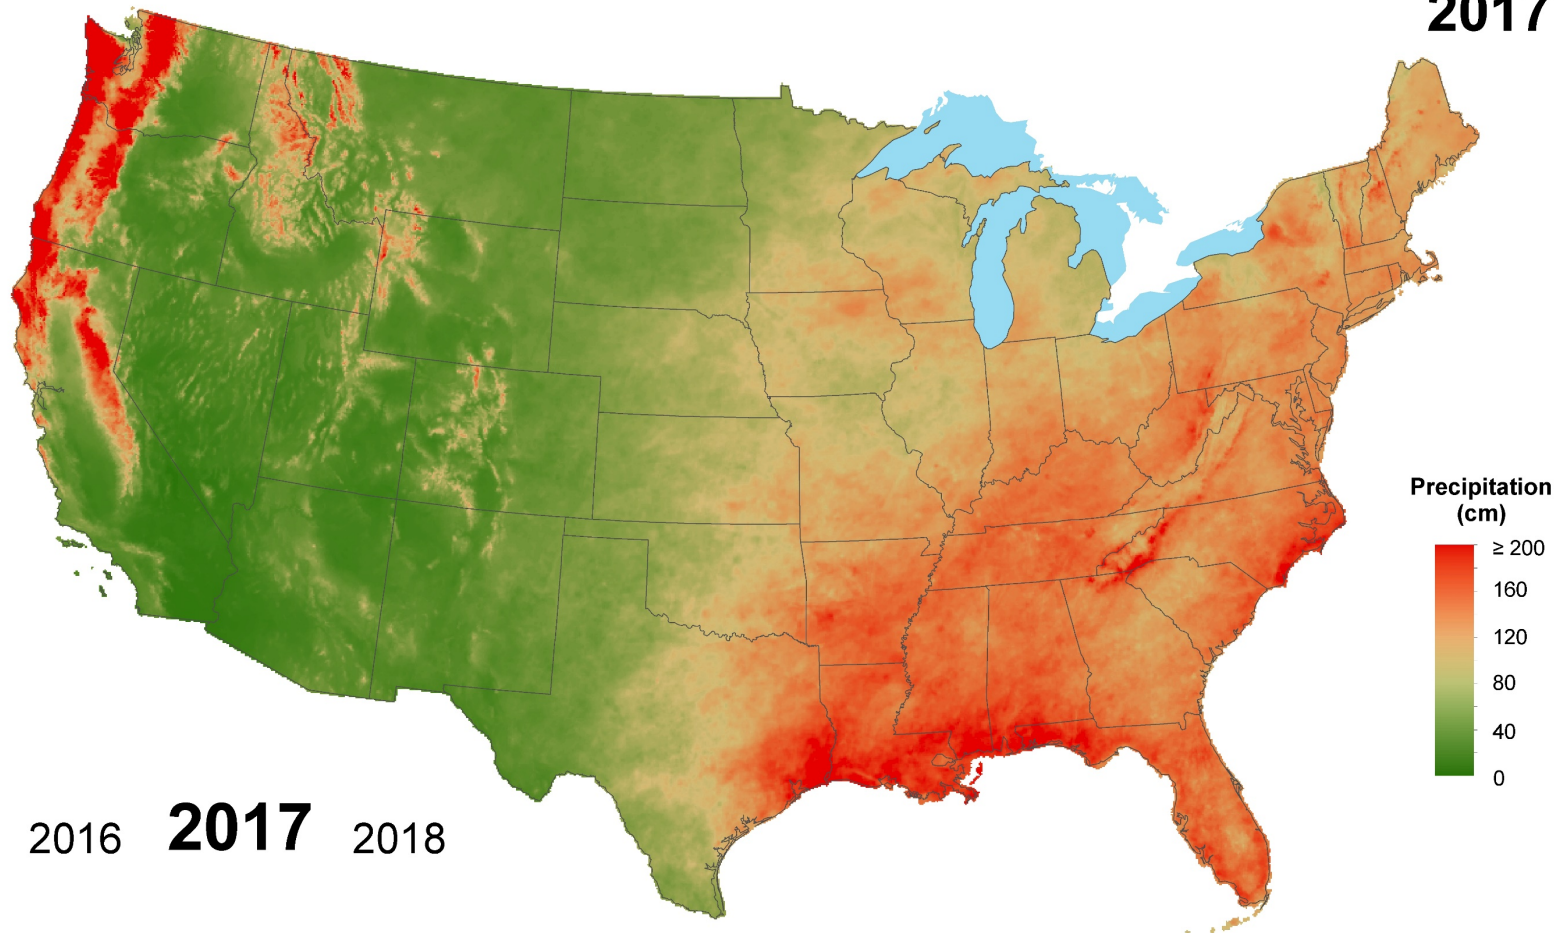

Total Precipitation 2017

National Atmospheric Deposition Program/National Trends Network
<http://nadp.slh.wisc.edu>