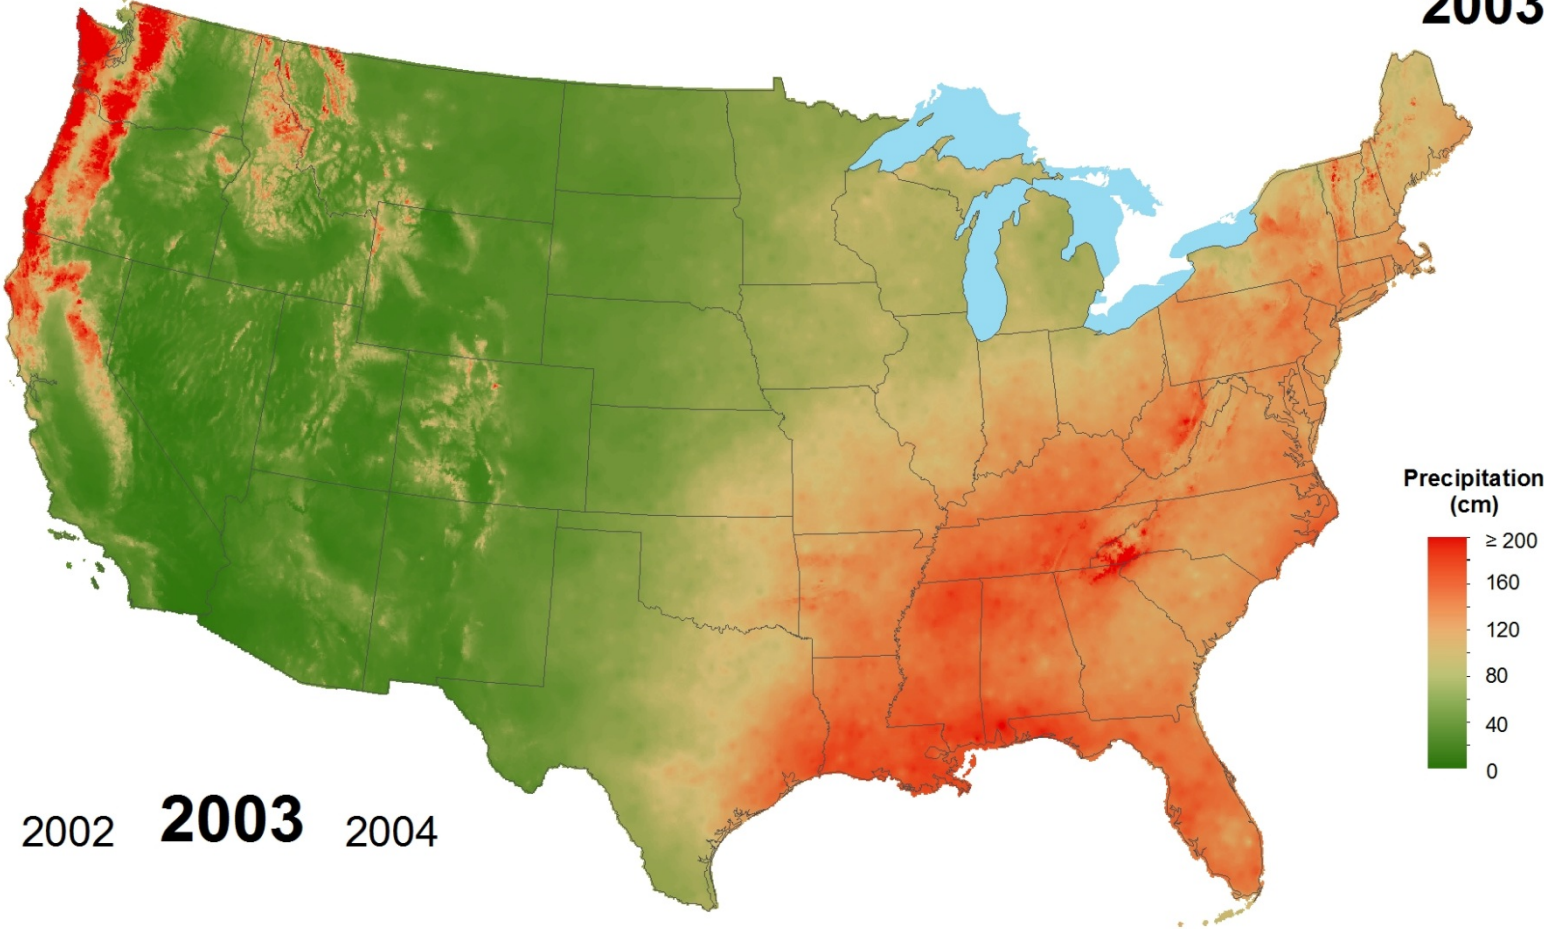

Total Precipitation 2003

National Atmospheric Deposition Program/National Trends Network
<http://nadp.slh.wisc.edu>