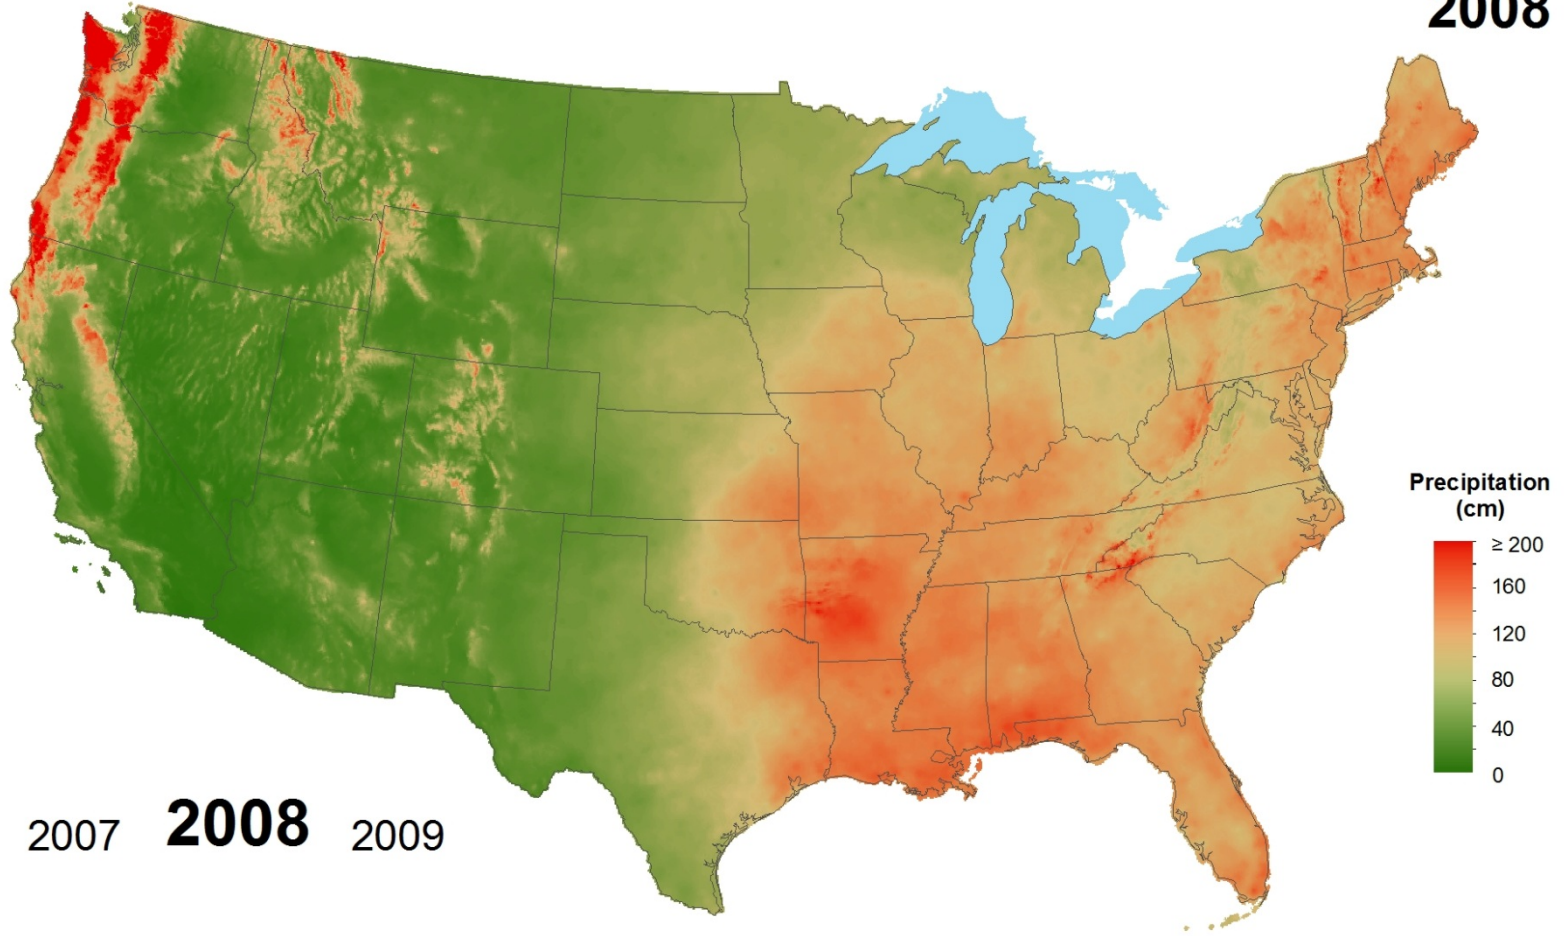

Total Precipitation 2008

2007 **2008** 2009