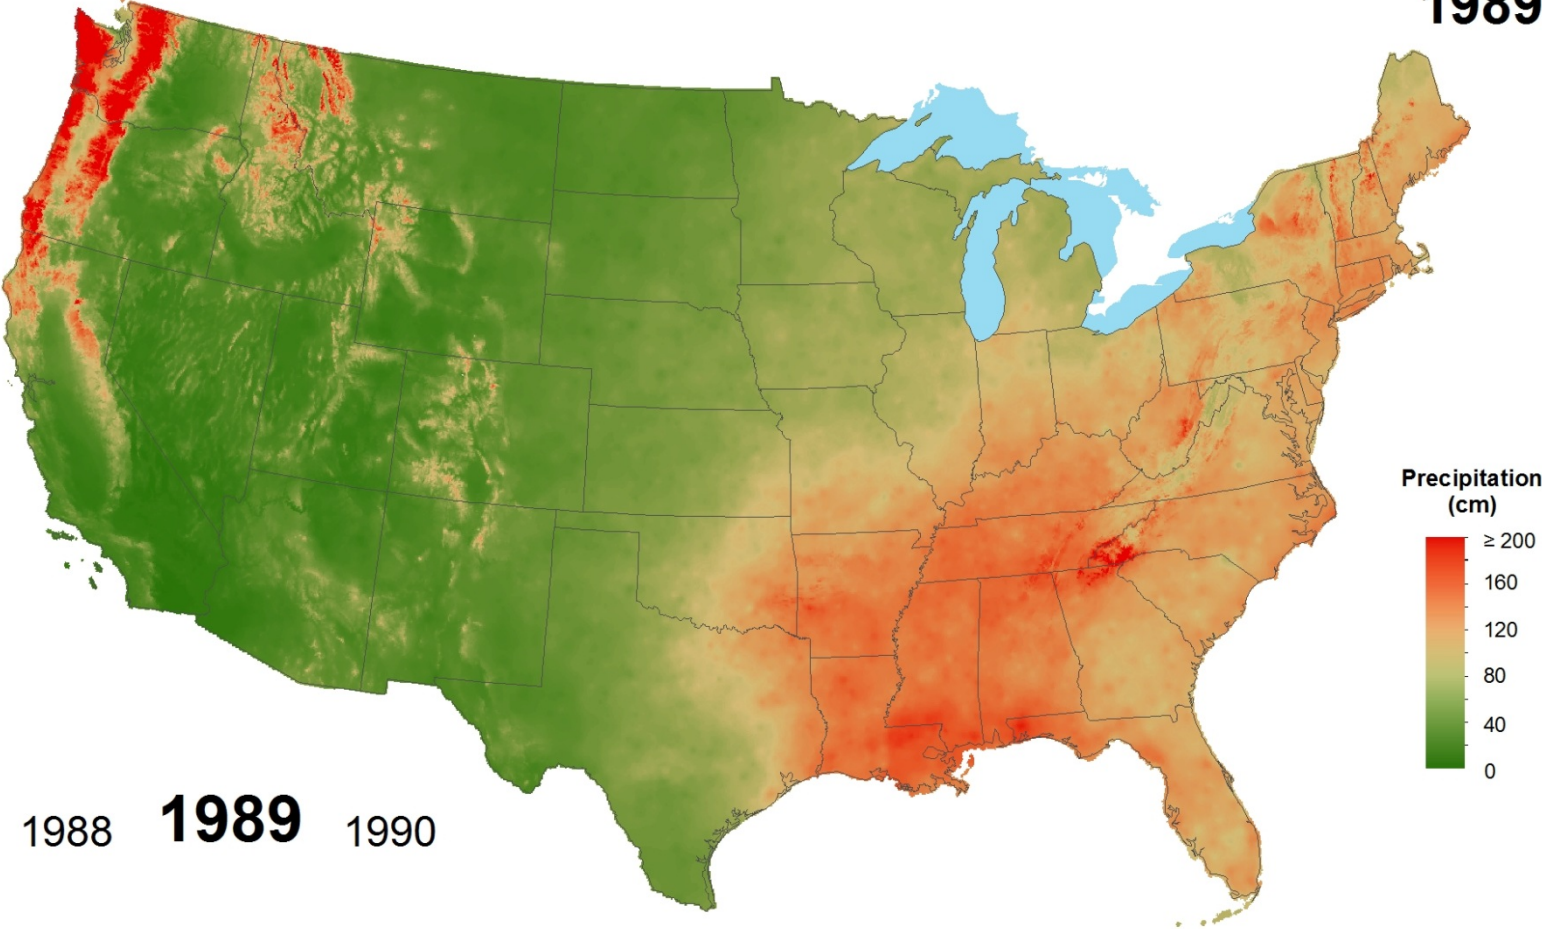

Total Precipitation 1986

1985 **1986** 1987

Total Precipitation 1987

1986 **1987** 1988

National Atmospheric Deposition Program/National Trends Network
<http://nadp.slh.wisc.edu>

Total Precipitation 1988

1987 **1988** 1989

Total Precipitation 1989

1988 **1989** 1990

Total Precipitation 1990

1989 **1990** 1991

Total Precipitation 1991

1990 **1991** 1992

Total Precipitation 1992

1991 **1992** 1993