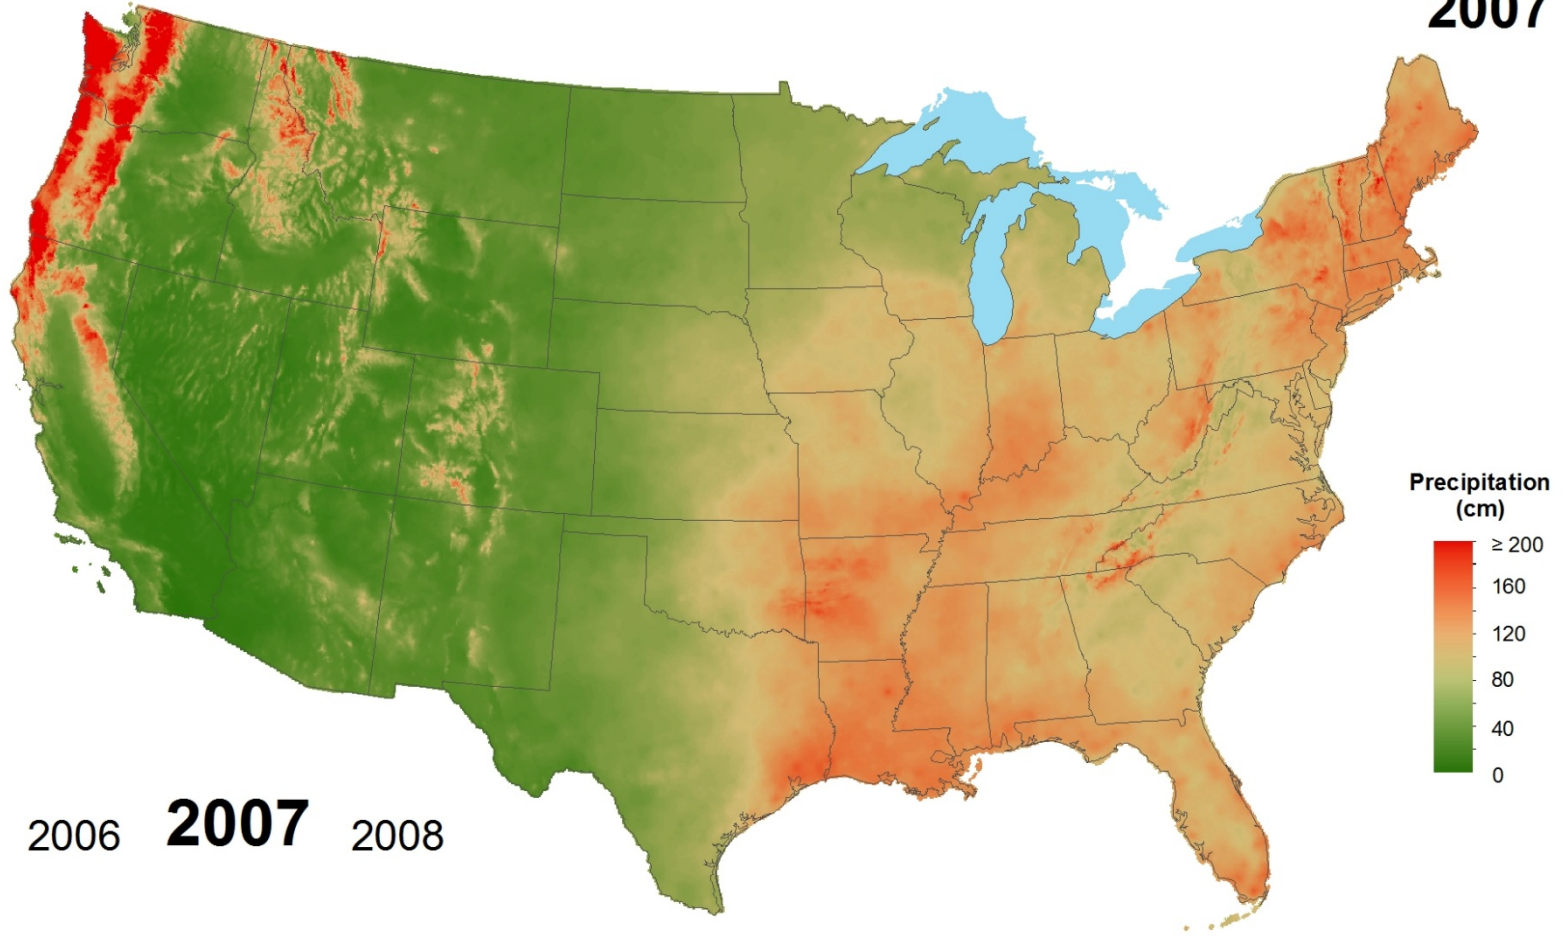

Total Precipitation 2007

2006 **2007** 2008