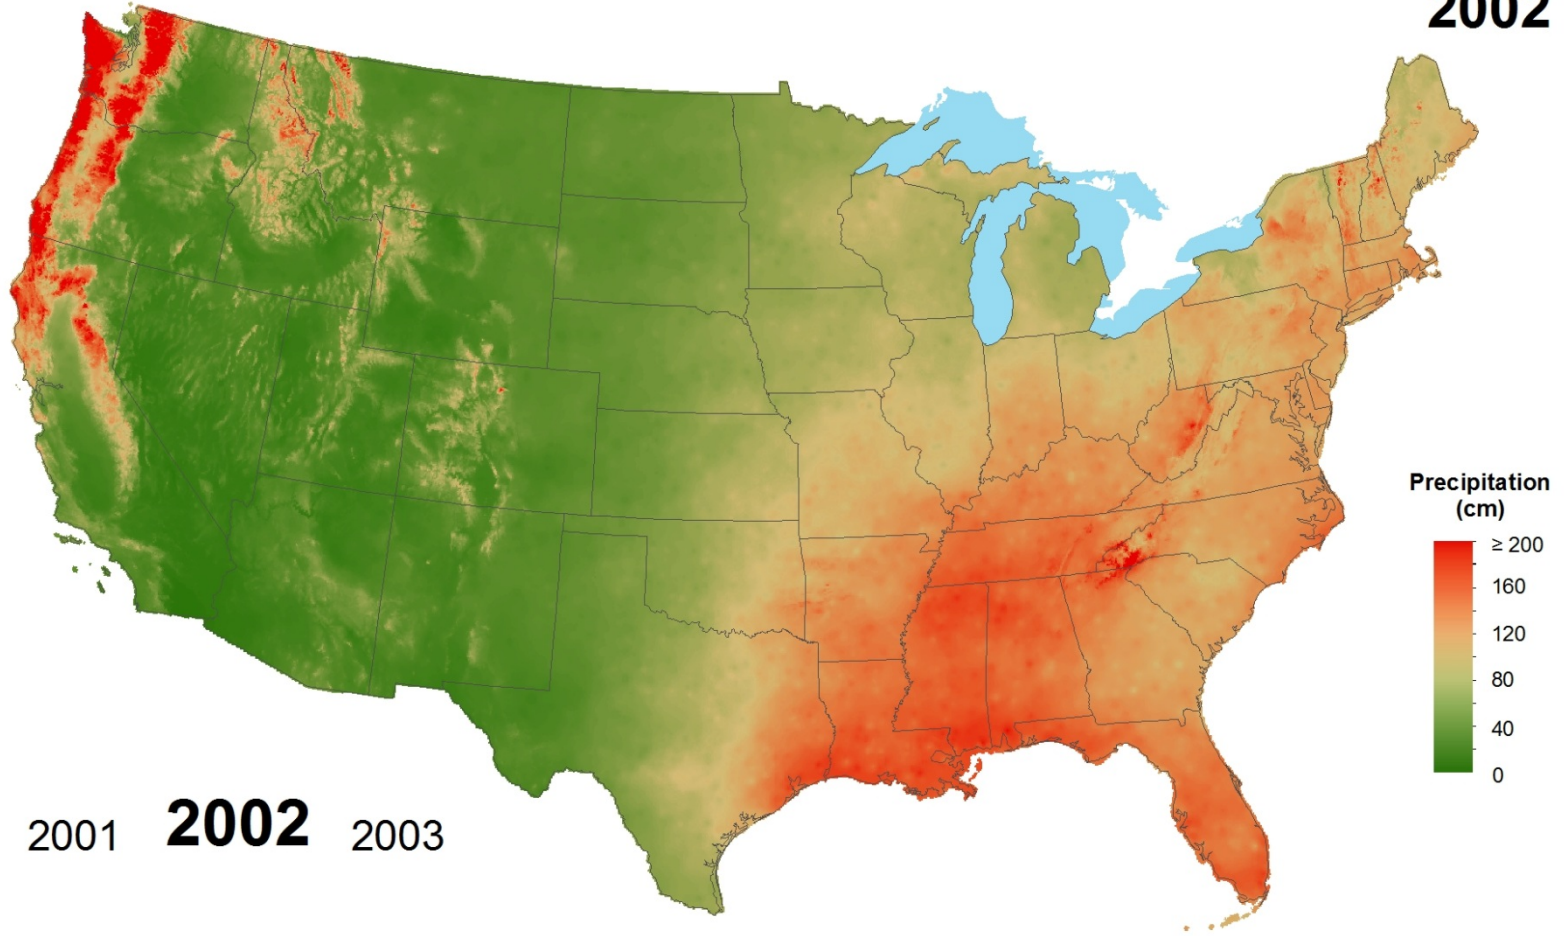

Total Precipitation 2002

2001 **2002** 2003

National Atmospheric Deposition Program/National Trends Network
<http://nadp.slh.wisc.edu>