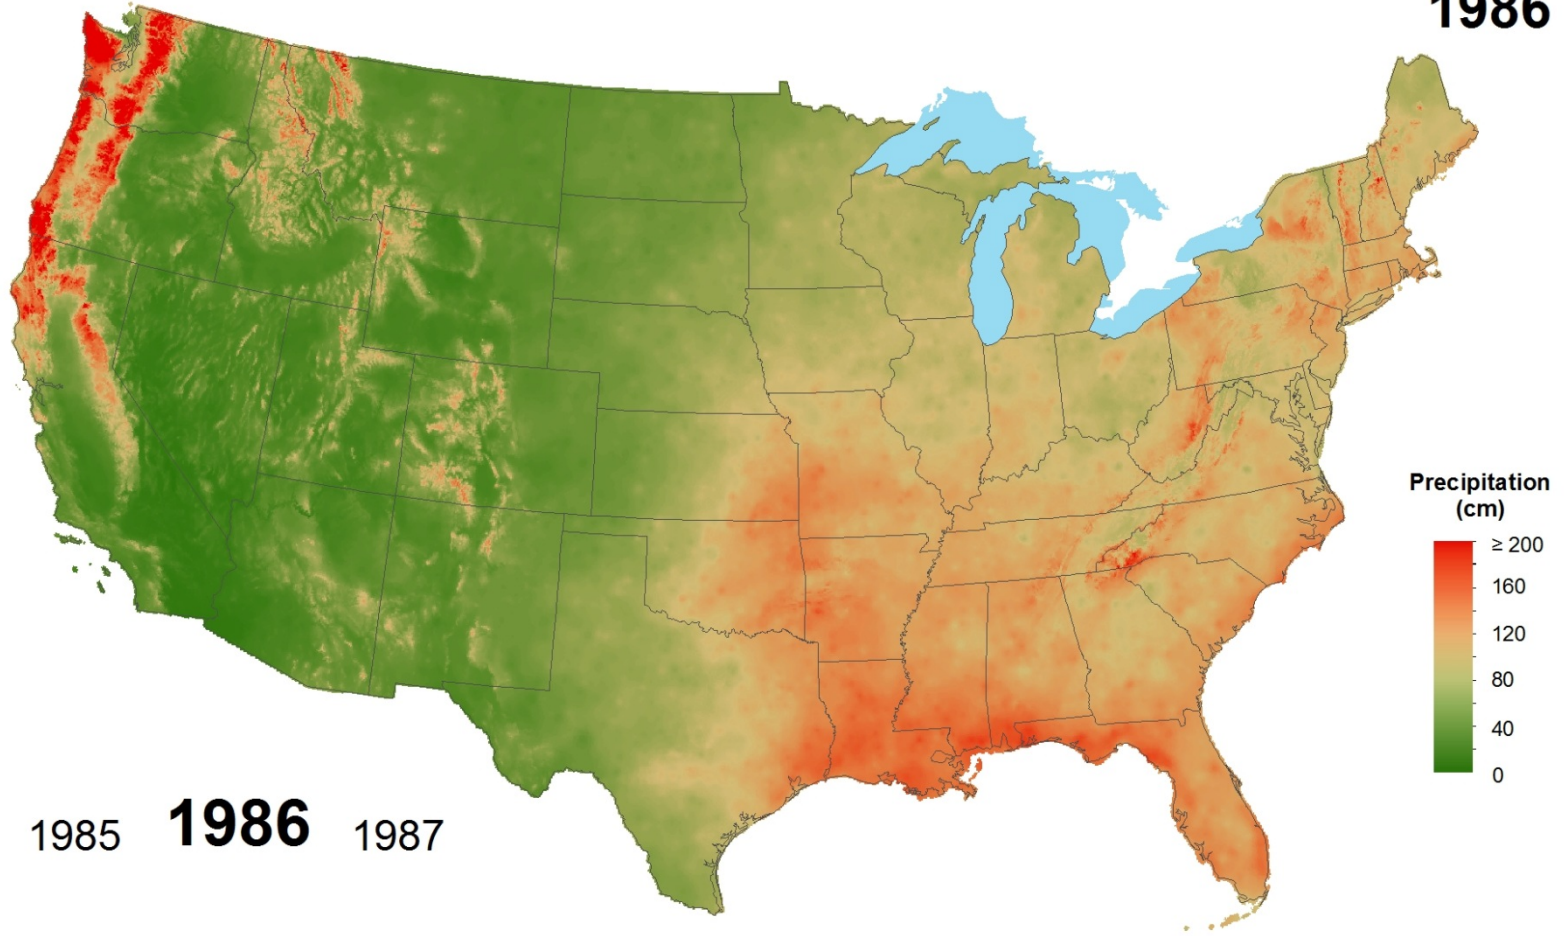

Total Precipitation 1986

1985 **1986** 1987

Total Precipitation 1987

1986 **1987** 1988

National Atmospheric Deposition Program/National Trends Network
<http://nadp.slh.wisc.edu>

Total Precipitation 1988

1987 **1988** 1989

Total Precipitation 1989

1988 **1989** 1990

Total Precipitation 1990

1989 **1990** 1991

Total Precipitation 1991

1990 **1991** 1992

Total Precipitation 1992

1991 **1992** 1993