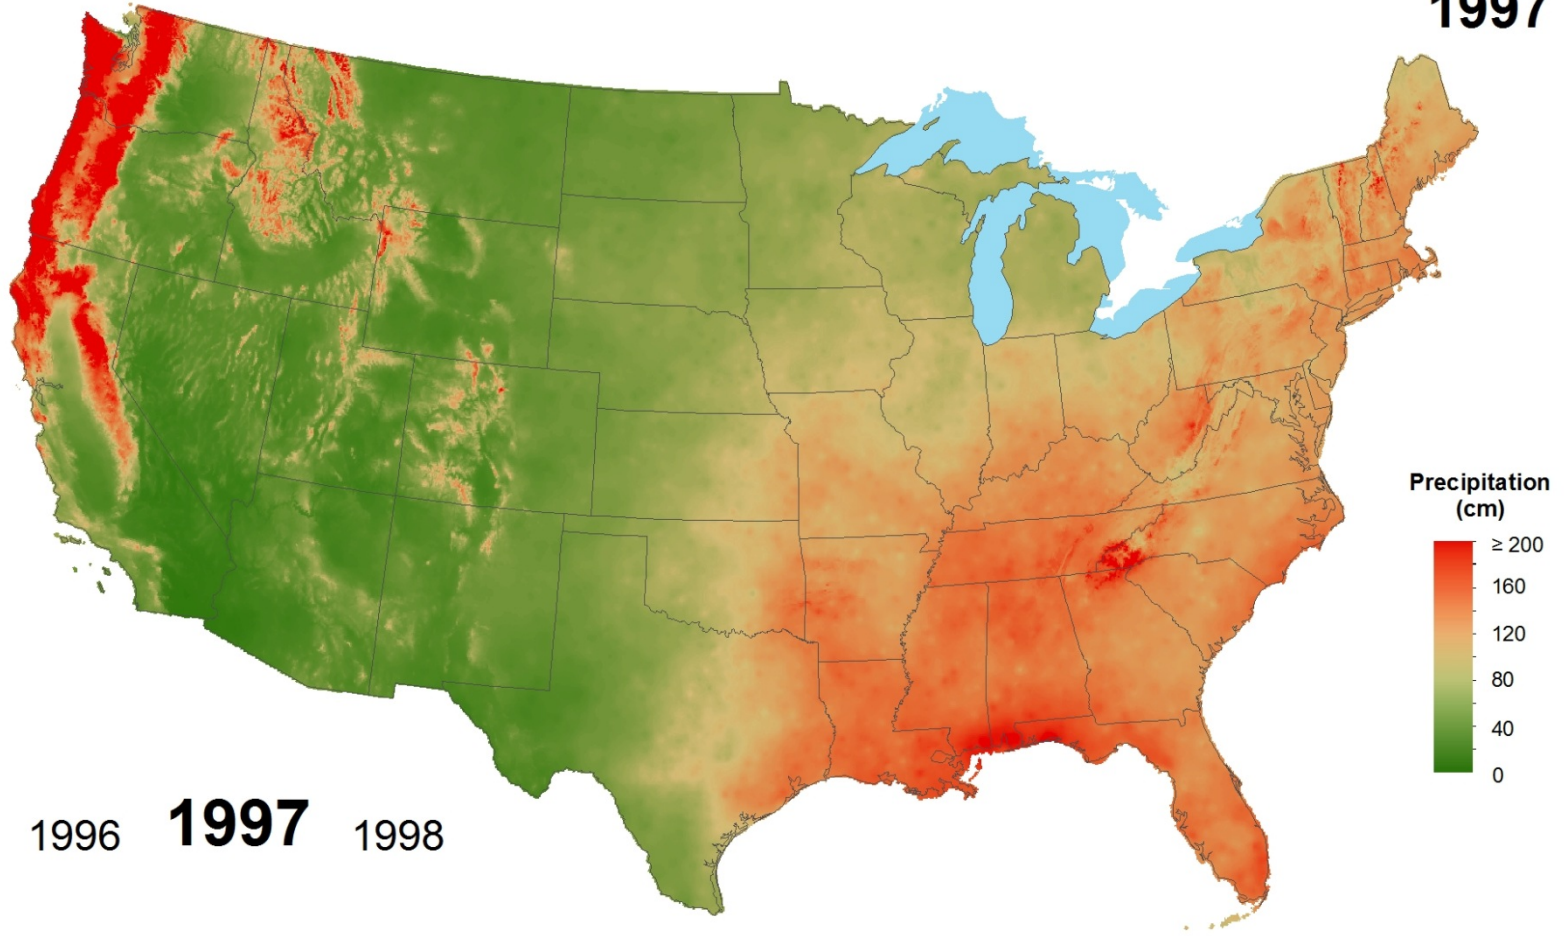

Total Precipitation 1994

1993 **1994** 1995

Total Precipitation 1995

1994 **1995** 1996

Total Precipitation 1996

National Atmospheric Deposition Program/National Trends Network
<http://nadp.slh.wisc.edu>

Total Precipitation 1997