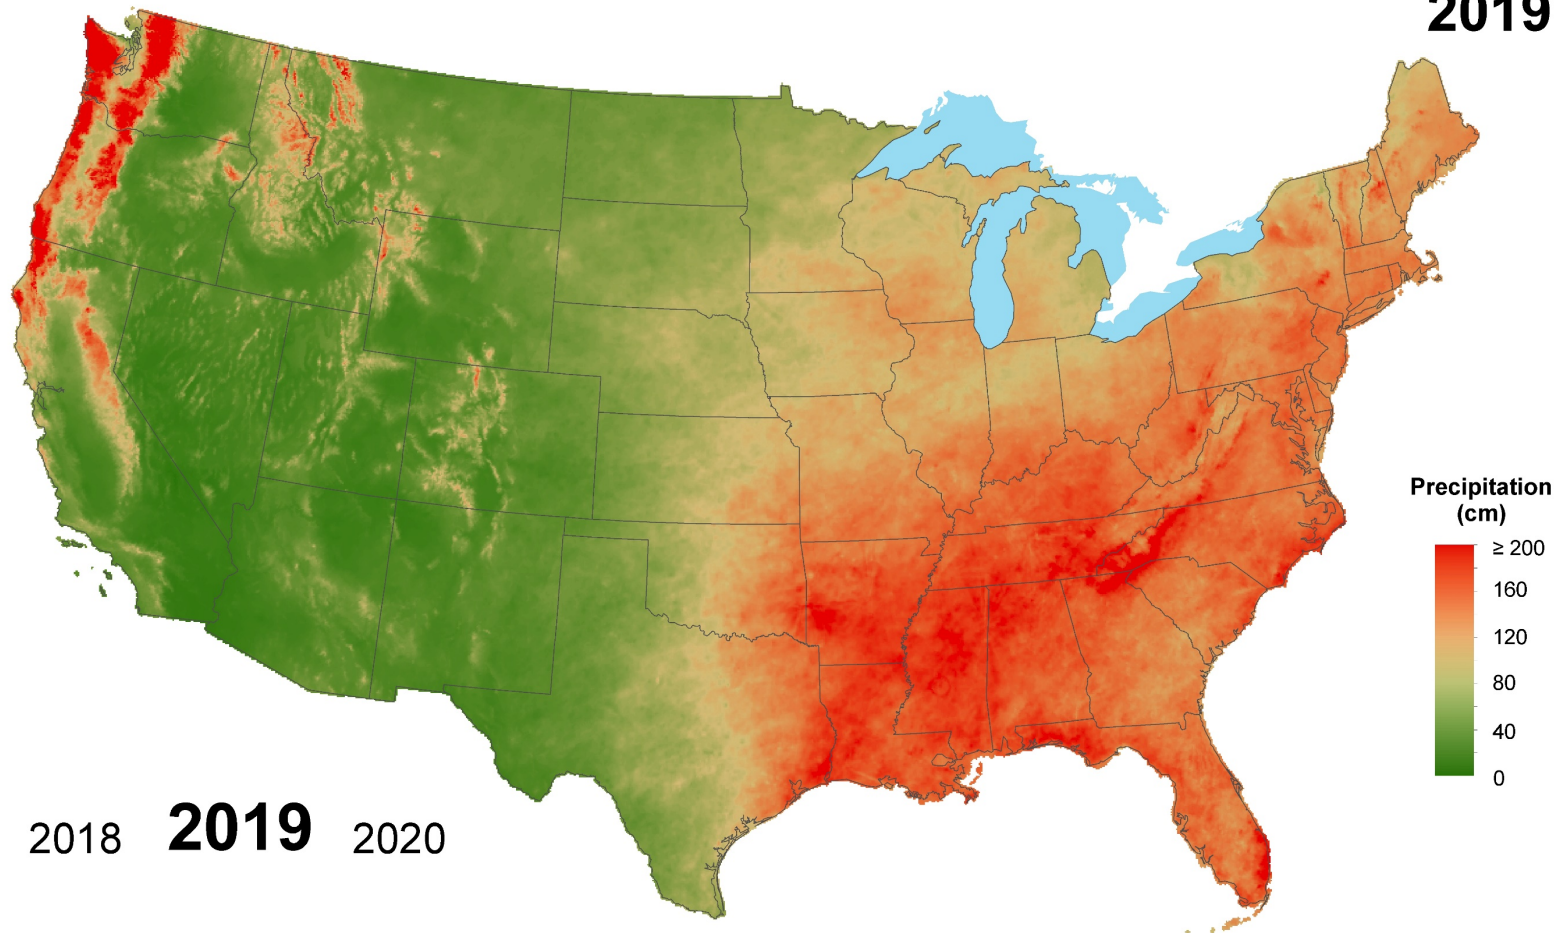

Total Precipitation 2019

2018 **2019** 2020

National Atmospheric Deposition Program/National Trends Network
<http://nadp.slh.wisc.edu>