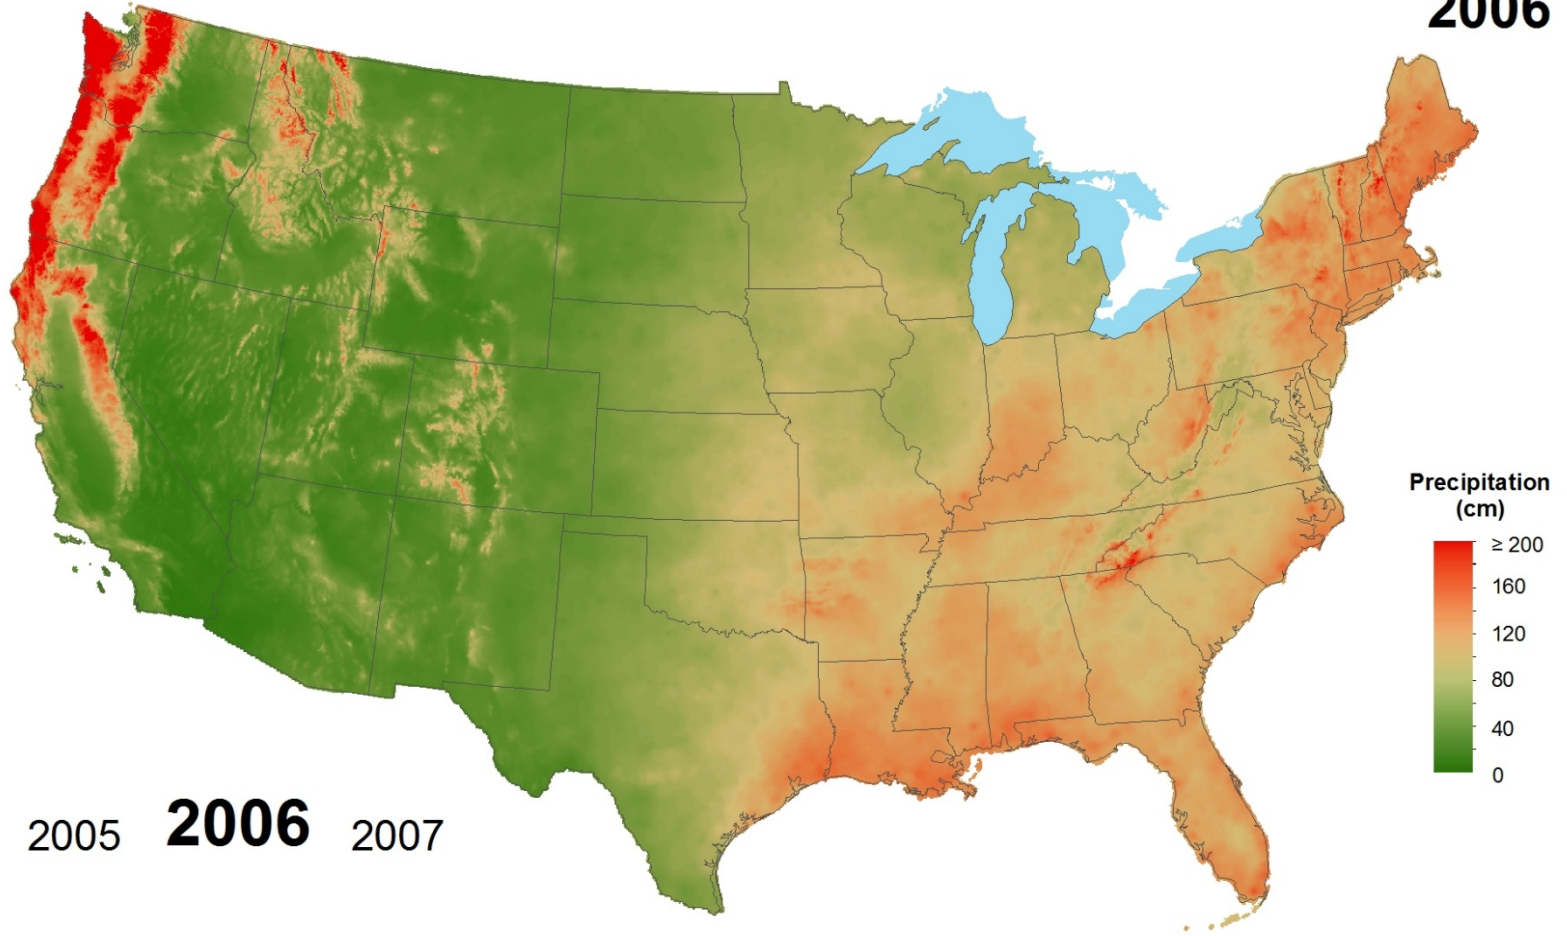

Total Precipitation 2006

2005 **2006** 2007

National Atmospheric Deposition Program/National Trends Network
<http://nadp.slh.wisc.edu>