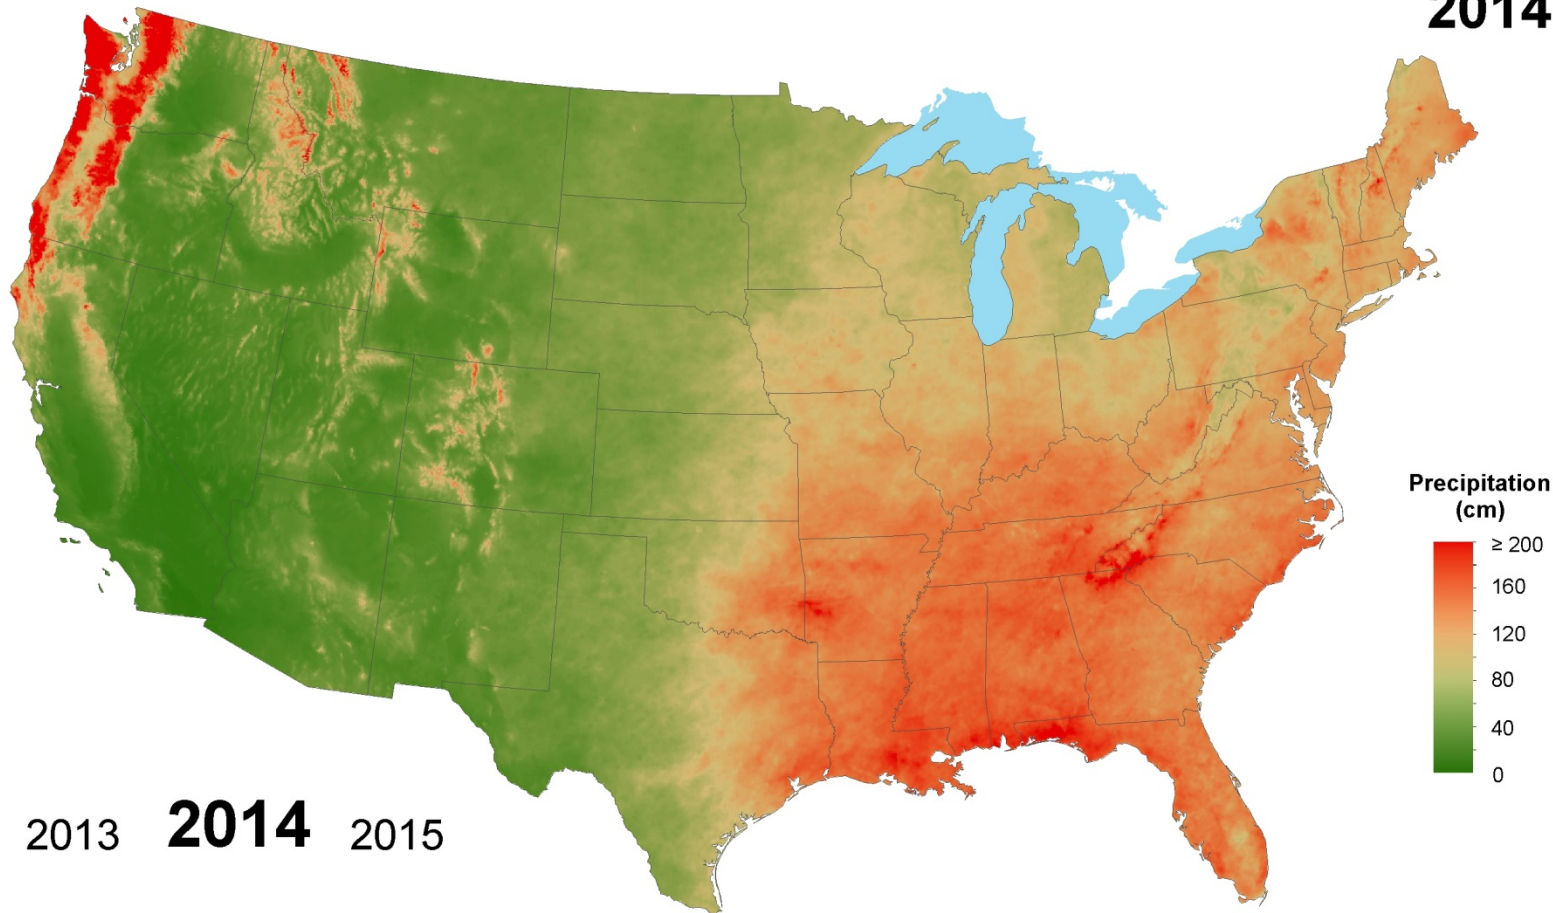

Total Precipitation 2014

National Atmospheric Deposition Program/National Trends Network
<http://nadp.slh.wisc.edu>