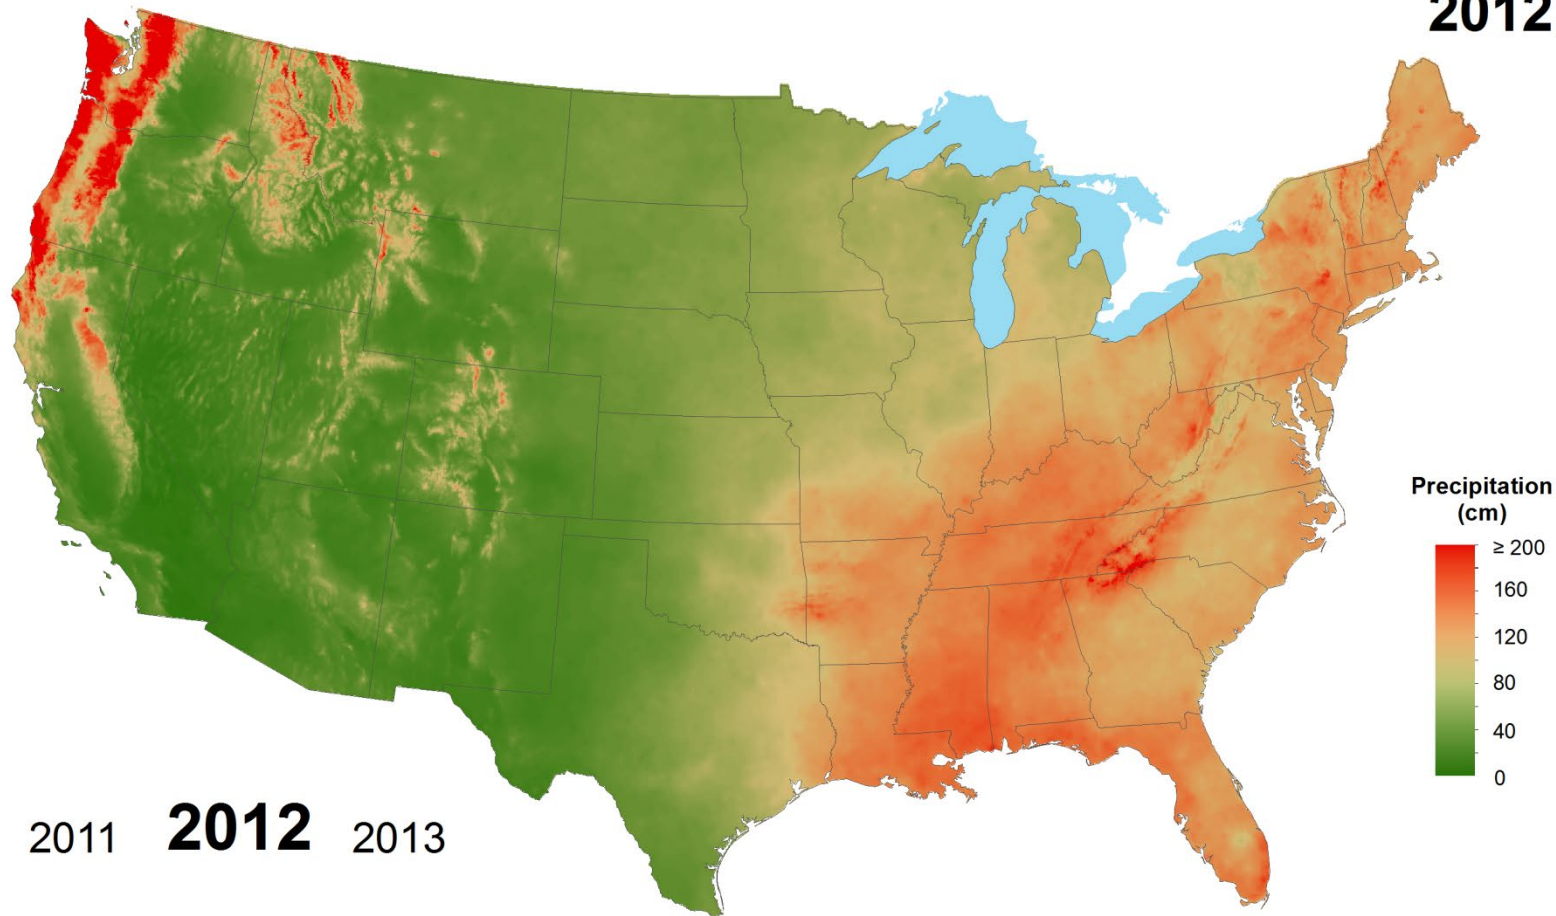

Total Precipitation 2012

2011 **2012** 2013

National Atmospheric Deposition Program/National Trends Network
<http://nadp.slh.wisc.edu>