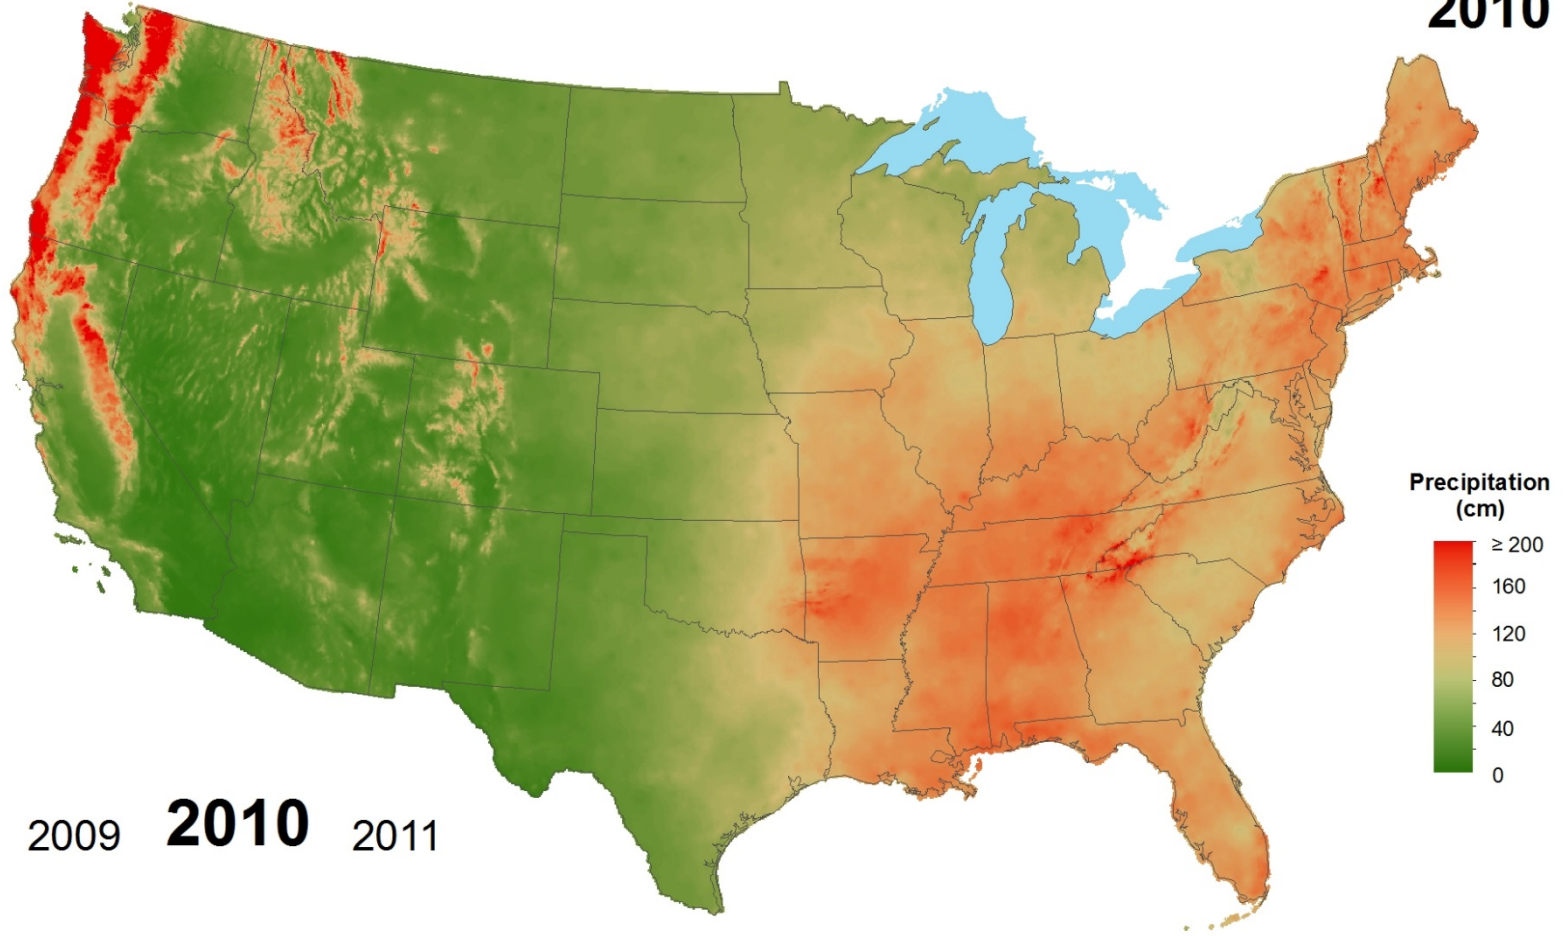

Total Precipitation 2010

2009 **2010** 2011

National Atmospheric Deposition Program/National Trends Network
<http://nadp.slh.wisc.edu>