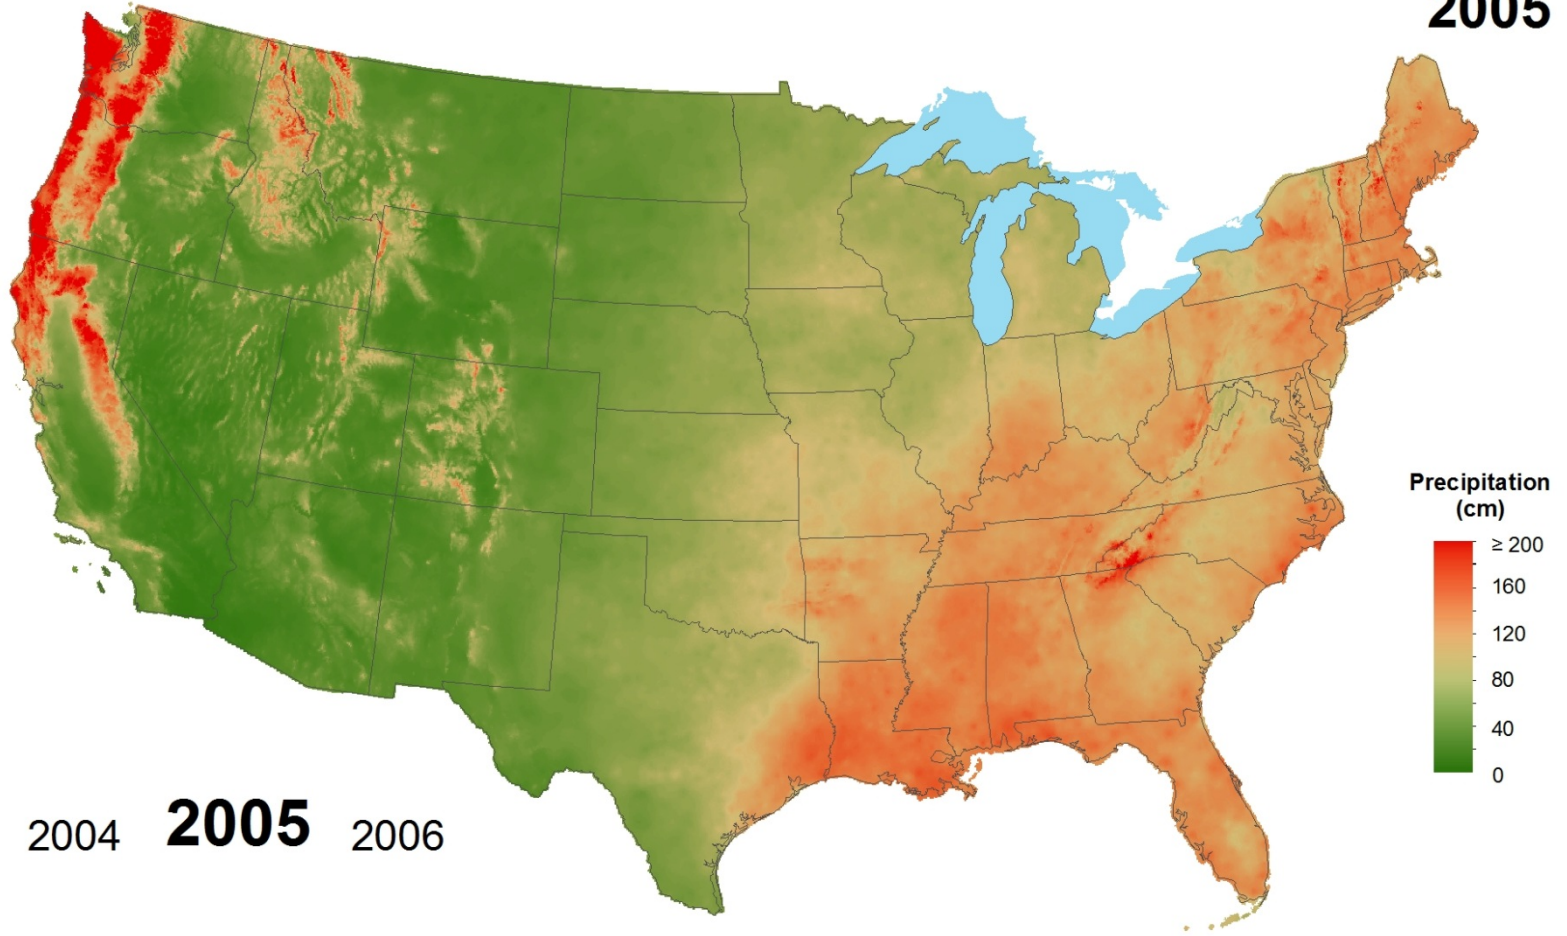

Total Precipitation 2005

2004 **2005** 2006

National Atmospheric Deposition Program/National Trends Network
<http://nadp.slh.wisc.edu>