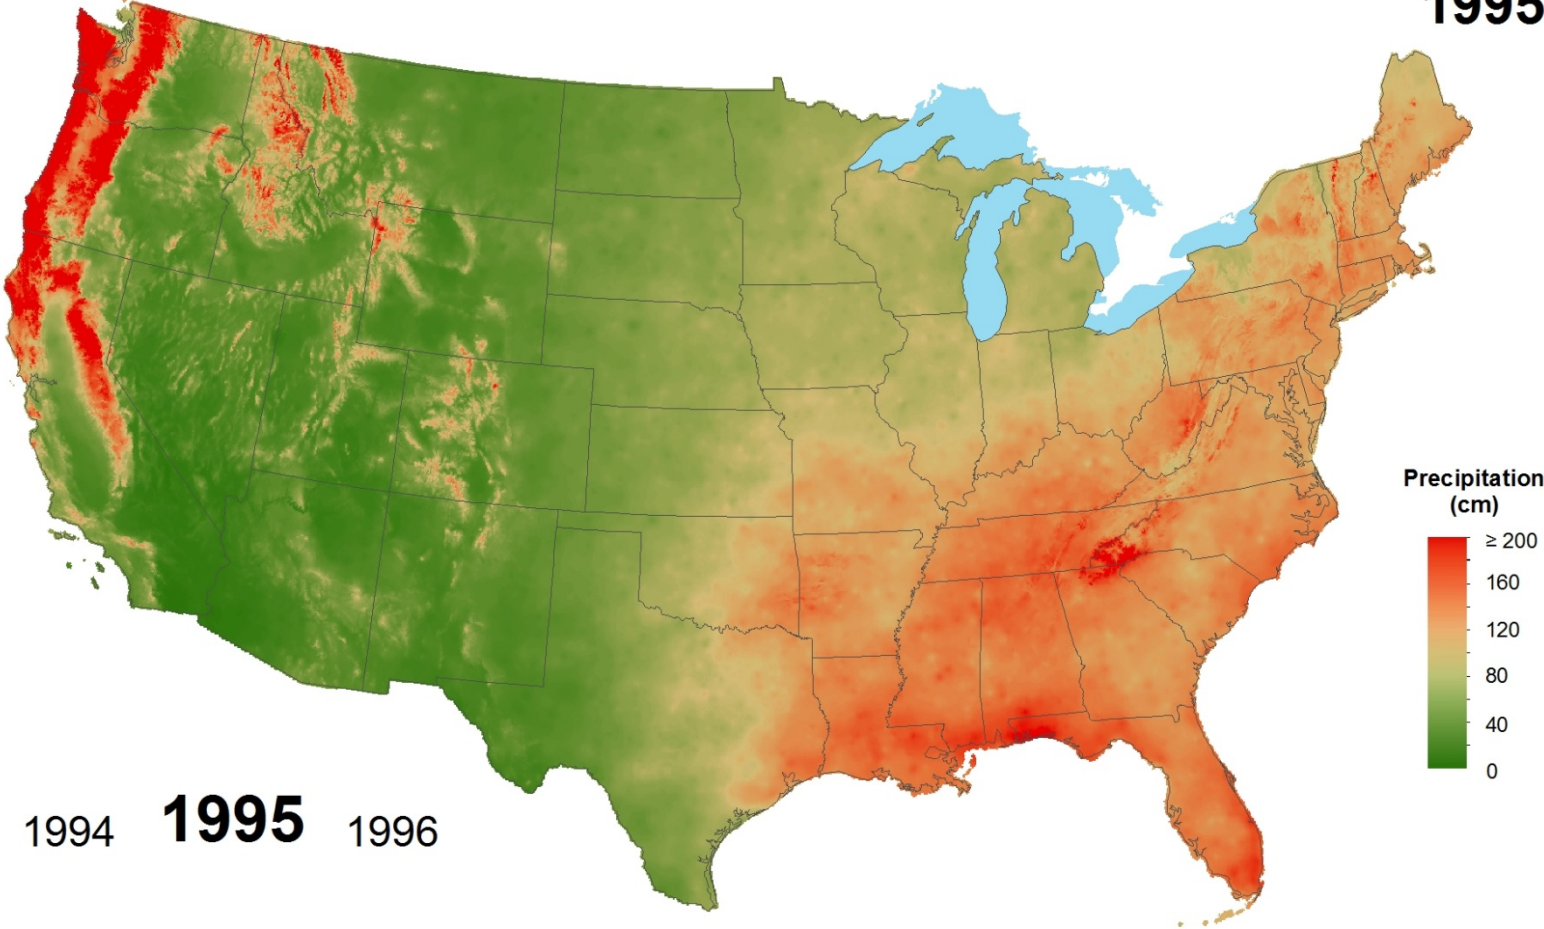

Total Precipitation 1995

1994 **1995** 1996