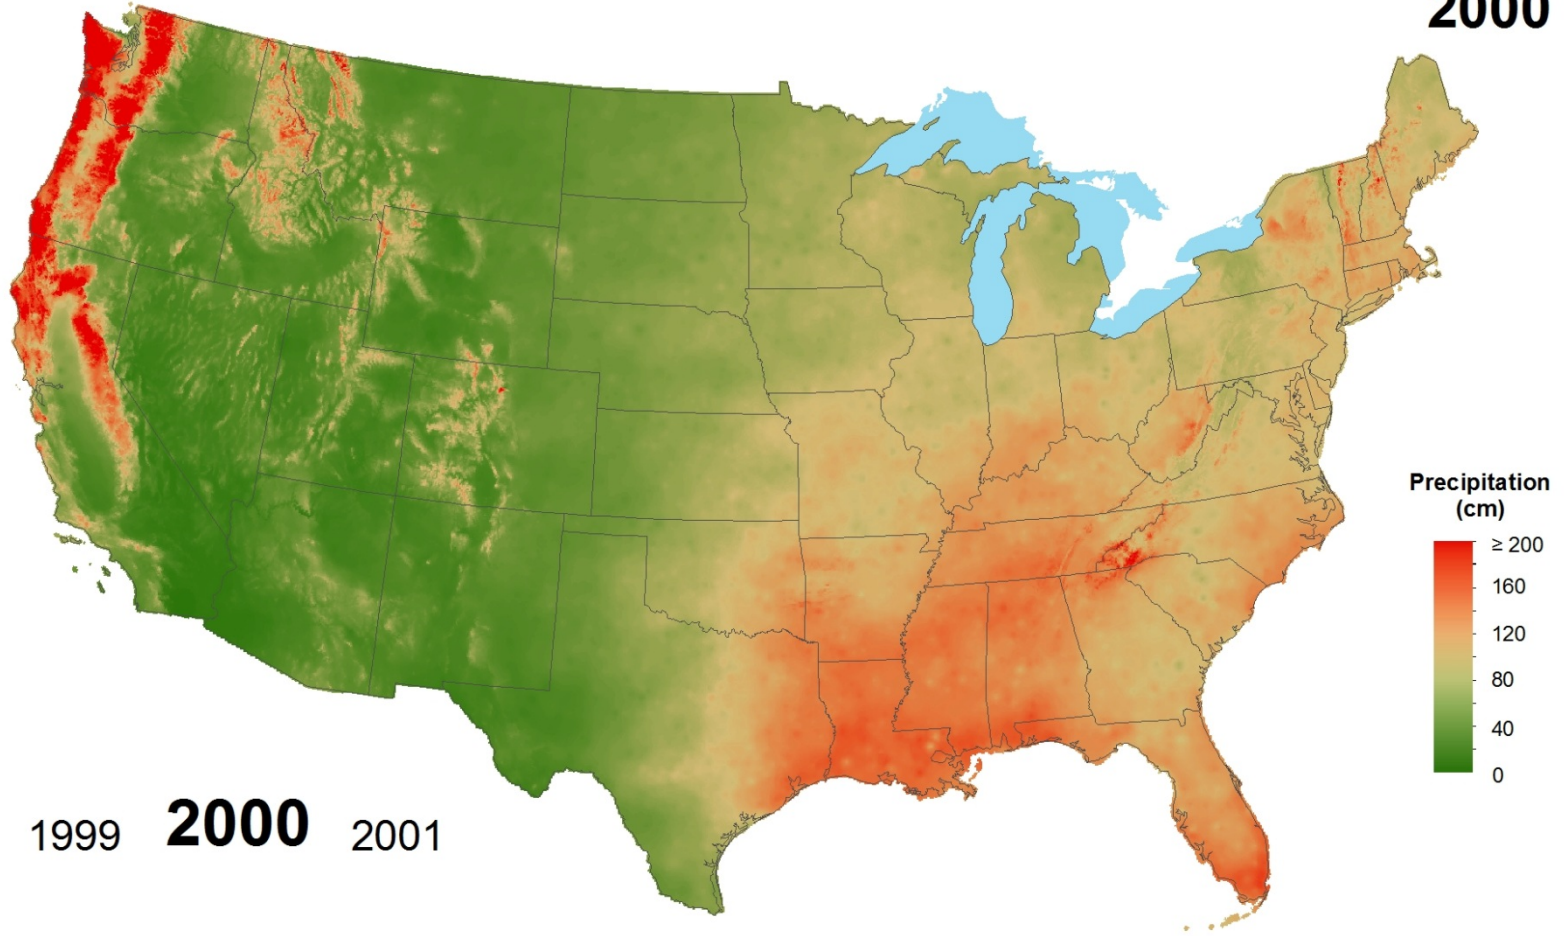

Total Precipitation 2000

1999 **2000** 2001

National Atmospheric Deposition Program/National Trends Network
<http://nadp.slh.wisc.edu>