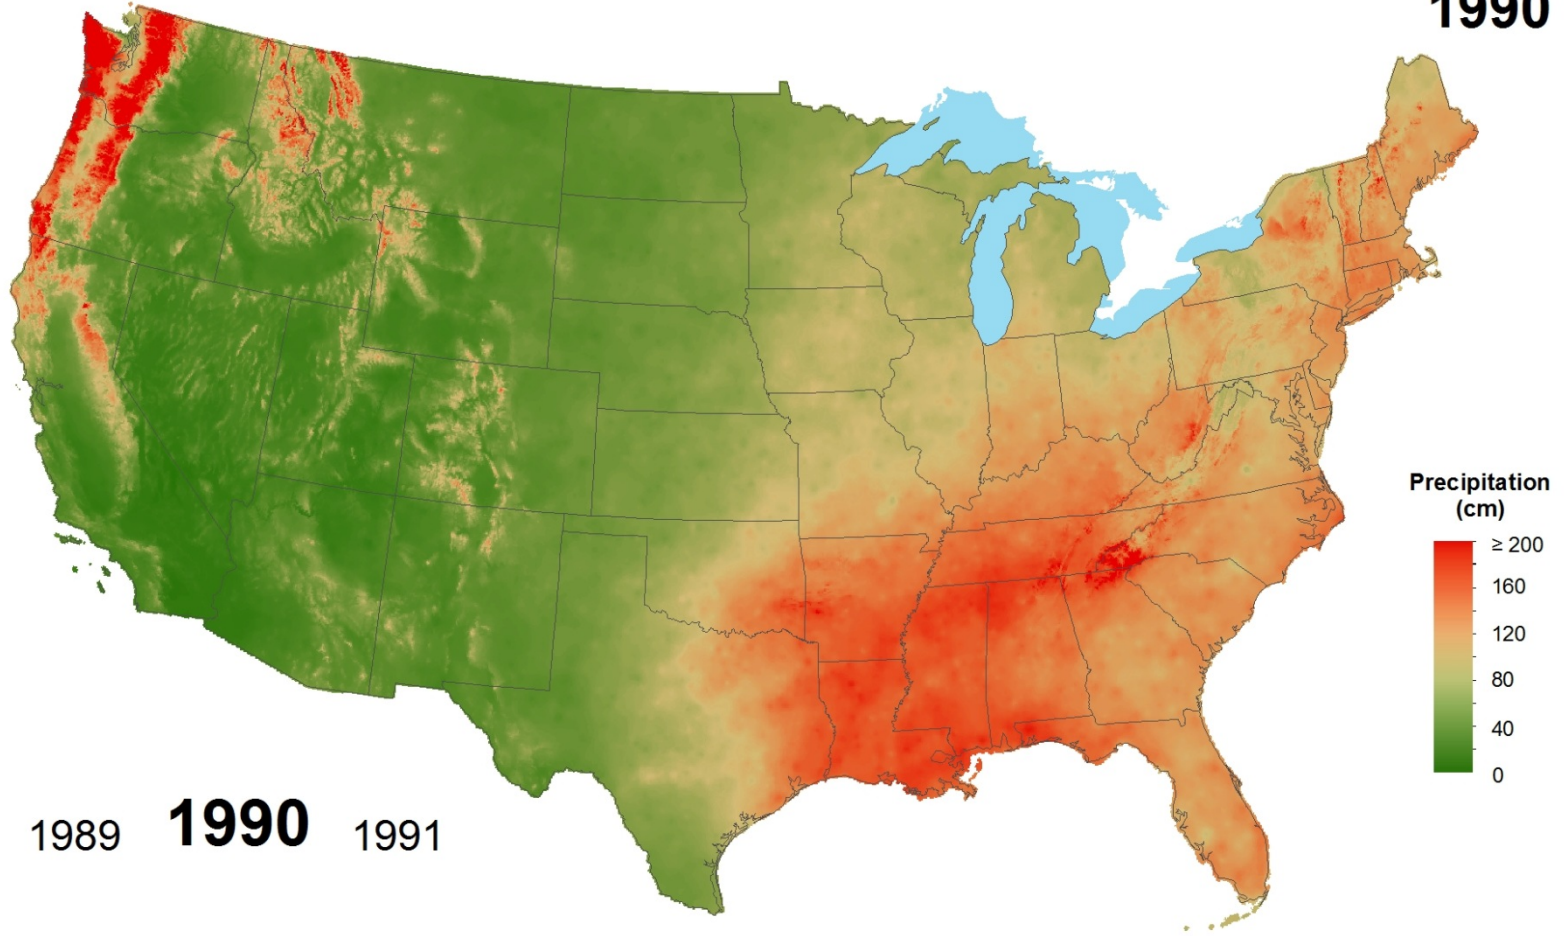

Total Precipitation 1986

1985 **1986** 1987

Total Precipitation 1987

1986 **1987** 1988

National Atmospheric Deposition Program/National Trends Network
<http://nadp.slh.wisc.edu>

Total Precipitation 1988

1987 **1988** 1989

Total Precipitation 1989

1988 **1989** 1990

Total Precipitation 1990

1989 **1990** 1991

Total Precipitation 1991

1990 **1991** 1992

Total Precipitation 1992

1991 **1992** 1993