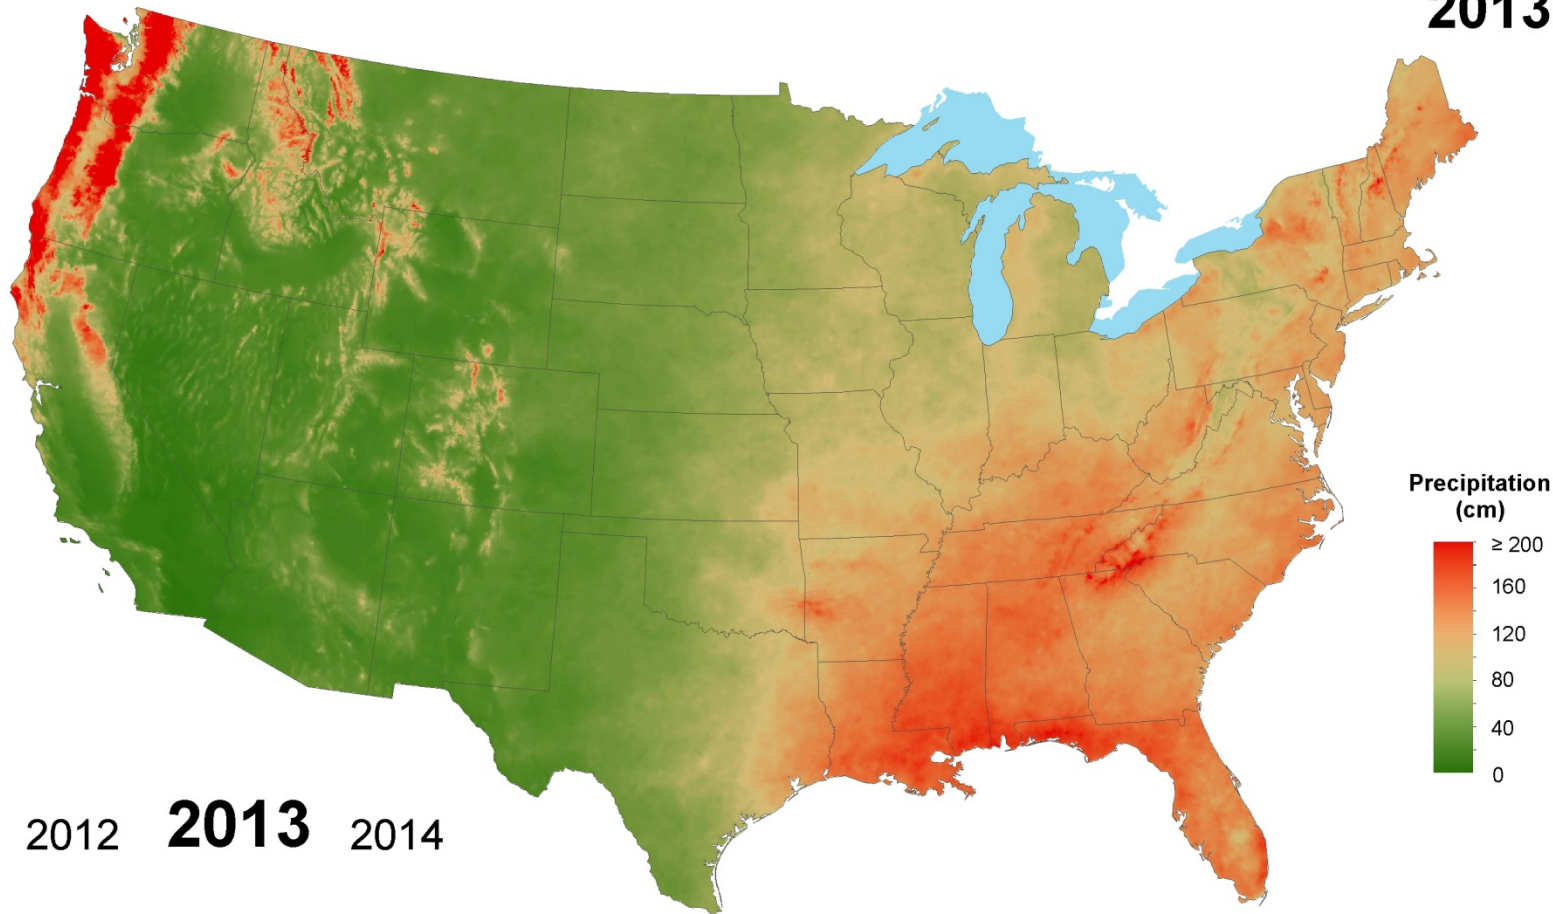

Total Precipitation 2013

2012 **2013** 2014

National Atmospheric Deposition Program/National Trends Network
<http://nadp.slh.wisc.edu>