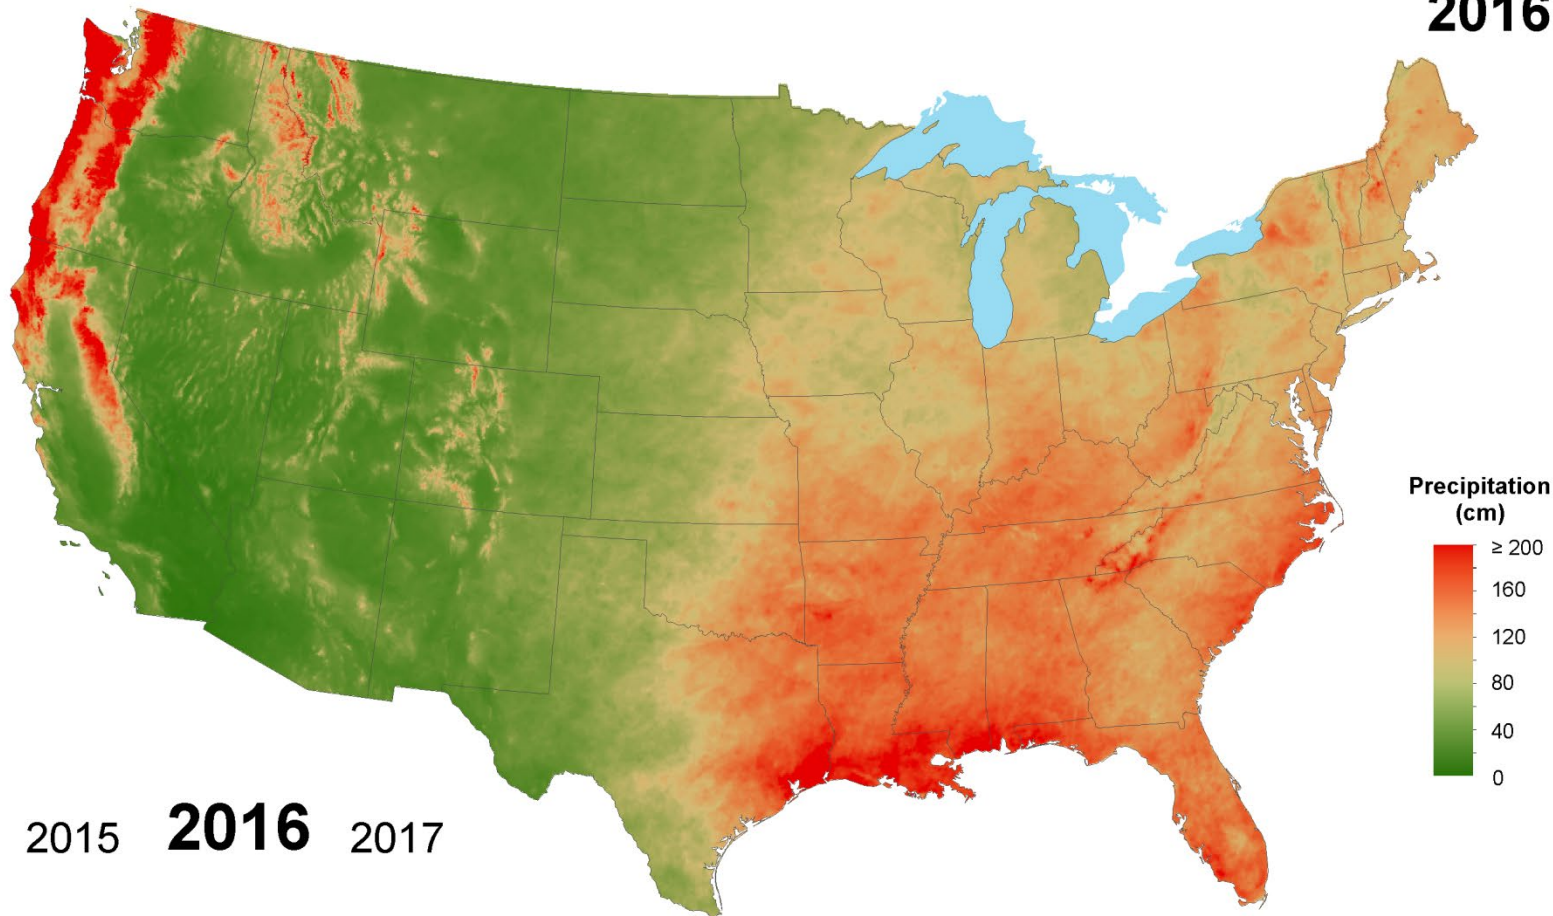

Total Precipitation 2016

2015 **2016** 2017

National Atmospheric Deposition Program/National Trends Network
National Atmospheric Deposition Program/National Trends Network
<http://nadp.slh.wisc.edu>